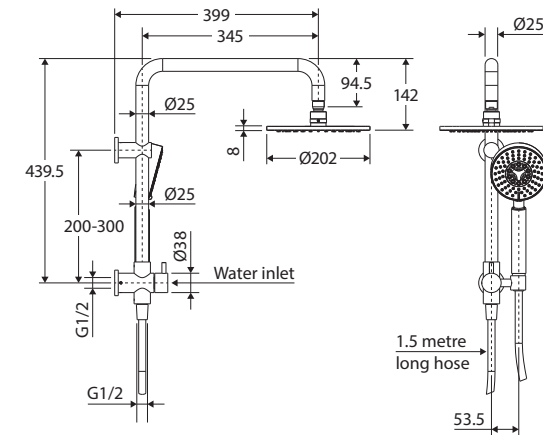

#### Rail:

- Made from solid brass
- Optional rail support bracket included
- 1.5 metre stainless steel flexible hose

#### STARRY Overhead Shower (411108):

- 200 mm diameter
- Thin 8 mm profile
- Made from solid brass
- Brass swivel joint
- Female 1/2" BSP inlet

#### MICHELLE Multifunction Hand Piece (MSH017):

- Five water-flow settings: normal, massage, misting, spray and massage, and spray and misting
- Easy to clean TPR nozzles
- Made from ABS