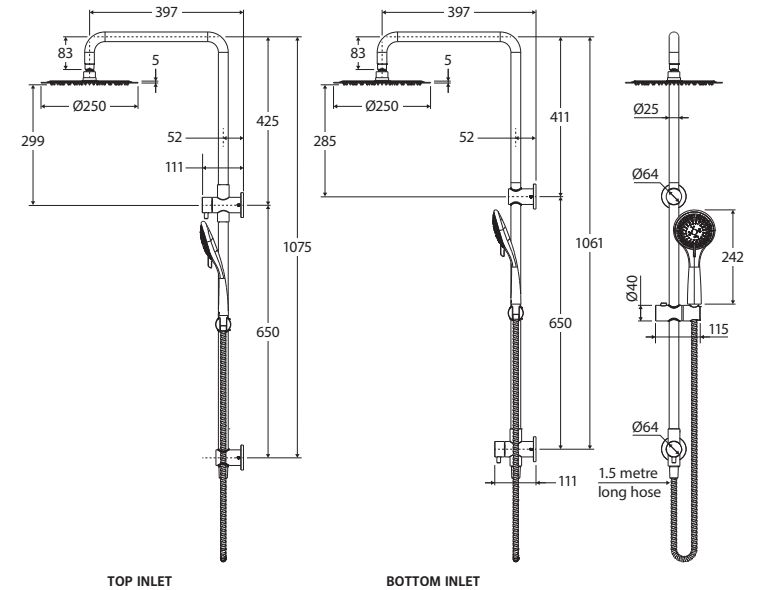

Stella

TWIN SHOWER

Features

- Polished chrome finish
- Top or bottom integrated water inlet and diverter option
- **WELS 3 Star rated, 8L/min**

Rail:

- Made from stainless steel
- Rail thickness: 25mm
- 1.5 metre stainless steel flexible hose

Overhead Shower:

- Slim 250 mm diameter
- Made from stainless steel
- Brass swivel joint

Multifunction Hand Piece:

- Five water-flow settings
- Made from ABS

Available in

Chrome
455106

Cleaning & Care

- Regularly clean with mild soapy water using a microfibre cloth.
- In highly polluted or coastal locations, we recommend cleaning 2-3 times per week.
- Do not use harsh detergents, bleach, cream cleaners or citrus based cleaners. These substances are abrasive and will damage the surface.
- Do not use undue pressure and wipe in one direction only.

While we aim to ensure specifications are correct at the time of publication, Fienza reserves the right to make modifications without prior notice. Physical colour may vary from image shown. All measurements are shown in millimetres. Always use physical product measurements for mark-ups and roughing-in as the technical drawing may differ from actual product received.