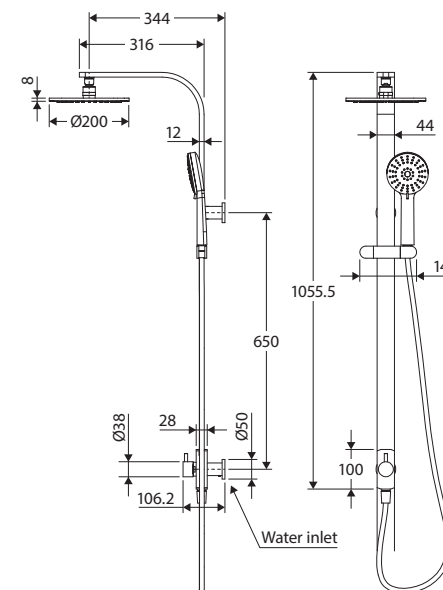

Empire TWIN SHOWER

Features

- Polished chrome finish
- Integrated bottom water inlet and diverter
- **WELS 3 Star rated, 9L/min**

Rail:

- Made from solid brass
- Rail thickness: 44 x 12 mm
- 1.5 metre stainless steel flexible hose

STARRY Overhead Shower (411108):

- 200 mm diameter
- Thin 8 mm profile
- Made from solid brass
- Brass swivel joint
- Female 1/2" BSP inlet

EMPIRE Multifunction Hand Piece (MSH020):

- Three water-flow settings: normal, massage or combination
- Easy to clean TPR nozzles
- Made from ABS

While we aim to ensure specifications are correct at the time of publication, Fienza reserves the right to make modifications without prior notice. Physical colour may vary from image shown. All measurements are shown in millimetres. Always use physical product measurements for mark-ups and roughing-in as the technical drawing may differ from actual product received.