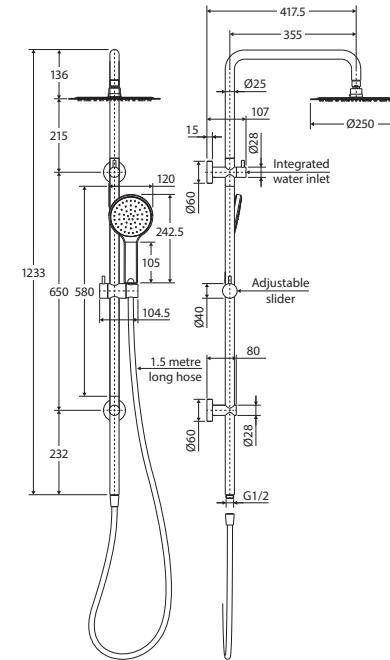

Kaya® Matte Black TWIN SHOWER

Features

WELS 3 Star rated, 9L/min

Rail:

- Integrated top water inlet and diverter
- Slider to adjust height of hand shower
- Made from solid brass
- 1.5 metre PVC flexible hose

KAYA Overhead Shower (411125):

- Ultra-thin 2 mm profile
- Easy to clean TPR nozzles
- Brass swivel joint
- Made from stainless steel
- Female ½" BSP inlet

LUCIANA/KAYA Hand Piece (MSH115):

- Single water-flow setting
- Easy to clean TPR nozzles
- Made from ABS

Please note: This product may have a visible Fienza or Watermark logo.

Available in

Cleaning & Care

- Regularly clean with mild soapy water using a microfibre cloth.
- In highly polluted or coastal locations, we recommend cleaning 2-3 times per week.
- Do not use harsh detergents, bleach, cream cleaners or citrus based cleaners. These substances are abrasive and will damage the surface.
- Do not use undue pressure and wipe in one direction only.

While we aim to ensure specifications are correct at the time of publication, Fienza reserves the right to make modifications without prior notice. Physical colour may vary from image shown. All measurements are shown in millimetres. Always use physical product measurements for mark-ups and roughing-in as the technical drawing may differ from actual product received.