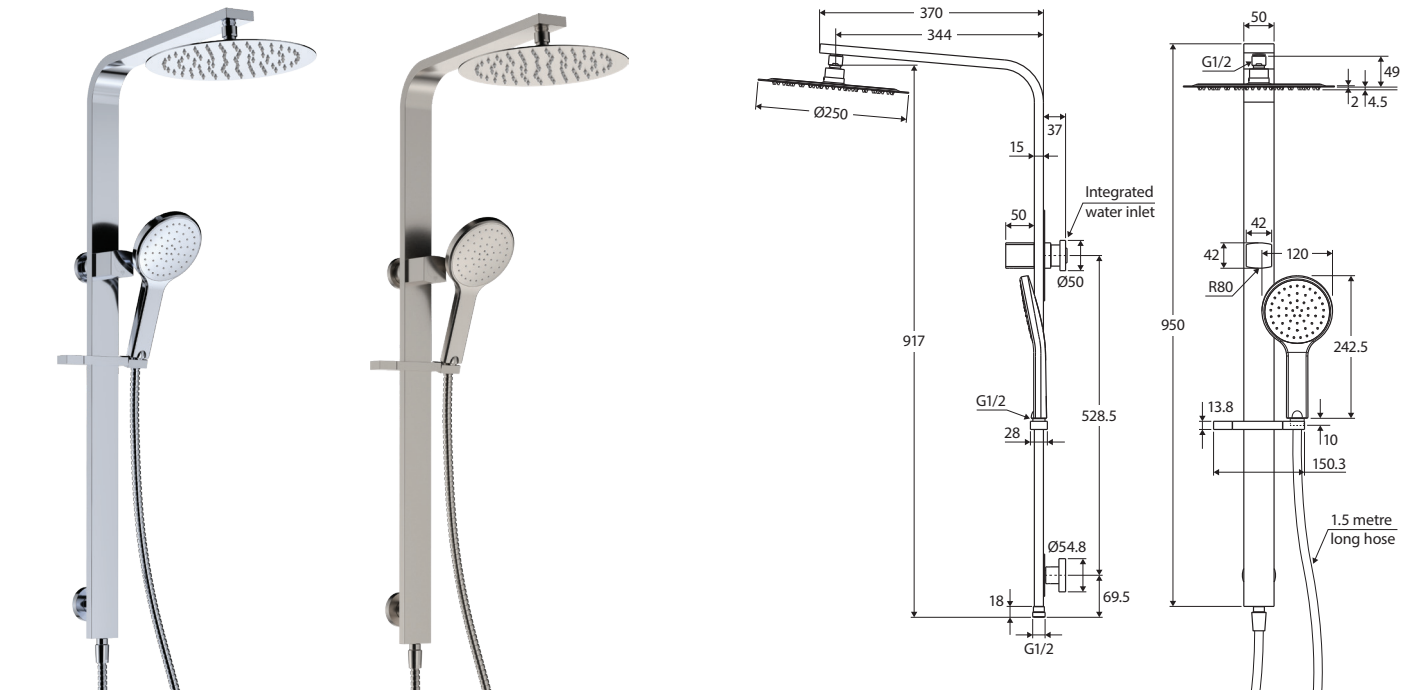

Kaya® Deluxe TWIN SHOWER

Features

WELS 4 Star rated, 7L/min (Overhead Shower)
WELS 5 Star rated, 6L/min (Hand Shower)

Rail:

- Integrated top water inlet and diverter
- Slider to adjust height and angle of hand shower
- Made from solid brass
- 1.5 metre stainless steel hose (PVC on matte black model)

KAYA Overhead Shower (411125):

- 250 mm diameter
- Ultra-thin 2 mm profile
- Easy to clean TPR nozzles
- Made from lead-free stainless steel
- Brass swivel joint
- Female 1/2" BSP inlet

KAYA Hand Piece (MSH115):

- Single water-flow setting
- Easy to clean TPR nozzles
- Made from ABS

Please note: This product may have a visible Fienza or Watermark logo.

Available in

Electroplated
Chrome
455119

Electroplated
Matte Black
455119B