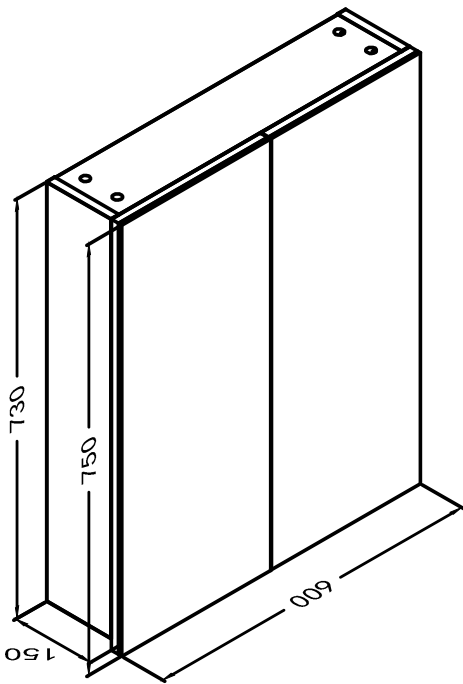

Castano

Bathroom and Kitchen Collection

Code 600MSCWH 600MSCOAK 600MSCGR

Florence Wall Cabinet

- Pencil edge finish glass doors
- Soft close doors
- Adjustable glass shelves
- 750mm high
- 5 year warranty