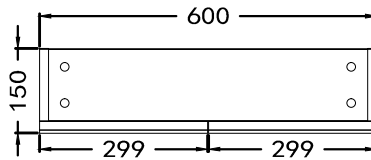

Castano

Bathroom and Kitchen Collection

Code 600MSCWH 600MSCOAK 600MSCGR

Florence Wall Cabinet

- Pencil edge finish glass doors
- Soft close doors
- Adjustable glass shelves
- 750mm high
- 5 year warranty