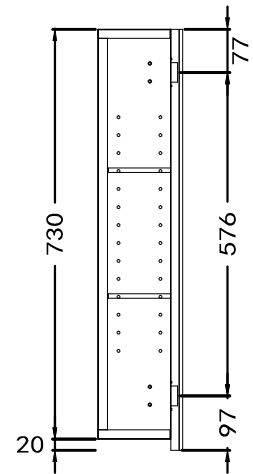

Castano

Bathroom and Kitchen Collection

Code 600MSCWH 600MSCOAK 600MSCGR

Florence Wall Cabinet

- Pencil edge finish glass doors
- Soft close doors
- Adjustable glass shelves
- 750mm high
- 5 year warranty