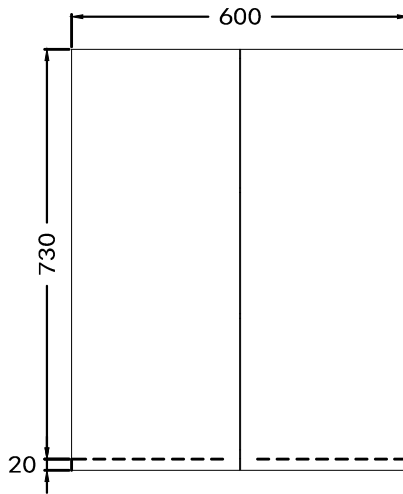

Castano

Bathroom and Kitchen Collection

Code 600MSCWH 600MSCOAK 600MSCGR

Florence Wall Cabinet

- Pencil edge finish glass doors
- Soft close doors
- Adjustable glass shelves
- 750mm high
- 5 year warranty