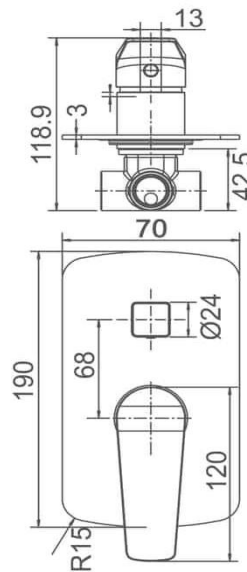

EXON DIVERTER MIXER

Matte Black
WT 1109AK

Gun Metal
WT 1109GM

Brushed Nickel
WT 1109BN

Chrome
WT 1109A

SPECIFICATIONS

CLEANING & MAINTENANCE:

Tapware should be cleaned with mild detergent and water
All Products must be cleaned with a soft cloth with soapy water, avoid waxes, solvents, abrasives, acids and other chemical based cleaners
Warranty will be void if damages are caused by unsuitable cleaning products