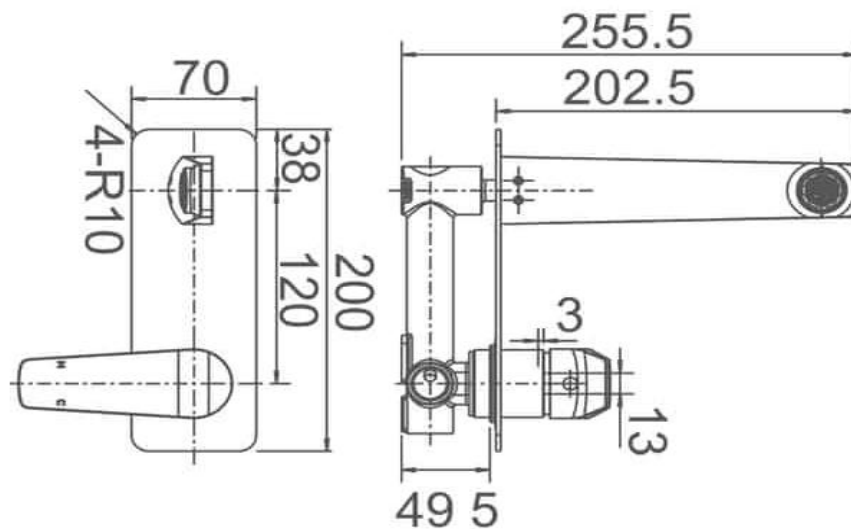

CLEANING & MAINTENANCE:

Tapware should be cleaned with mild detergent and water

All Products must be cleaned with a soft cloth with soapy water, avoid waxes, solvents, abrasives, acids and other chemical based cleaners

Warranty will be void if damages are caused by unsuitable cleaning products

WARRANTY INFORMATION:

Ceramic Cartridge has a 20 year replacement warranty

Chrome Finish has a 5 year replacement warranty

All other finishes have a 2 year replacement warranty

All products have a full 1 year in house labour warranty from date of purchase