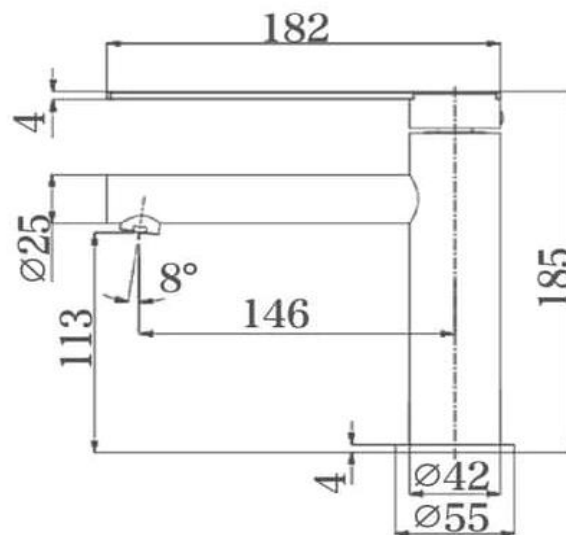

# ROMEO BASIN MIXER

**WELS:** 6 Star 4.5L/min  
**WELS Reg No:** T33644  
**Pressure Rating:**  
Min 150KPa - Max 500KPa

Gun Metal  
WT 2327GM

Brushed Nickel  
WT 2327BN

Chrome  
WT 2327

SPECIFICATIONS