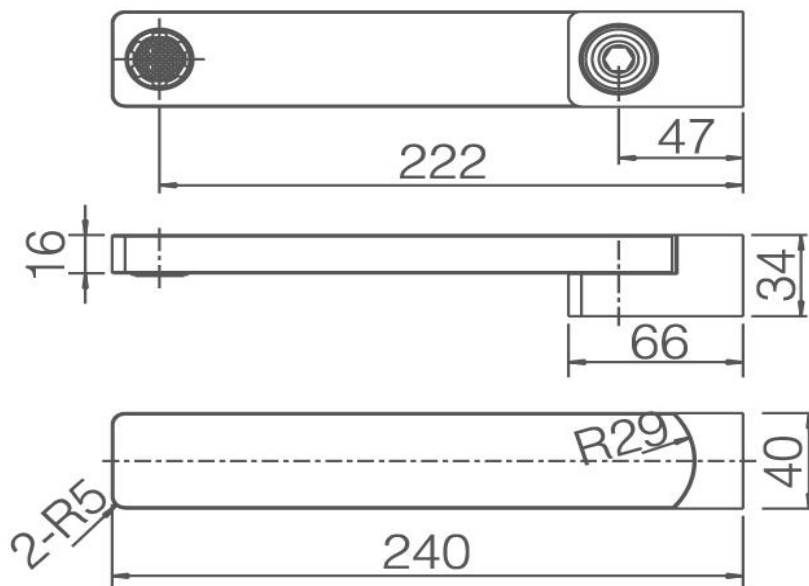

ACQUA SWIVEL SPOUT

SPECIFICATIONS

Chrome
WT 623A

CLEANING & MAINTENANCE:

Tapware should be cleaned with mild detergent and water
All Products must be cleaned with a soft cloth with soapy water, avoid waxes, solvents, abrasives, acids and other chemical based cleaners
Warranty will be void if damages are caused by unsuitable cleaning products