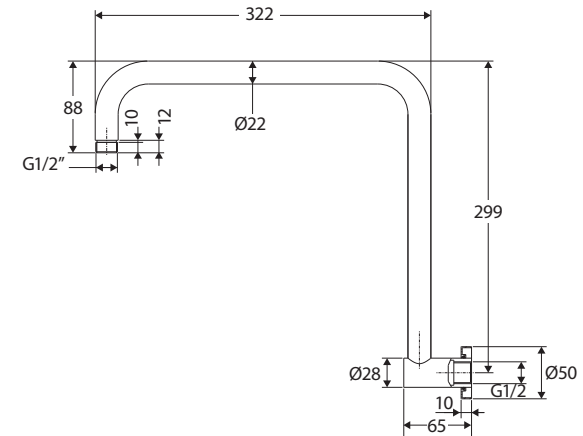

Round Fixed GOOSENECK SHOWER ARM

Features

- Gooseneck style
- Fixed position
- Made from stainless steel
- Flange included
- Female 1/2" BSP inlet

Available in

Chrome
422111

Brushed Nickel
422111BN

Gun Metal
422111GM

While we aim to ensure specifications are correct at the time of publication, Fienza reserves the right to make modifications without prior notice. Physical colour may vary from image shown. All measurements are shown in millimetres. Always use physical product measurements for mark-ups and roughing-in as the technical drawing may differ from actual product received.