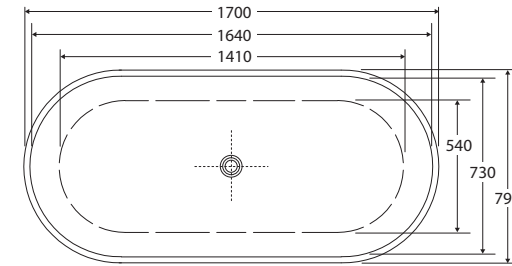

Austin

FREESTANDING ACRYLIC BATH, 1700MM

Features

- Freestanding style
- Gloss white finish
- UV stabilised premium sanitary-grade acrylic with Lucite MMA
- No overflow
- Requires 40 mm non-overflow waste (not included)
- Built-in steel support frame
- Adjustable self-supporting feet
- Capacity: 328L
- Net weight: 41kg
- Gross weight: 50kg

We aim to ensure that specifications are correct at the time of publication. All measurements are shown in millimetres. Always use measurements of actual product received for final specification as the technical drawing may contain differences. Due to printing limitations, physical colour may vary from the image shown. Fienza reserves the right to make modifications without prior notice.