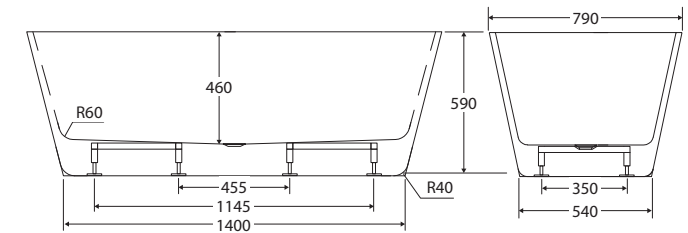

Austin

FREESTANDING ACRYLIC BATH, 1700MM

Features

- Freestanding style
- Gloss white finish
- UV stabilised premium sanitary-grade acrylic with Lucite MMA
- No overflow
- Requires 40 mm non-overflow waste (not included)
- Built-in steel support frame
- Adjustable self-supporting feet
- Capacity: 328L
- Net weight: 41kg
- Gross weight: 50kg

We aim to ensure that specifications are correct at the time of publication. All measurements are shown in millimetres. Always use measurements of actual product received for final specification as the technical drawing may contain differences. Due to printing limitations, physical colour may vary from the image shown. Fienza reserves the right to make modifications without prior notice.