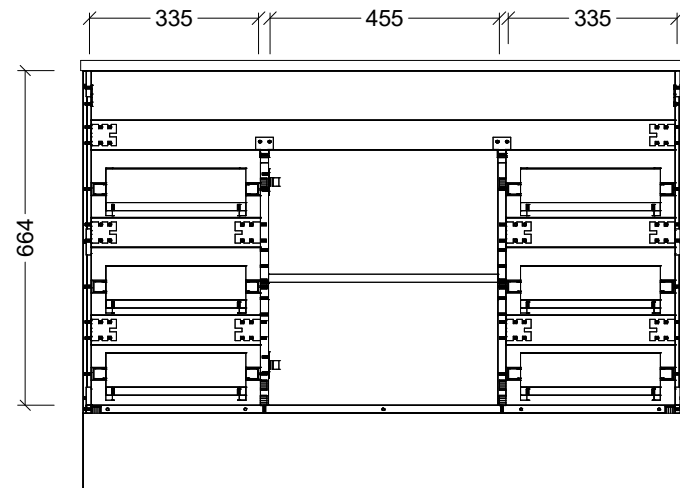

T Timberline

CABINET DETAILS

Range	Bargo 1200mm
Description	Single Bowl Floorstanding
Cabinet SKU	BAR-VCO-1200-C-X-F

TOP DETAILS

Available Tops:	Alpha Ceramic
	Regal Mineral
	Haven Matt Dolomite
	Quest Gloss Dolomite
	Classic Mineral
	SilkSurface
	Stone

Timberline Bathroom Products Pty Ltd
22 Myrtle Drive, Armidale NSW 2350
www.timberline.com.au | 02 6773 8500

PLEASE NOTE: Due to the manufacturing process of ceramic tops, size variation (+/- 3%) is to be expected. E&OE. Copyright ©