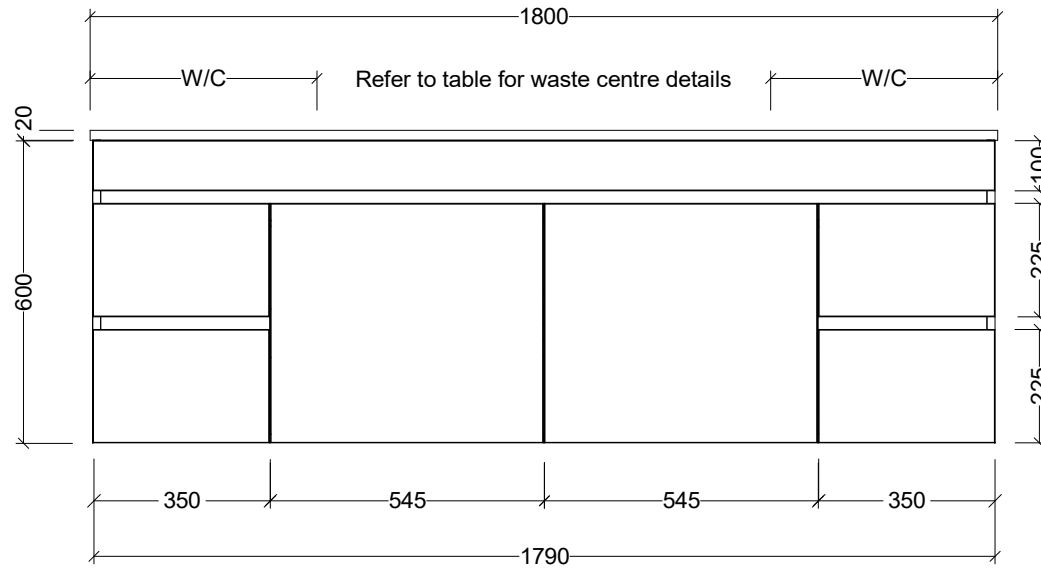

CABINET DETAILS

Range	Bargo 1800mm
Description	Double Bowl Wall Hung
Cabinet SKU	BAR-VCO-1800-D-X-W

Available Tops:	Waste Centres (mm)
Classic Mineral	520
Regal Mineral	510
SilkSurface	520
Stone	520

Timberline Bathroom Products Pty Ltd
22 Myrtle Drive, Armidale NSW 2350
www.timberline.com.au | 02 6773 8500

PLEASE NOTE: Due to the manufacturing process of ceramic tops, size variation (+/- 3%) is to be expected. E&OE. Copyright ©