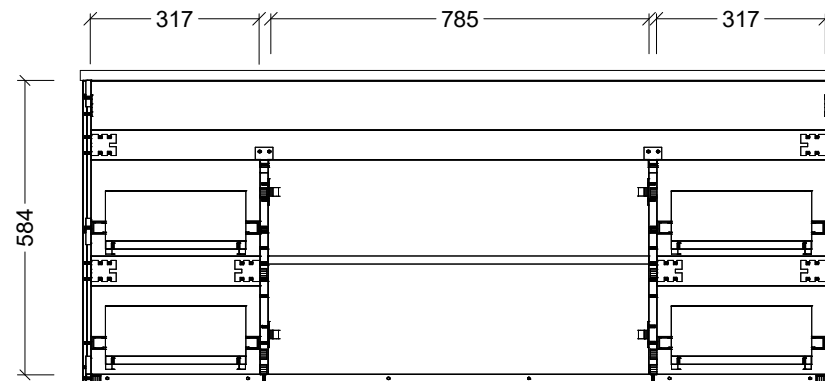

CABINET DETAILS

Range	Bargo 1500mm
Description	Single Bowl Wall Hung
Cabinet SKU	BAR-VCO-1500-C-X-W

TOP DETAILS

Available Tops:	Alpha Ceramic
	Regal Mineral
	Haven Matt Dolomite
	Quest Gloss Dolomite
	Classic Mineral
	SilkSurface
	Stone

Timberline Bathroom Products Pty Ltd
22 Myrtle Drive, Armidale NSW 2350
www.timberline.com.au | 02 6773 8500

PLEASE NOTE: Due to the manufacturing process of ceramic tops, size variation (+/- 3%) is to be expected. E&OE. Copyright ©