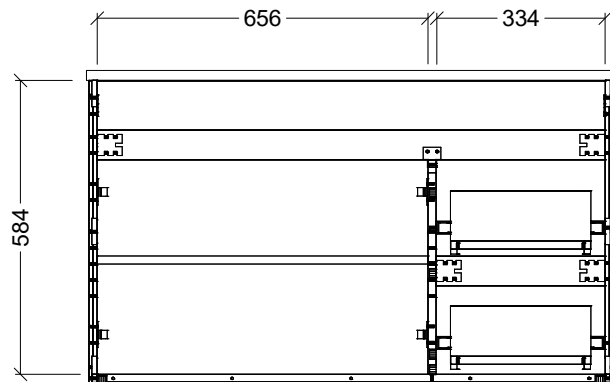

CABINET DETAILS

Range	Bargo 1050mm
Description	Single Bowl Wall Hung
Cabinet SKU	BAR-VCO-1050-C-X-W

TOP DETAILS

Available Tops:	Alpha Ceramic
	Regal Mineral
	Haven Matt Dolomite
	Quest Gloss Dolomite
	Classic Mineral
	SilkSurface
	Stone

Timberline Bathroom Products Pty Ltd
22 Myrtle Drive, Armidale NSW 2350
www.timberline.com.au | 02 6773 8500

PLEASE NOTE: Due to the manufacturing process of ceramic tops, size variation (+/- 3%) is to be expected. E&OE. Copyright ©

LH and RH Drawer Options Available