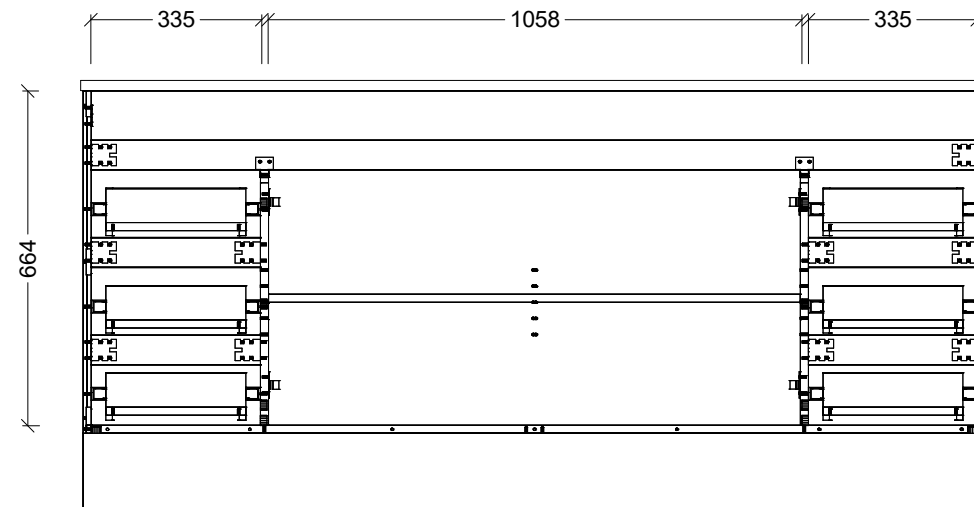

CABINET DETAILS

Range	Bargo 1800mm
Description	Single Bowl Floorstanding
Cabinet SKU	BAR-VCO-1800-C-X-F

TOP DETAILS

Available Tops:	Regal Mineral
	Classic Mineral
	SilkSurface
	Stone

Timberline Bathroom Products Pty Ltd
22 Myrtle Drive, Armidale NSW 2350
www.timberline.com.au | 02 6773 8500

PLEASE NOTE: Due to the manufacturing process of ceramic tops, size variation (+/- 3%) is to be expected. E&OE. Copyright ©