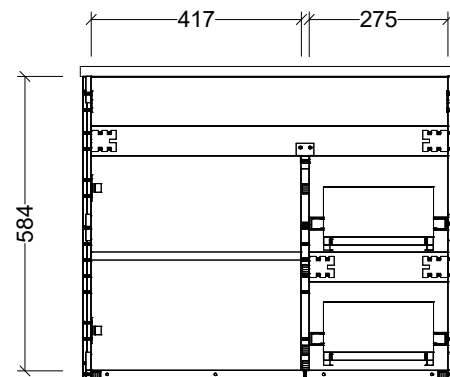

CABINET DETAILS

Range	Bargo 750mm
Description	Single Bowl Wall Hung
Cabinet SKU	BAR-VCO-750-C-X-W

TOP DETAILS

Available Tops:	Alpha Ceramic
	Regal Mineral
	Haven Matt Dolomite
	Quest Gloss Dolomite
	Classic Mineral
	SilkSurface
	Stone

Timberline Bathroom Products Pty Ltd
22 Myrtle Drive, Armidale NSW 2350
www.timberline.com.au | 02 6773 8500

PLEASE NOTE: Due to the manufacturing process of ceramic tops, size variation (+/- 3%) is to be expected. E&OE. Copyright ©

LH and RH Drawer Options Available