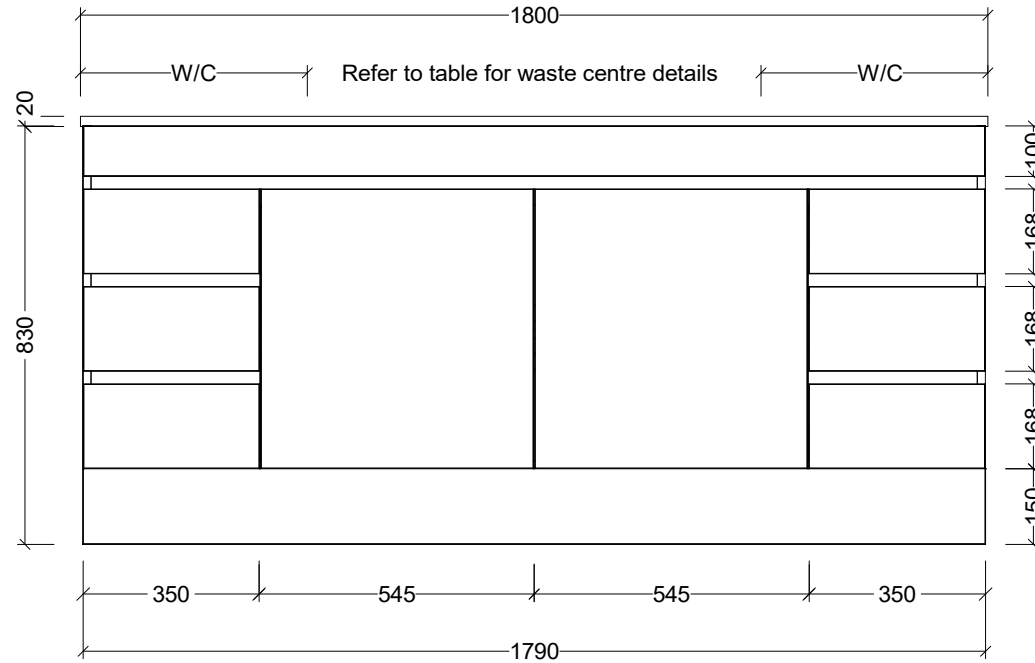

T Timberline

CABINET DETAILS

Range	Bargo 1800mm
Description	Double Bowl Floorstanding
Cabinet SKU	BAR-VCO-1800-D-X-F
Available Tops:	Waste Centres (mm)
Classic Mineral	520
Regal Mineral	510
SilkSurface	520
Stone	520

Timberline Bathroom Products Pty Ltd
22 Myrtle Drive, Armidale NSW 2350
www.timberline.com.au | 02 6773 8500

PLEASE NOTE: Due to the manufacturing process of ceramic tops, size variation (+/- 3%) is to be expected. E&OE. Copyright ©