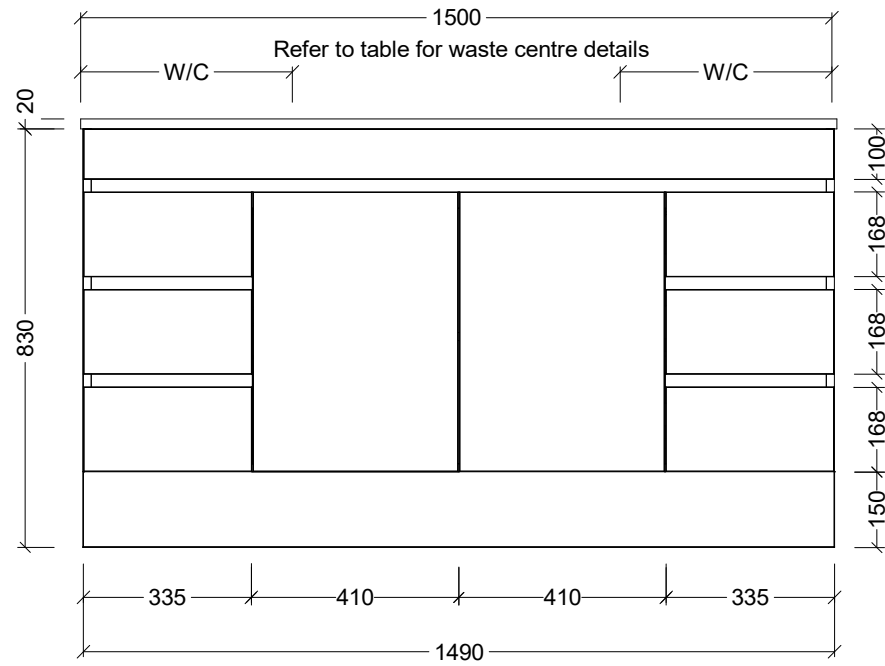

T Timberline

CABINET DETAILS

Range	Bargo 1500mm
Description	Double Bowl Floorstanding
Cabinet SKU	BAR-VCO-1500-D-X-F
TOP DETAILS	
Available Tops:	Waste Centres (mm)
Alpha Ceramic	420
Regal Mineral	410
Quest Gloss Dolomite	420
Haven Matt Dolomite	420
Classic Mineral	440
SilkSurface	420
Stone	420

Timberline Bathroom Products Pty Ltd
22 Myrtle Drive, Armidale NSW 2350
www.timberline.com.au | 02 6773 8500

PLEASE NOTE: Due to the manufacturing process of ceramic tops, size variation (+/- 3%) is to be expected. E&OE. Copyright ©