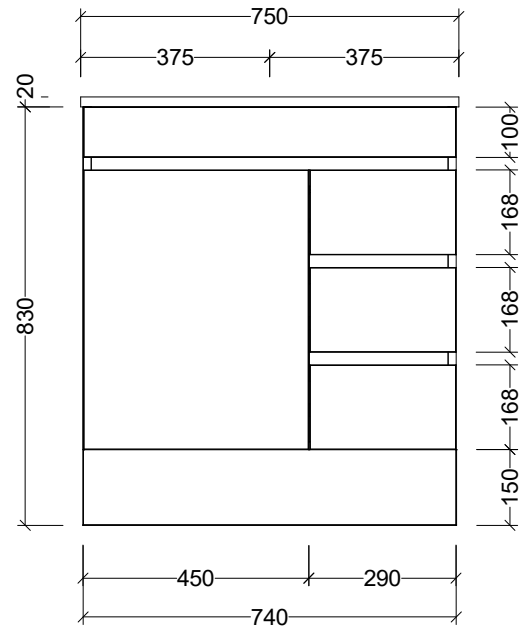

CABINET DETAILS

Range	Bargo 750
Description	Single Bowl Floorstanding
Cabinet SKU	BAR-VCO-750-C-X-F

TOP DETAILS

Available Tops:	Alpha Ceramic
	Regal Mineral
	Haven Matt Dolomite
	Quest Gloss Dolomite
	Classic Mineral
	SilkSurface
	Stone

Timberline Bathroom Products Pty Ltd
22 Myrtle Drive, Armidale NSW 2350
www.timberline.com.au | 02 6773 8500

PLEASE NOTE: Due to the manufacturing process of ceramic tops, size variation (+/- 3%) is to be expected. E&OE. Copyright ©