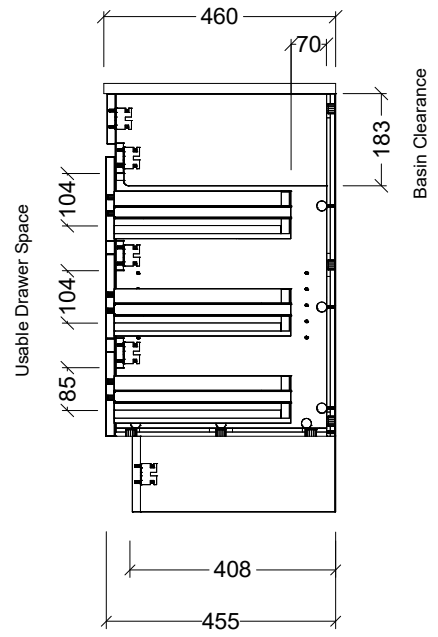

T Timberline

CABINET DETAILS

Range	Bargo 1050mm
Description	Single Bowl Floorstanding
Cabinet SKU	BAR-VCO-1050-C-X-F

TOP DETAILS

Available Tops:	Alpha Ceramic
	Regal Mineral
	Haven Matt Dolomite
	Quest Gloss Dolomite
	Classic Mineral
	SilkSurface
	Stone

Timberline Bathroom Products Pty Ltd
22 Myrtle Drive, Armidale NSW 2350
www.timberline.com.au | 02 6773 8500

PLEASE NOTE: Due to the manufacturing process of ceramic tops, size variation (+/- 3%) is to be expected. E&OE. Copyright ©