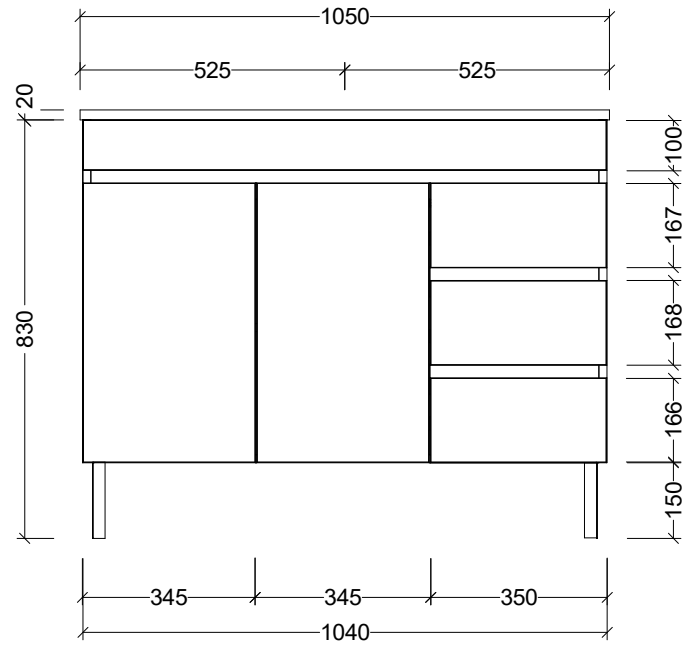

CABINET DETAILS

Range	Bargo 1050mm
Description	Single Bowl On Legs
Cabinet SKU	BAR-VCO-1050-C-X-L
TOP DETAILS	
Available Tops:	Alpha Ceramic
	Regal Mineral
	Haven Matt Dolomite
	Quest Gloss Dolomite
	Classic Mineral
	SilkSurface
	Stone

Timberline Bathroom Products Pty Ltd
22 Myrtle Drive, Armidale NSW 2350
www.timberline.com.au | 02 6773 8500

PLEASE NOTE: Due to the manufacturing process of ceramic tops, size variation (+/- 3%) is to be expected. E&OE. Copyright ©