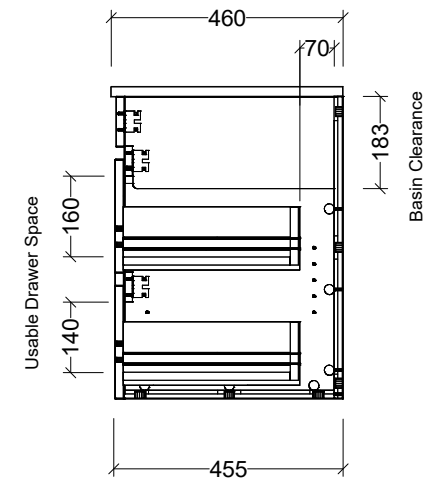

CABINET DETAILS

Range	Bargo 750mm
Description	Single Bowl Wall Hung
Cabinet SKU	BAR-VCO-750-C-X-W

TOP DETAILS

Available Tops:	Alpha Ceramic
	Regal Mineral
	Haven Matt Dolomite
	Quest Gloss Dolomite
	Classic Mineral
	SilkSurface
	Stone

Timberline Bathroom Products Pty Ltd
22 Myrtle Drive, Armidale NSW 2350
www.timberline.com.au | 02 6773 8500

PLEASE NOTE: Due to the manufacturing process of ceramic tops, size variation (+/- 3%) is to be expected. E&OE. Copyright ©

LH and RH Drawer Options Available