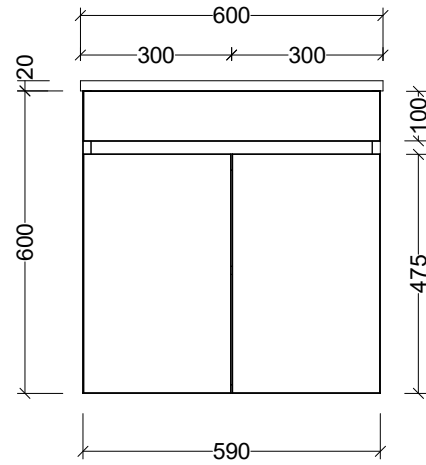

CABINET DETAILS

Range	Bargo 600mm
Description	Single Bowl Wall Hung
Cabinet SKU	BAR-VCO-600-C-X-W

TOP DETAILS

Available Tops:	Alpha Ceramic
	Regal Mineral
	Haven Matt Dolomite
	Quest Gloss Dolomite
	Classic Mineral
	SilkSurface
	Stone

Timberline Bathroom Products Pty Ltd
22 Myrtle Drive, Armidale NSW 2350
www.timberline.com.au | 02 6773 8500

PLEASE NOTE: Due to the manufacturing process of ceramic tops, size variation (+/- 3%) is to be expected. E&OE. Copyright ©