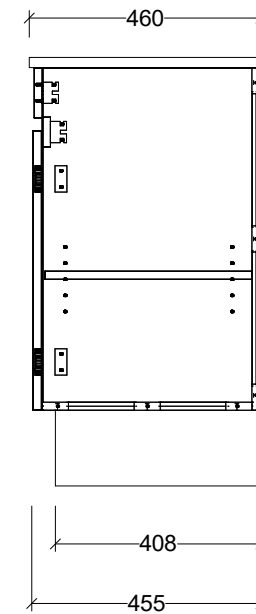

TOP DETAILS

Available Tops:	Alpha Ceramic
	Regal Mineral
	Haven Matt Dolomite
	Quest Gloss Dolomite
	Classic Mineral
	SilkSurface
	Stone

Timberline Bathroom Products Pty Ltd
22 Myrtle Drive, Armidale NSW 2350
www.timberline.com.au | 02 6773 8500

PLEASE NOTE: Due to the manufacturing process of ceramic tops, size variation (+/- 3%) is to be expected. E&OE. Copyright ©