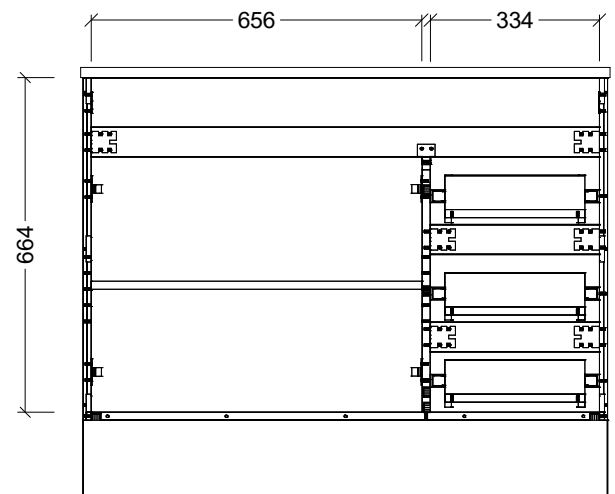

T Timberline

CABINET DETAILS

Range	Bargo 1050mm
Description	Single Bowl Floorstanding
Cabinet SKU	BAR-VCO-1050-C-X-F

TOP DETAILS

Available Tops:	Alpha Ceramic
	Regal Mineral
	Haven Matt Dolomite
	Quest Gloss Dolomite
	Classic Mineral
	SilkSurface
	Stone

Timberline Bathroom Products Pty Ltd
22 Myrtle Drive, Armidale NSW 2350
www.timberline.com.au | 02 6773 8500

PLEASE NOTE: Due to the manufacturing process of ceramic tops, size variation (+/- 3%) is to be expected. E&OE. Copyright ©