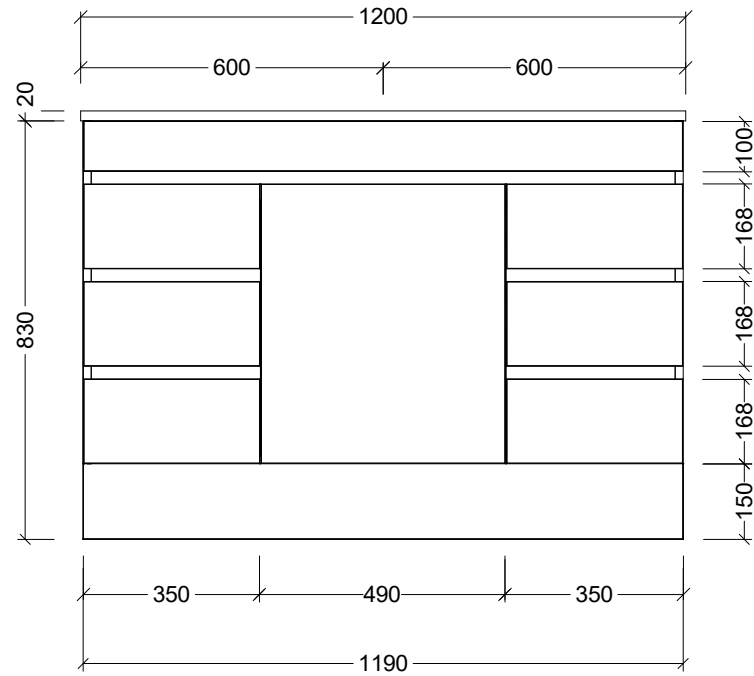

T Timberline

CABINET DETAILS

Range	Bargo 1200mm
Description	Single Bowl Floorstanding
Cabinet SKU	BAR-VCO-1200-C-X-F

TOP DETAILS

Available Tops:	Alpha Ceramic
	Regal Mineral
	Haven Matt Dolomite
	Quest Gloss Dolomite
	Classic Mineral
	SilkSurface
	Stone

Timberline Bathroom Products Pty Ltd
22 Myrtle Drive, Armidale NSW 2350
www.timberline.com.au | 02 6773 8500

PLEASE NOTE: Due to the manufacturing process of ceramic tops, size variation (+/- 3%) is to be expected. E&OE. Copyright ©