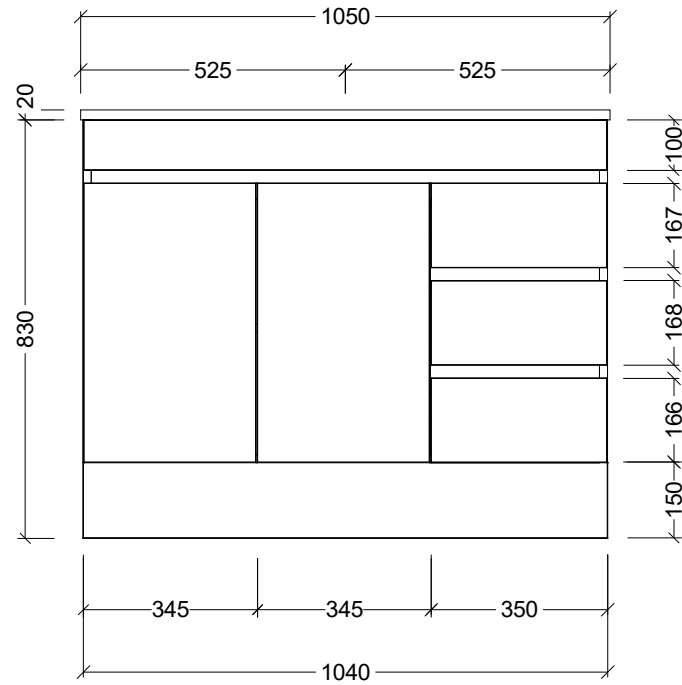

LH and RH Drawer Options Available