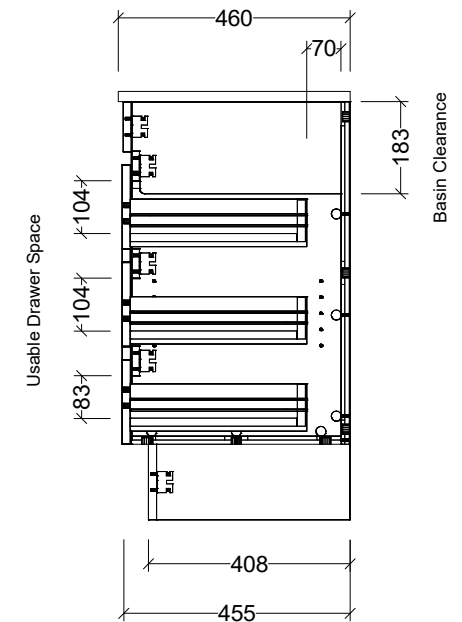

CABINET DETAILS

Range	Bargo 2100mm
Description	Single Bowl Floorstanding
Cabinet SKU	BAR-VCO-2100-C-X-F

TOP DETAILS

Available Tops:	Regal Mineral
	Classic Mineral
	SilkSurface
	Stone

Timberline Bathroom Products Pty Ltd
22 Myrtle Drive, Armidale NSW 2350
www.timberline.com.au | 02 6773 8500

PLEASE NOTE: Due to the manufacturing process of ceramic tops, size variation (+/- 3%) is to be expected. E&OE. Copyright ©