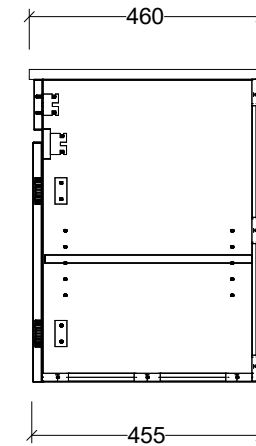

CABINET DETAILS

Range	Bargo 600mm
Description	Single Bowl Wall Hung
Cabinet SKU	BAR-VCO-600-C-X-W

TOP DETAILS

Available Tops:	Alpha Ceramic
	Regal Mineral
	Haven Matt Dolomite
	Quest Gloss Dolomite
	Classic Mineral
	SilkSurface
	Stone

Timberline Bathroom Products Pty Ltd
22 Myrtle Drive, Armidale NSW 2350
www.timberline.com.au | 02 6773 8500

PLEASE NOTE: Due to the manufacturing process of ceramic tops, size variation (+/- 3%) is to be expected. E&OE. Copyright ©