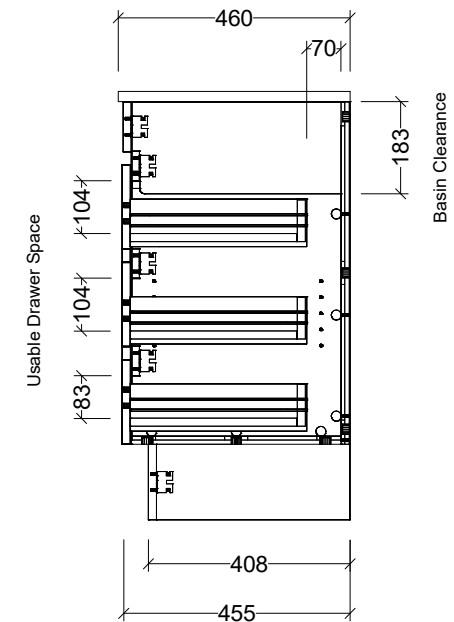

LH and RH Drawer Options Available