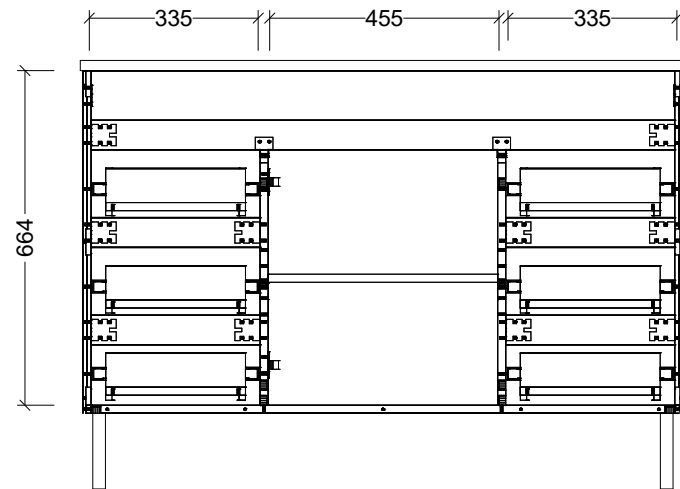

CABINET DETAILS

Range	Bargo 1200mm
Description	Single Bowl On Legs
Cabinet SKU	BAR-VCO-1200-C-X-L

TOP DETAILS

Available Tops:	Alpha Ceramic
	Regal Mineral
	Haven Matt Dolomite
	Quest Gloss Dolomite
	Classic Mineral
	SilkSurface
	Stone

Timberline Bathroom Products Pty Ltd
22 Myrtle Drive, Armidale NSW 2350
www.timberline.com.au | 02 6773 8500

PLEASE NOTE: Due to the manufacturing process of ceramic tops, size variation (+/- 3%) is to be expected. E&OE. Copyright ©