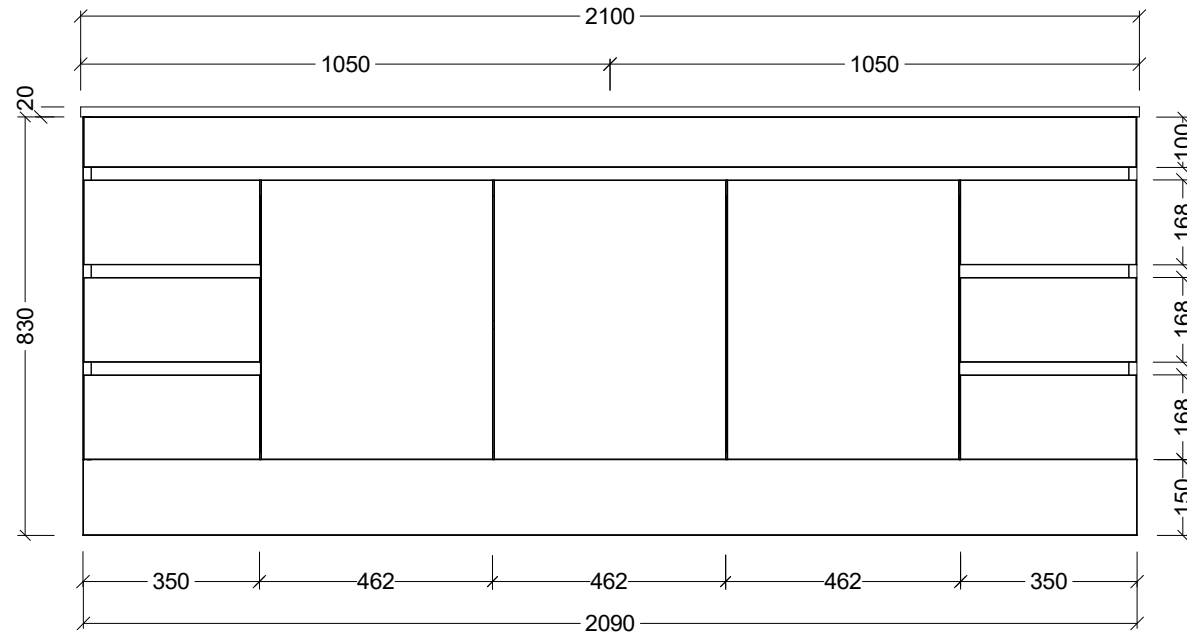

CABINET DETAILS

Range	Bargo 2100mm
Description	Single Bowl Floorstanding
Cabinet SKU	BAR-VCO-2100-C-X-F

TOP DETAILS

Available Tops:	Regal Mineral
	Classic Mineral
	SilkSurface
	Stone

Timberline Bathroom Products Pty Ltd
22 Myrtle Drive, Armidale NSW 2350
www.timberline.com.au | 02 6773 8500

PLEASE NOTE: Due to the manufacturing process of ceramic tops, size variation (+/- 3%) is to be expected. E&OE. Copyright ©