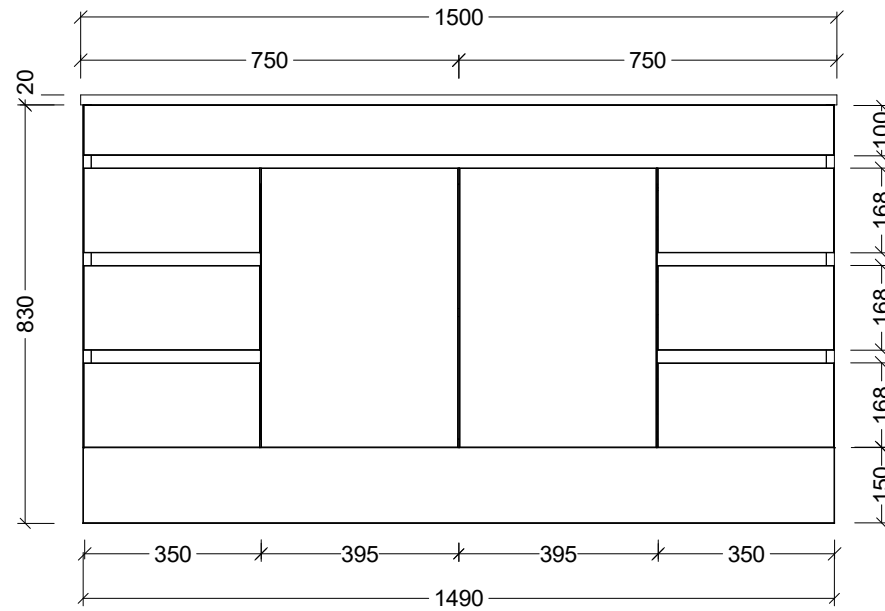

CABINET DETAILS

Range	Bargo 1500mm
Description	Single Bowl Floorstanding
Cabinet SKU	BAR-VCO-1500-C-X-F

TOP DETAILS

Available Tops:	Alpha Ceramic
	Regal Mineral
	Haven Matt Dolomite
	Quest Gloss Dolomite
	Classic Mineral
	SilkSurface
	Stone

Timberline Bathroom Products Pty Ltd
22 Myrtle Drive, Armidale NSW 2350
www.timberline.com.au | 02 6773 8500

PLEASE NOTE: Due to the manufacturing process of ceramic tops, size variation (+/- 3%) is to be expected. E&OE. Copyright ©