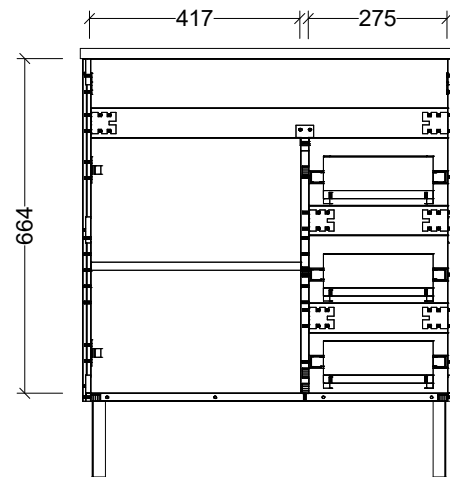

LH and RH Drawer Options Available