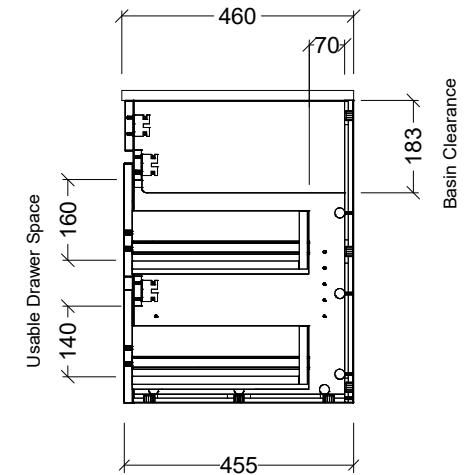

CABINET DETAILS

Range	Bargo 1050mm
Description	Single Bowl Wall Hung
Cabinet SKU	BAR-VCO-1050-C-X-W

TOP DETAILS

Available Tops:	Alpha Ceramic
	Regal Mineral
	Haven Matt Dolomite
	Quest Gloss Dolomite
	Classic Mineral
	SilkSurface
	Stone

Timberline Bathroom Products Pty Ltd
22 Myrtle Drive, Armidale NSW 2350
www.timberline.com.au | 02 6773 8500

PLEASE NOTE: Due to the manufacturing process of ceramic tops, size variation (+/- 3%) is to be expected. E&OE. Copyright ©

LH and RH Drawer Options Available