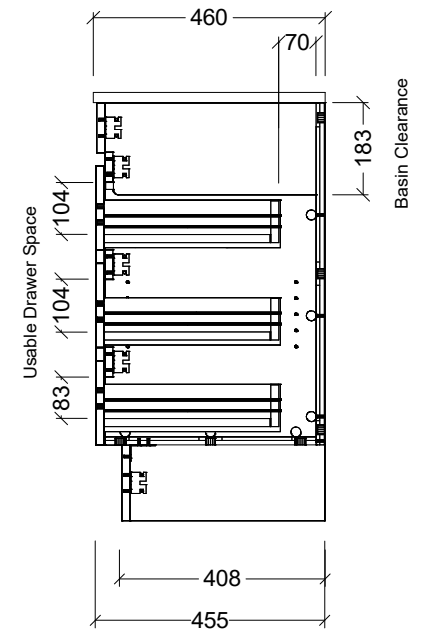

CABINET DETAILS

Range	Bargo 1800mm
Description	Single Bowl Floorstanding
Cabinet SKU	BAR-VCO-1800-C-X-F

TOP DETAILS

Available Tops:	Regal Mineral
	Classic Mineral
	SilkSurface
	Stone

Timberline Bathroom Products Pty Ltd
22 Myrtle Drive, Armidale NSW 2350
www.timberline.com.au | 02 6773 8500

PLEASE NOTE: Due to the manufacturing process of ceramic tops, size variation (+/- 3%) is to be expected. E&OE. Copyright ©