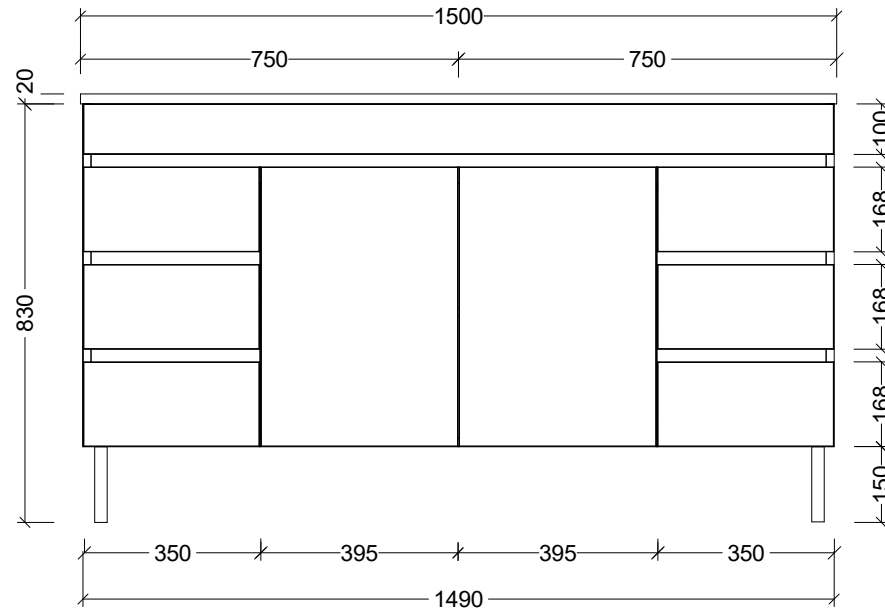

CABINET DETAILS

Range	Bargo 1500mm
Description	Single Bowl On Legs
Cabinet SKU	BAR-VCO-1500-C-X-L
TOP DETAILS	
Available Tops:	Alpha Ceramic
	Regal Mineral
	Haven Matt Dolomite
	Quest Gloss Dolomite
	Classic Mineral
	SilkSurface
	Stone

Timberline Bathroom Products Pty Ltd
22 Myrtle Drive, Armidale NSW 2350
www.timberline.com.au | 02 6773 8500

PLEASE NOTE: Due to the manufacturing process of ceramic tops, size variation (+/- 3%) is to be expected. E&OE. Copyright ©