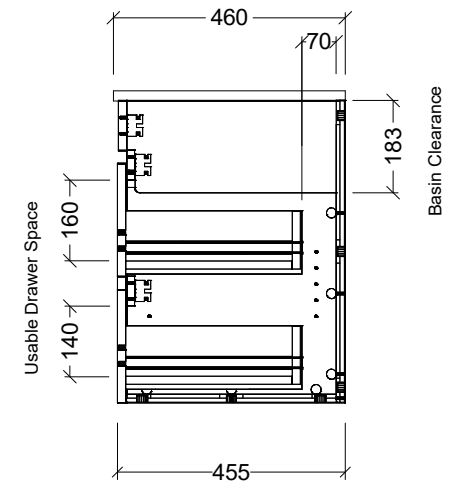

CABINET DETAILS

Range	Bargo 1800mm
Description	Double Bowl Wall Hung
Cabinet SKU	BAR-VCO-1800-D-X-W

Available Tops:	Waste Centres (mm)
Classic Mineral	520
Regal Mineral	510
SilkSurface	520
Stone	520

Timberline Bathroom Products Pty Ltd
22 Myrtle Drive, Armidale NSW 2350
www.timberline.com.au | 02 6773 8500

PLEASE NOTE: Due to the manufacturing process of ceramic tops, size variation (+/- 3%) is to be expected. E&OE. Copyright ©