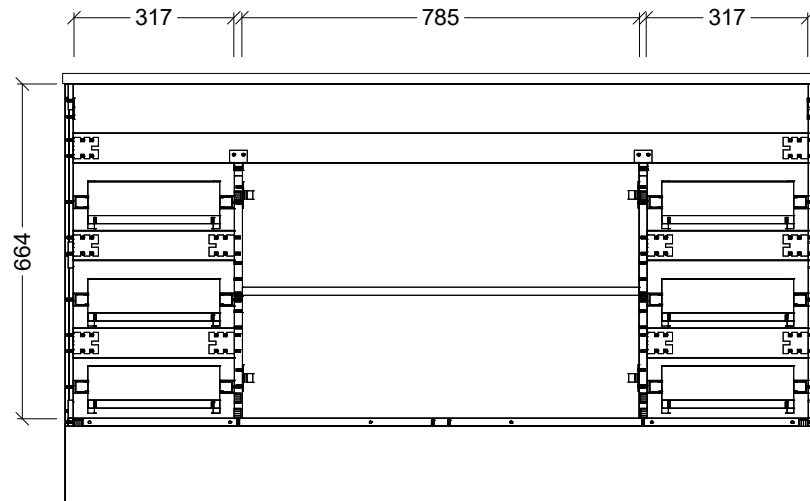

T Timberline

CABINET DETAILS

Range	Bargo 1500mm
Description	Double Bowl Floorstanding
Cabinet SKU	BAR-VCO-1500-D-X-F
TOP DETAILS	
Available Tops:	Waste Centres (mm)
Alpha Ceramic	420
Regal Mineral	410
Quest Gloss Dolomite	420
Haven Matt Dolomite	420
Classic Mineral	440
SilkSurface	420
Stone	420

Timberline Bathroom Products Pty Ltd
22 Myrtle Drive, Armidale NSW 2350
www.timberline.com.au | 02 6773 8500

PLEASE NOTE: Due to the manufacturing process of ceramic tops, size variation (+/- 3%) is to be expected. E&OE. Copyright ©