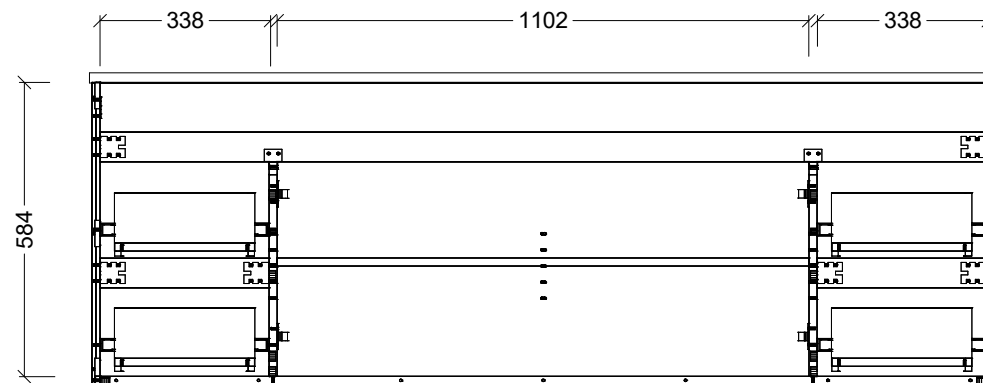

CABINET DETAILS

Range	Bargo 1800mm
Description	Single Bowl Wall Hung
Cabinet SKU	BAR-VCO-1800-C-X-W
TOP DETAILS	
Available Tops:	Regal Mineral
	Classic Mineral
	SilkSurface
	Stone

Timberline Bathroom Products Pty Ltd
22 Myrtle Drive, Armidale NSW 2350
www.timberline.com.au | 02 6773 8500

PLEASE NOTE: Due to the manufacturing process of ceramic tops, size variation (+/- 3%) is to be expected. E&OE. Copyright ©