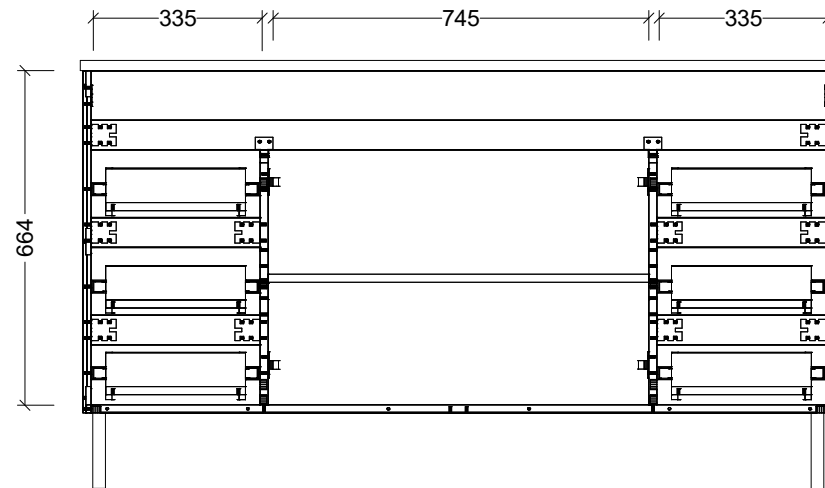

CABINET DETAILS

Range	Bargo 1500mm
Description	Single Bowl On Legs
Cabinet SKU	BAR-VCO-1500-C-X-L
TOP DETAILS	
Available Tops:	Alpha Ceramic
	Regal Mineral
	Haven Matt Dolomite
	Quest Gloss Dolomite
	Classic Mineral
	SilkSurface
	Stone

Timberline Bathroom Products Pty Ltd
22 Myrtle Drive, Armidale NSW 2350
www.timberline.com.au | 02 6773 8500

PLEASE NOTE: Due to the manufacturing process of ceramic tops, size variation (+/- 3%) is to be expected. E&OE. Copyright ©