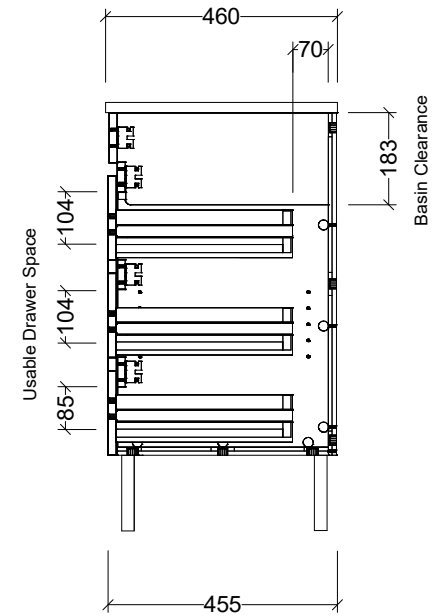

LH and RH Drawer Options Available