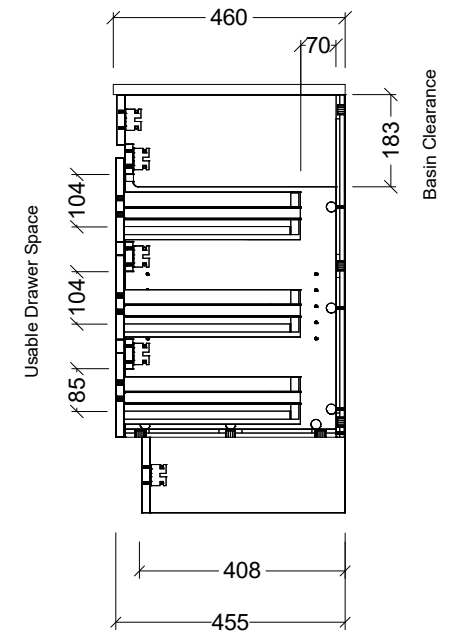

T Timberline

CABINET DETAILS

Range	Bargo 1500mm
Description	Double Bowl Floorstanding
Cabinet SKU	BAR-VCO-1500-D-X-F
TOP DETAILS	
Available Tops:	Waste Centres (mm)
Alpha Ceramic	420
Regal Mineral	410
Quest Gloss Dolomite	420
Haven Matt Dolomite	420
Classic Mineral	440
SilkSurface	420
Stone	420

Timberline Bathroom Products Pty Ltd
22 Myrtle Drive, Armidale NSW 2350
www.timberline.com.au | 02 6773 8500

PLEASE NOTE: Due to the manufacturing process of ceramic tops, size variation (+/- 3%) is to be expected. E&OE. Copyright ©