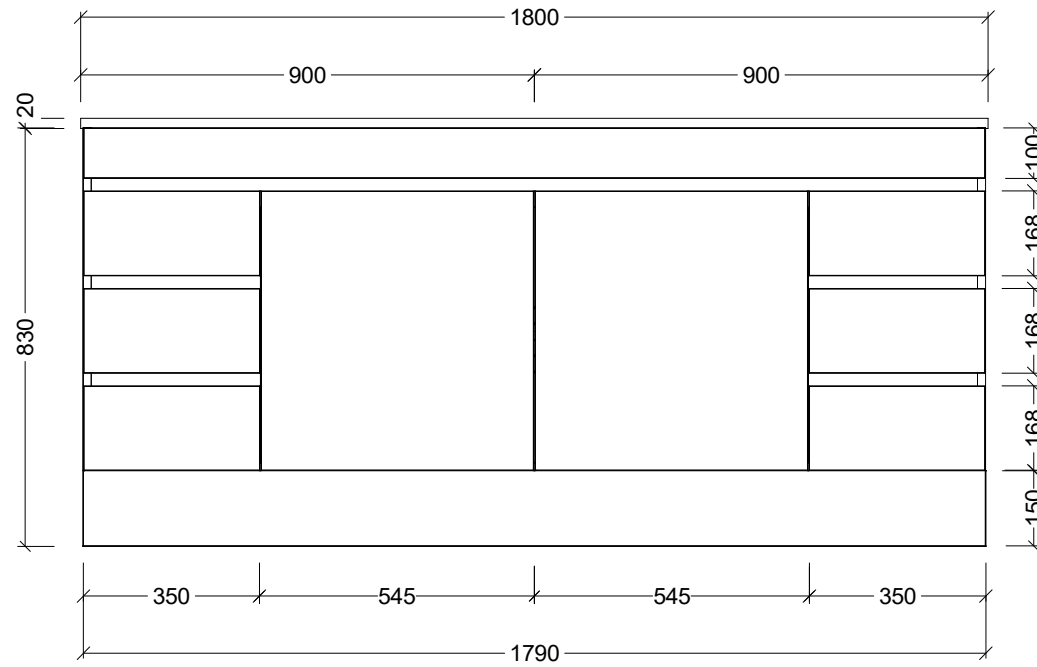

CABINET DETAILS

Range	Bargo 1800mm
Description	Single Bowl Floorstanding
Cabinet SKU	BAR-VCO-1800-C-X-F

TOP DETAILS

Available Tops:	Regal Mineral
	Classic Mineral
	SilkSurface
	Stone

Timberline Bathroom Products Pty Ltd
22 Myrtle Drive, Armidale NSW 2350
www.timberline.com.au | 02 6773 8500

PLEASE NOTE: Due to the manufacturing process of ceramic tops, size variation (+/- 3%) is to be expected. E&OE. Copyright ©