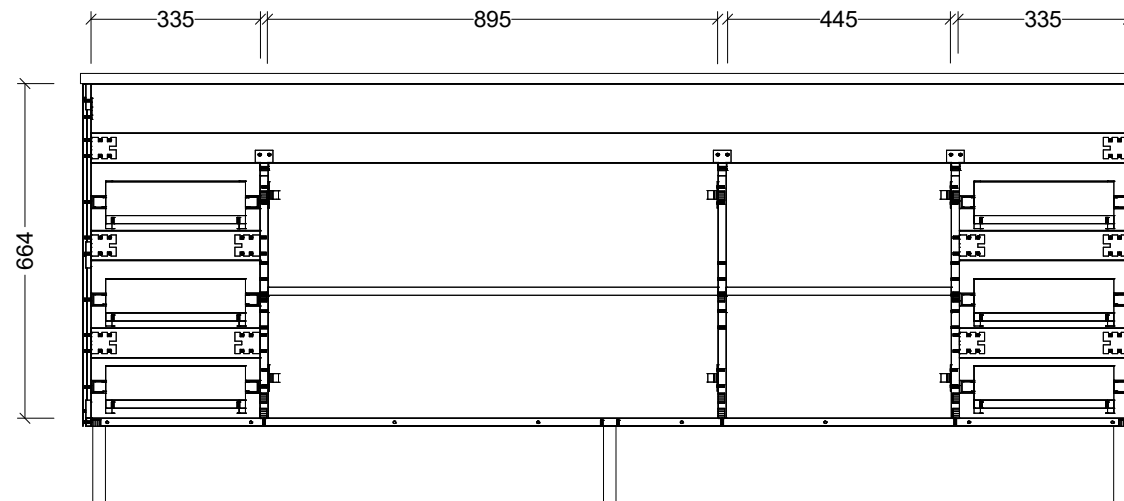

PLEASE NOTE: Due to the manufacturing process of ceramic tops, size variation (+/- 3%) is to be expected. E&OE. Copyright ©

CABINET DETAILS

Range	Bargo 2100mm
Description	Double Bowl Wall Hung
Cabinet SKU	BAR-VCO-2100-D-X-W