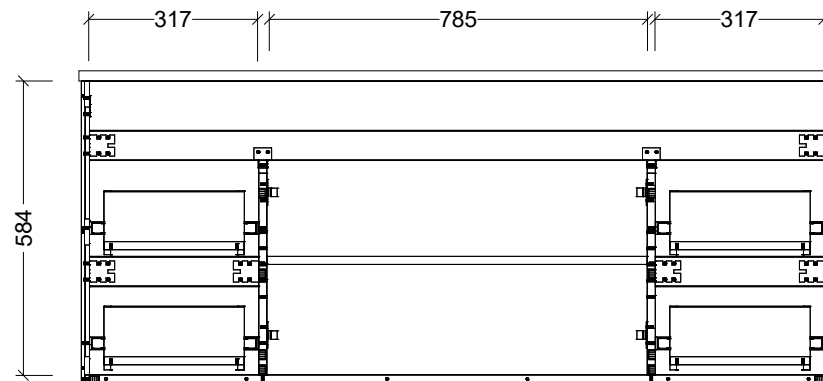

CABINET DETAILS

Range	Bargo 1500mm
Description	Double Bowl Wall Hung
Cabinet SKU	BAR-VCO-1500-D-X-W
TOP DETAILS	
Available Tops:	Waste Centres (mm)
Alpha Ceramic	420
Regal Mineral	410
Quest Gloss Dolomite	420
Haven Matt Dolomite	420
Classic Mineral	440
SilkSurface	420
Stone	420

Timberline Bathroom Products Pty Ltd
22 Myrtle Drive, Armidale NSW 2350
www.timberline.com.au | 02 6773 8500

PLEASE NOTE: Due to the manufacturing process of ceramic tops, size variation (+/- 3%) is to be expected. E&OE. Copyright ©