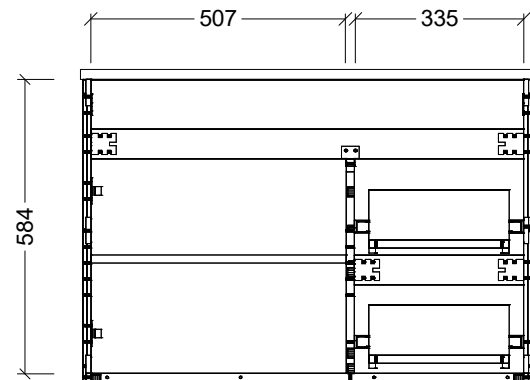

CABINET DETAILS

Range	Bargo 900mm
Description	Single Bowl Wall Hung
Cabinet SKU	BAR-VCO-900-C-X-W

TOP DETAILS

Available Tops:	Alpha Ceramic
	Regal Mineral
	Haven Matt Dolomite
	Quest Gloss Dolomite
	Classic Mineral
	SilkSurface
	Stone

Timberline Bathroom Products Pty Ltd
22 Myrtle Drive, Armidale NSW 2350
www.timberline.com.au | 02 6773 8500

PLEASE NOTE: Due to the manufacturing process of ceramic tops, size variation (+/- 3%) is to be expected. E&OE. Copyright ©

LH and RH Drawer Options Available