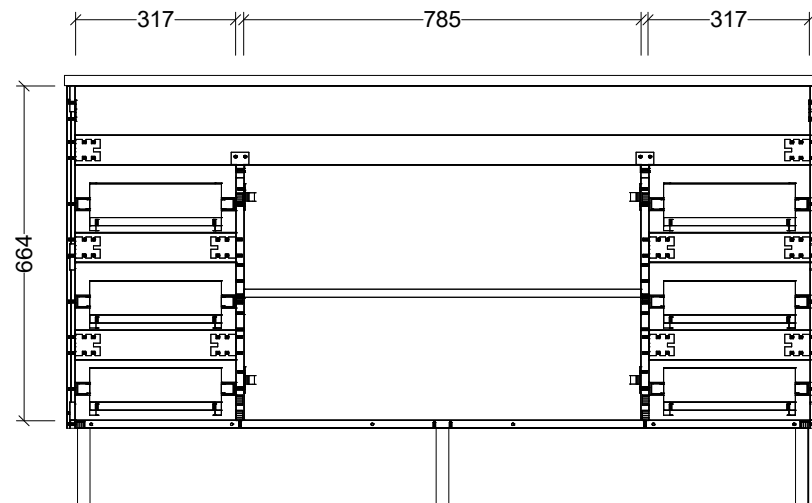

CABINET DETAILS

Range	Bargo 1500mm
Description	Double Bowl On Legs
Cabinet SKU	BAR-VCO-1500-D-X-L
TOP DETAILS	
Available Tops:	Waste Centres (mm)
Alpha Ceramic	420
Regal Mineral	410
Quest Gloss Dolomite	420
Haven Matt Dolomite	420
Classic Mineral	440
SilkSurface	420
Stone	420

Timberline Bathroom Products Pty Ltd
22 Myrtle Drive, Armidale NSW 2350
www.timberline.com.au | 02 6773 8500

PLEASE NOTE: Due to the manufacturing process of ceramic tops, size variation (+/- 3%) is to be expected. E&OE. Copyright ©