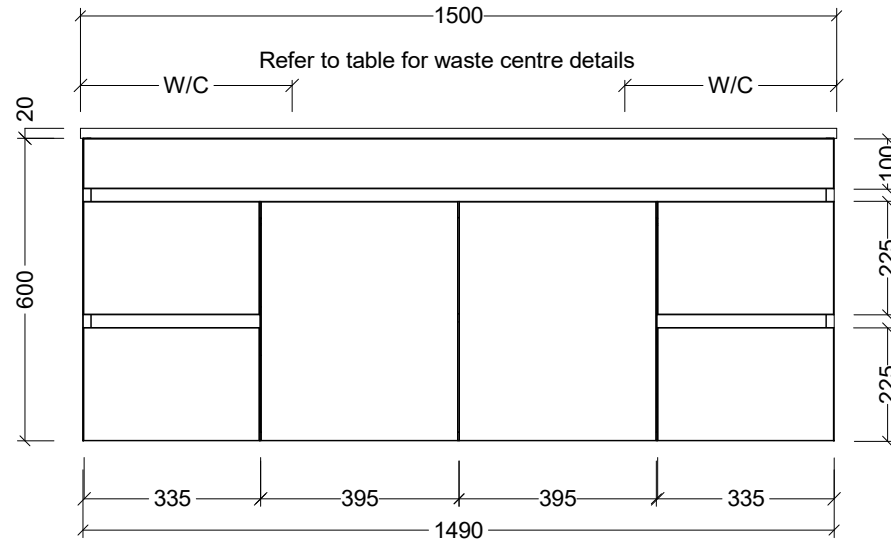

CABINET DETAILS

Range	Bargo 1500mm
Description	Double Bowl Wall Hung
Cabinet SKU	BAR-VCO-1500-D-X-W
TOP DETAILS	
Available Tops:	Waste Centres (mm)
Alpha Ceramic	420
Regal Mineral	410
Quest Gloss Dolomite	420
Haven Matt Dolomite	420
Classic Mineral	440
SilkSurface	420
Stone	420

Timberline Bathroom Products Pty Ltd
22 Myrtle Drive, Armidale NSW 2350
www.timberline.com.au | 02 6773 8500

PLEASE NOTE: Due to the manufacturing process of ceramic tops, size variation (+/- 3%) is to be expected. E&OE. Copyright ©