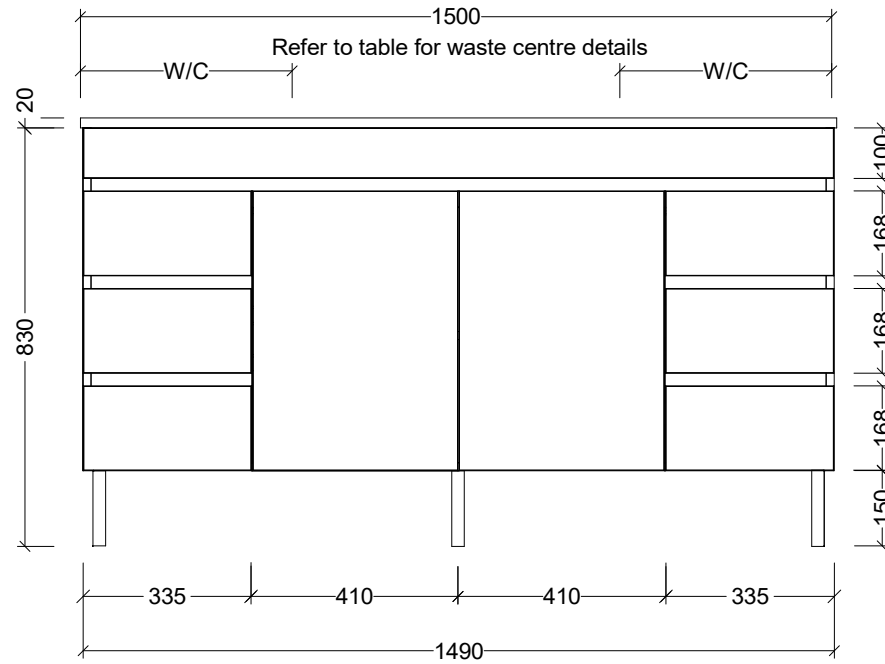

CABINET DETAILS

Range	Bargo 1500mm
Description	Double Bowl On Legs
Cabinet SKU	BAR-VCO-1500-D-X-L
TOP DETAILS	
Available Tops:	Waste Centres (mm)
Alpha Ceramic	420
Regal Mineral	410
Quest Gloss Dolomite	420
Haven Matt Dolomite	420
Classic Mineral	440
SilkSurface	420
Stone	420

Timberline Bathroom Products Pty Ltd
22 Myrtle Drive, Armidale NSW 2350
www.timberline.com.au | 02 6773 8500

PLEASE NOTE: Due to the manufacturing process of ceramic tops, size variation (+/- 3%) is to be expected. E&OE. Copyright ©