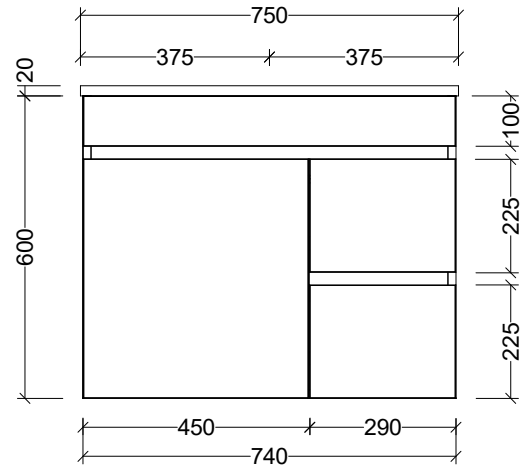

CABINET DETAILS

Range	Bargo 750mm
Description	Single Bowl Wall Hung
Cabinet SKU	BAR-VCO-750-C-X-W

TOP DETAILS

Available Tops:	Alpha Ceramic
	Regal Mineral
	Haven Matt Dolomite
	Quest Gloss Dolomite
	Classic Mineral
	SilkSurface
	Stone

Timberline Bathroom Products Pty Ltd
22 Myrtle Drive, Armidale NSW 2350
www.timberline.com.au | 02 6773 8500

PLEASE NOTE: Due to the manufacturing process of ceramic tops, size variation (+/- 3%) is to be expected. E&OE. Copyright ©

LH and RH Drawer Options Available