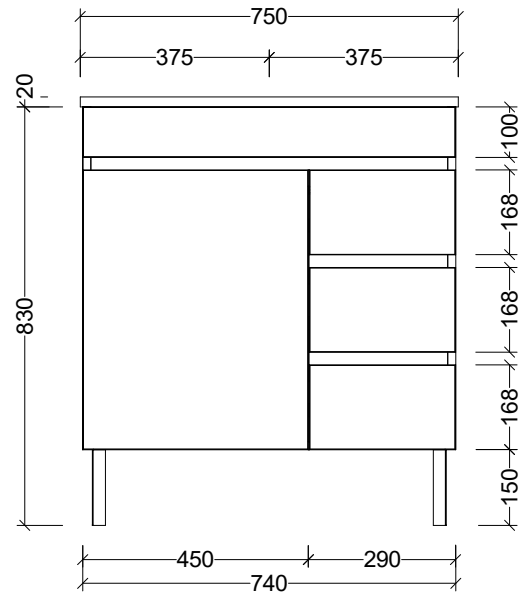

LH and RH Drawer Options Available

T Timberline

CABINET DETAILS

Range	Bargo 750
Description	Single Bowl On Legs
Cabinet SKU	BAR-VCO-750-C-X-L

TOP DETAILS

Available Tops:	Alpha Ceramic
	Regal Mineral
	Haven Matt Dolomite
	Quest Gloss Dolomite
	Classic Mineral
	SilkSurface
	Stone

Timberline Bathroom Products Pty Ltd
22 Myrtle Drive, Armidale NSW 2350
www.timberline.com.au | 02 6773 8500

PLEASE NOTE: Due to the manufacturing process of ceramic tops, size variation (+/- 3%) is to be expected. E&OE. Copyright ©