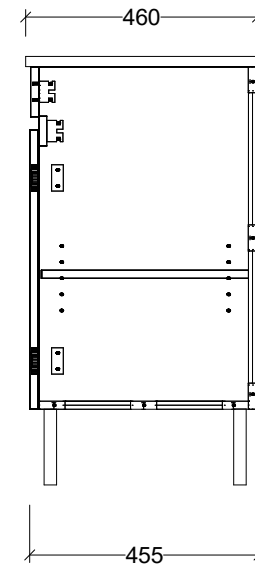

Timberline

CABINET DETAILS	
Range	Bargo 600mm
Description	Single Bowl On Legs
Cabinet SKU	BAR-VCO-600-C-X-L
TOP DETAILS	
Available Tops:	Alpha Ceramic
	Regal Mineral
	Haven Matt Dolomite
	Quest Gloss Dolomite
	Classic Mineral
	SilkSurface
	Stone

Timberline Bathroom Products Pty Ltd
22 Myrtle Drive, Armidale NSW 2350
www.timberline.com.au | 02 6773 8500

PLEASE NOTE: Due to the manufacturing process of ceramic tops, size variation (+/- 3%) is to be expected. E&OE. Copyright ©