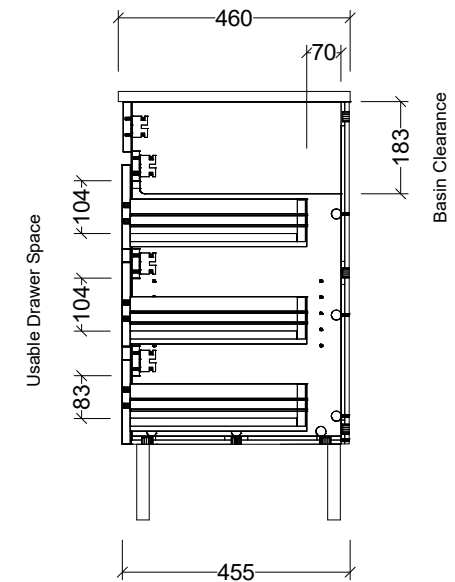

PLEASE NOTE: Due to the manufacturing process of ceramic tops, size variation (+/- 3%) is to be expected. E&OE. Copyright ©

CABINET DETAILS

Range	Bargo 2100mm
Description	Double Bowl Wall Hung
Cabinet SKU	BAR-VCO-2100-D-X-W