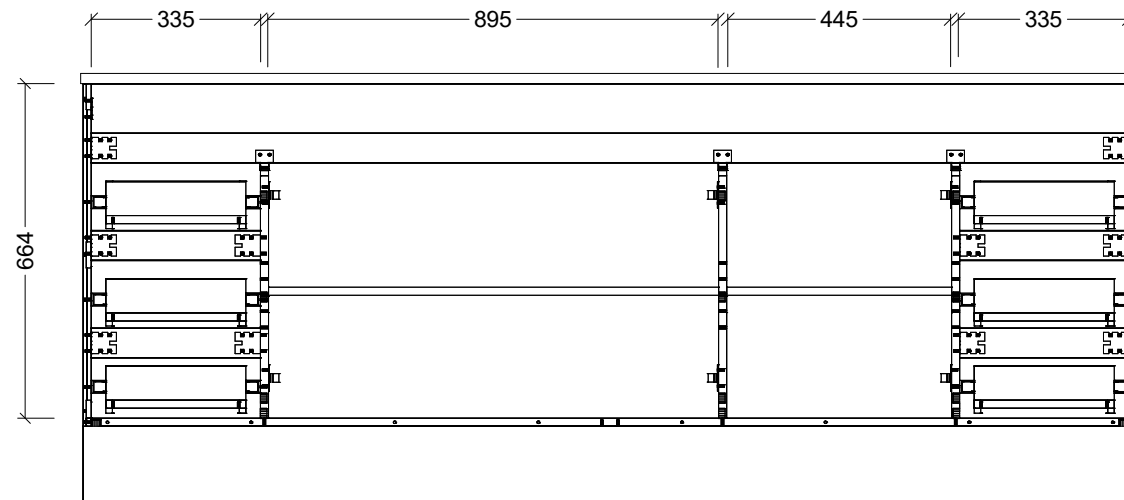

CABINET DETAILS

Range	Bargo 2100mm
Description	Single Bowl Floorstanding
Cabinet SKU	BAR-VCO-2100-C-X-F

TOP DETAILS

Available Tops:	Regal Mineral
	Classic Mineral
	SilkSurface
	Stone

Timberline Bathroom Products Pty Ltd
22 Myrtle Drive, Armidale NSW 2350
www.timberline.com.au | 02 6773 8500

PLEASE NOTE: Due to the manufacturing process of ceramic tops, size variation (+/- 3%) is to be expected. E&OE. Copyright ©