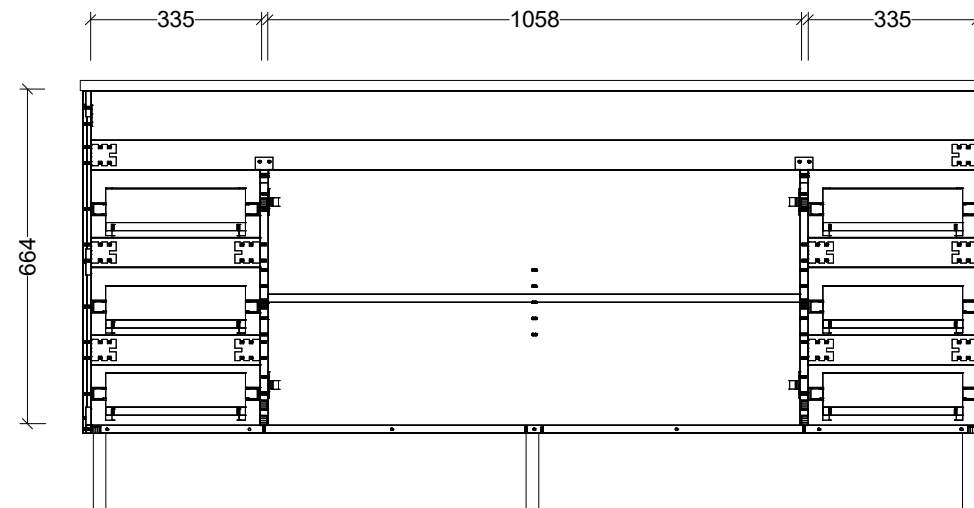

PLEASE NOTE: Due to the manufacturing process of ceramic tops, size variation (+/- 3%) is to be expected. E&OE. Copyright ©

CABINET DETAILS

Range	Bargo 1800mm
Description	Double Bowl Wall Hung
Cabinet SKU	BAR-VCO-1800-D-X-W