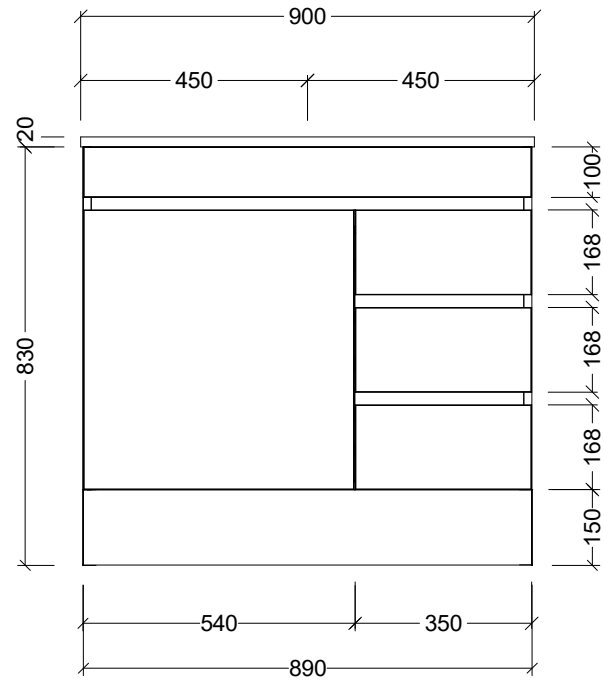

LH and RH Drawer Options Available