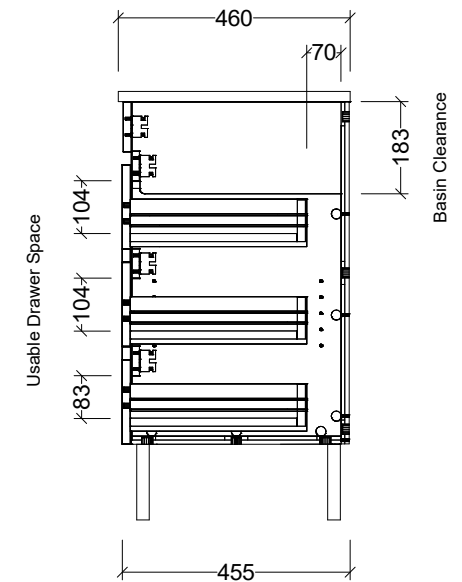

PLEASE NOTE: Due to the manufacturing process of ceramic tops, size variation (+/- 3%) is to be expected. E&OE. Copyright ©

CABINET DETAILS

Range	Bargo 1800mm
Description	Double Bowl Wall Hung
Cabinet SKU	BAR-VCO-1800-D-X-W