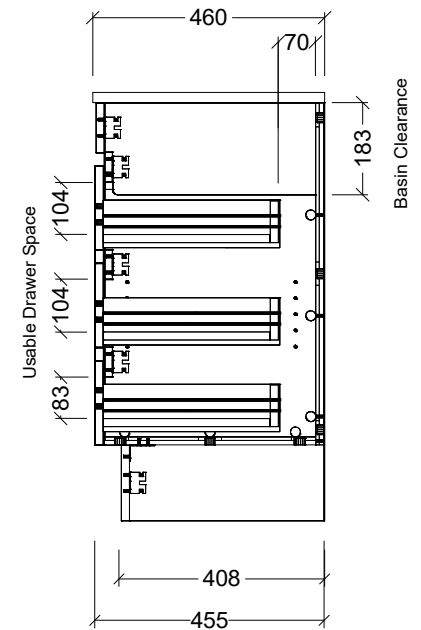

CABINET DETAILS

Range	Bargo 1500mm
Description	Single Bowl Floorstanding
Cabinet SKU	BAR-VCO-1500-C-X-F

TOP DETAILS

Available Tops:	Alpha Ceramic
	Regal Mineral
	Haven Matt Dolomite
	Quest Gloss Dolomite
	Classic Mineral
	SilkSurface
	Stone

Timberline Bathroom Products Pty Ltd
22 Myrtle Drive, Armidale NSW 2350
www.timberline.com.au | 02 6773 8500

PLEASE NOTE: Due to the manufacturing process of ceramic tops, size variation (+/- 3%) is to be expected. E&OE. Copyright ©