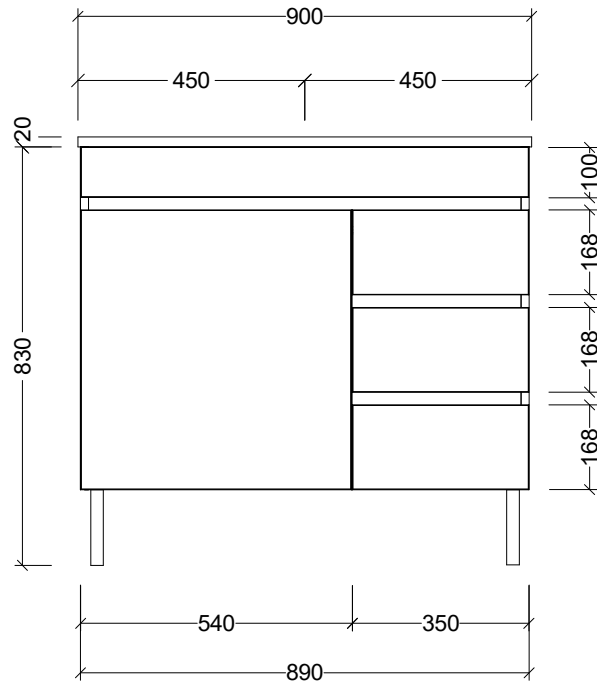

LH and RH Drawer Options Available