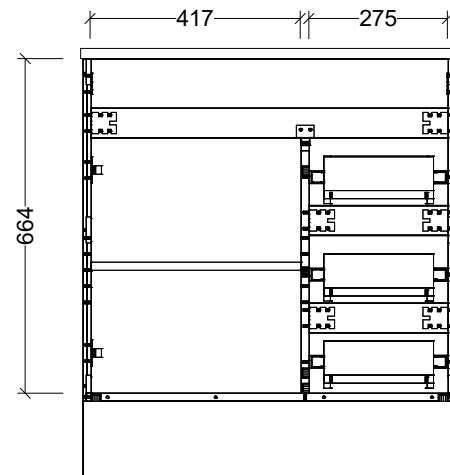

LH and RH Drawer Options Available