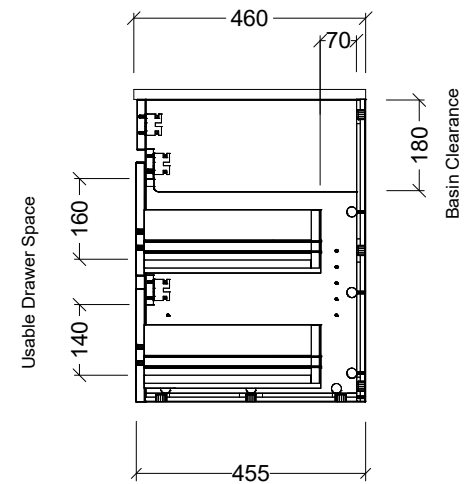

CABINET DETAILS

Range	Bargo 1200mm
Description	Single Bowl Wall Hung
Cabinet SKU	BAR-VCO-1200-C-X-W

TOP DETAILS

Available Tops:	Alpha Ceramic
	Regal Mineral
	Haven Matt Dolomite
	Quest Gloss Dolomite
	Classic Mineral
	SilkSurface
	Stone

Timberline Bathroom Products Pty Ltd
22 Myrtle Drive, Armidale NSW 2350
www.timberline.com.au | 02 6773 8500

PLEASE NOTE: Due to the manufacturing process of ceramic tops, size variation (+/- 3%) is to be expected. E&OE. Copyright ©