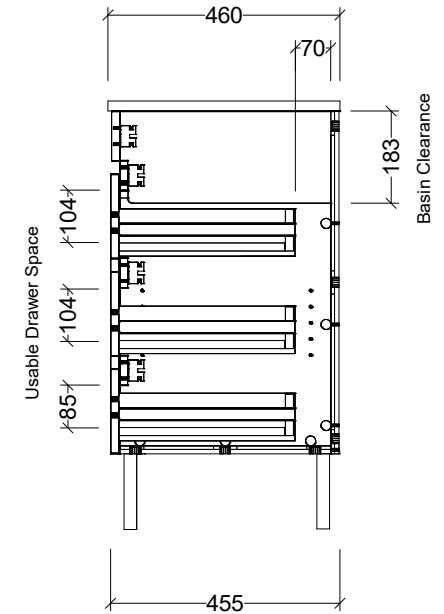

CABINET DETAILS

Range	Bargo 1500mm
Description	Single Bowl On Legs
Cabinet SKU	BAR-VCO-1500-C-X-L
TOP DETAILS	
Available Tops:	Alpha Ceramic
	Regal Mineral
	Haven Matt Dolomite
	Quest Gloss Dolomite
	Classic Mineral
	SilkSurface
	Stone

Timberline Bathroom Products Pty Ltd
22 Myrtle Drive, Armidale NSW 2350
www.timberline.com.au | 02 6773 8500

PLEASE NOTE: Due to the manufacturing process of ceramic tops, size variation (+/- 3%) is to be expected. E&OE. Copyright ©