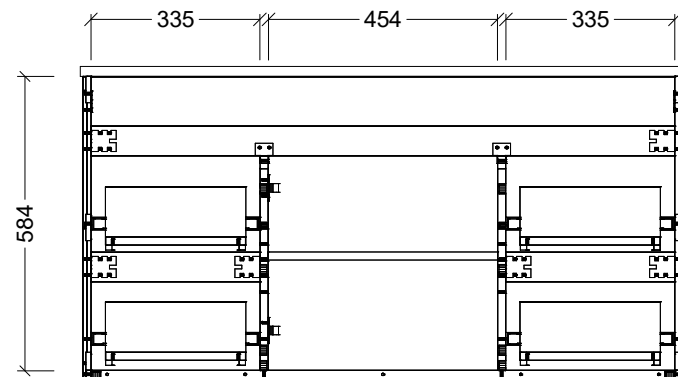

CABINET DETAILS

Range	Bargo 1200mm
Description	Single Bowl Wall Hung
Cabinet SKU	BAR-VCO-1200-C-X-W

TOP DETAILS

Available Tops:	Alpha Ceramic
	Regal Mineral
	Haven Matt Dolomite
	Quest Gloss Dolomite
	Classic Mineral
	SilkSurface
	Stone

Timberline Bathroom Products Pty Ltd
22 Myrtle Drive, Armidale NSW 2350
www.timberline.com.au | 02 6773 8500

PLEASE NOTE: Due to the manufacturing process of ceramic tops, size variation (+/- 3%) is to be expected. E&OE. Copyright ©