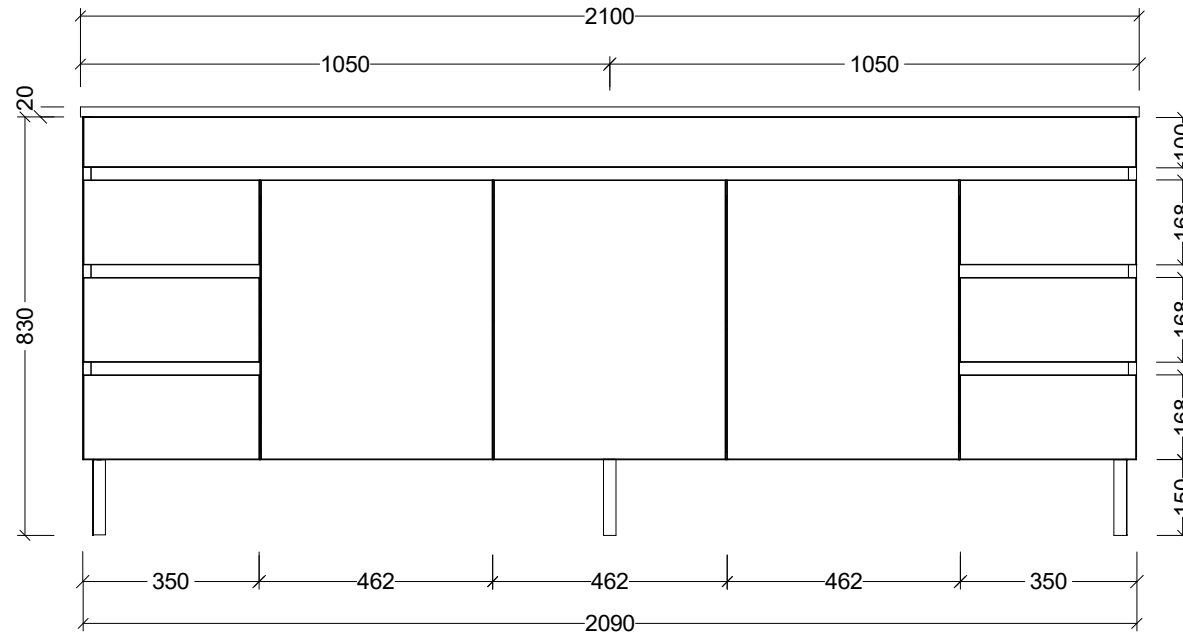

PLEASE NOTE: Due to the manufacturing process of ceramic tops, size variation (+/- 3%) is to be expected. E&OE. Copyright ©

CABINET DETAILS

Range	Bargo 2100mm
Description	Double Bowl Wall Hung
Cabinet SKU	BAR-VCO-2100-D-X-W