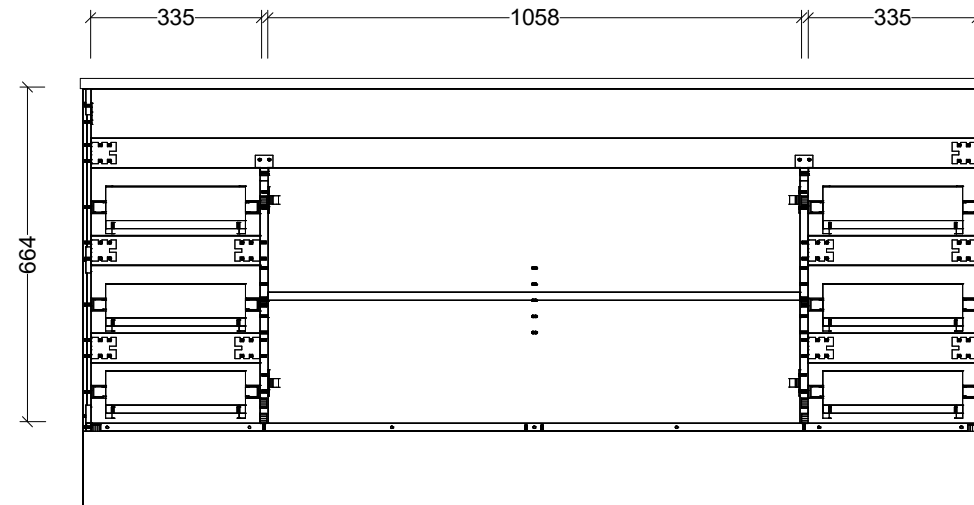

T Timberline

CABINET DETAILS

Range	Bargo 1800mm
Description	Double Bowl Floorstanding
Cabinet SKU	BAR-VCO-1800-D-X-F
Available Tops:	Waste Centres (mm)
Classic Mineral	520
Regal Mineral	510
SilkSurface	520
Stone	520

Timberline Bathroom Products Pty Ltd
22 Myrtle Drive, Armidale NSW 2350
www.timberline.com.au | 02 6773 8500

PLEASE NOTE: Due to the manufacturing process of ceramic tops, size variation (+/- 3%) is to be expected. E&OE. Copyright ©