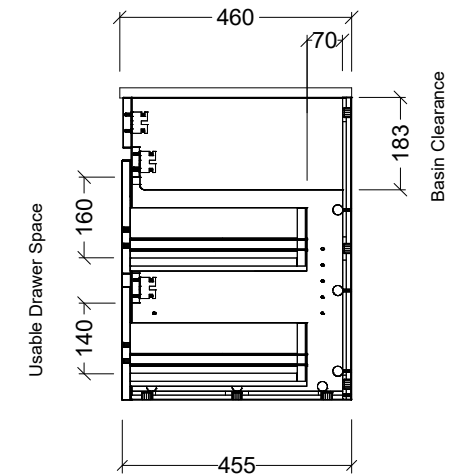

CABINET DETAILS

Range	Bargo 1500mm
Description	Single Bowl Wall Hung
Cabinet SKU	BAR-VCO-1500-C-X-W

TOP DETAILS

Available Tops:	Alpha Ceramic
	Regal Mineral
	Haven Matt Dolomite
	Quest Gloss Dolomite
	Classic Mineral
	SilkSurface
	Stone

Timberline Bathroom Products Pty Ltd
22 Myrtle Drive, Armidale NSW 2350
www.timberline.com.au | 02 6773 8500

PLEASE NOTE: Due to the manufacturing process of ceramic tops, size variation (+/- 3%) is to be expected. E&OE. Copyright ©