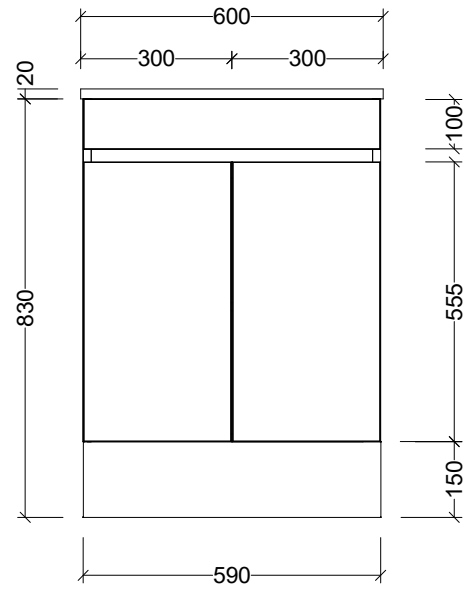

T Timberline

CABINET DETAILS

Range	Bargo 600mm
Description	Single Bowl Floorstanding
Cabinet SKU	BAR-VCO-600-C-X-F

TOP DETAILS

Available Tops:	Alpha Ceramic
	Regal Mineral
	Haven Matt Dolomite
	Quest Gloss Dolomite
	Classic Mineral
	SilkSurface
	Stone

Timberline Bathroom Products Pty Ltd
22 Myrtle Drive, Armidale NSW 2350
www.timberline.com.au | 02 6773 8500

PLEASE NOTE: Due to the manufacturing process of ceramic tops, size variation (+/- 3%) is to be expected. E&OE. Copyright ©