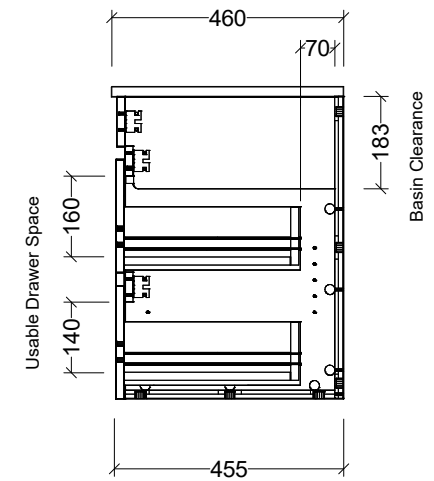

CABINET DETAILS

Range	Bargo 2100mm
Description	Single Bowl Wall Hung
Cabinet SKU	BAR-VCO-2100-C-X-W
TOP DETAILS	
Available Tops:	Regal Mineral
	Classic Mineral
	SilkSurface
	Stone

Timberline Bathroom Products Pty Ltd
22 Myrtle Drive, Armidale NSW 2350
www.timberline.com.au | 02 6773 8500

PLEASE NOTE: Due to the manufacturing process of ceramic tops, size variation (+/- 3%) is to be expected. E&OE. Copyright ©