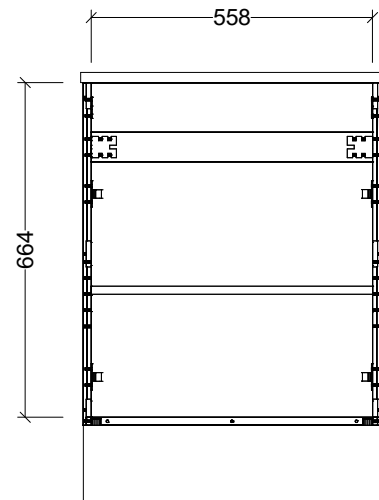

T Timberline

CABINET DETAILS

Range	Bargo 600mm
Description	Single Bowl Floorstanding
Cabinet SKU	BAR-VCO-600-C-X-F

TOP DETAILS

Available Tops:	Alpha Ceramic
	Regal Mineral
	Haven Matt Dolomite
	Quest Gloss Dolomite
	Classic Mineral
	SilkSurface
	Stone

Timberline Bathroom Products Pty Ltd
22 Myrtle Drive, Armidale NSW 2350
www.timberline.com.au | 02 6773 8500

PLEASE NOTE: Due to the manufacturing process of ceramic tops, size variation (+/- 3%) is to be expected. E&OE. Copyright ©