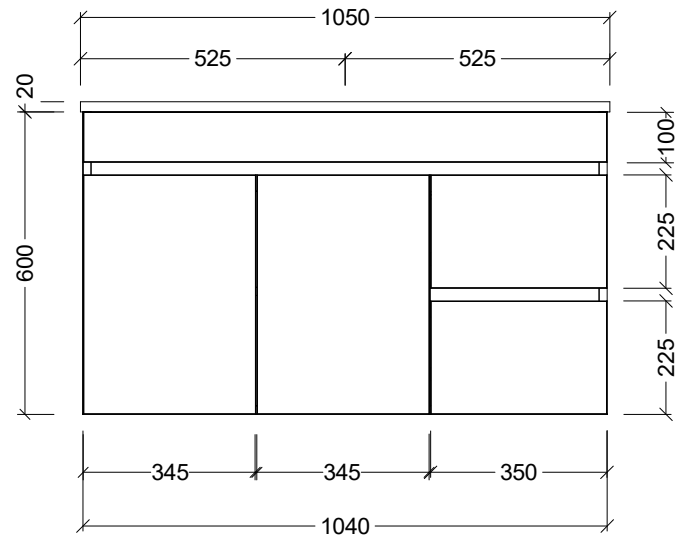

CABINET DETAILS

Range	Bargo 1050mm
Description	Single Bowl Wall Hung
Cabinet SKU	BAR-VCO-1050-C-X-W

TOP DETAILS

Available Tops:	Alpha Ceramic
	Regal Mineral
	Haven Matt Dolomite
	Quest Gloss Dolomite
	Classic Mineral
	SilkSurface
	Stone

Timberline Bathroom Products Pty Ltd
22 Myrtle Drive, Armidale NSW 2350
www.timberline.com.au | 02 6773 8500

PLEASE NOTE: Due to the manufacturing process of ceramic tops, size variation (+/- 3%) is to be expected. E&OE. Copyright ©

LH and RH Drawer Options Available