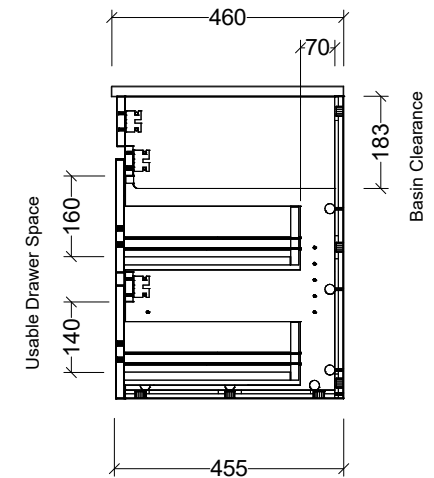

CABINET DETAILS

Range	Bargo 2100mm
Description	Double Bowl Wall Hung
Cabinet SKU	BAR-VCO-2100-D-X-W

TOP DETAILS

Available Tops:	Waste Centres (mm)
Classic Mineral	600
SilkSurface	620
Stone	620

Timberline Bathroom Products Pty Ltd
22 Myrtle Drive, Armidale NSW 2350
www.timberline.com.au | 02 6773 8500

PLEASE NOTE: Due to the manufacturing process of ceramic tops, size variation (+/- 3%) is to be expected. E&OE. Copyright ©