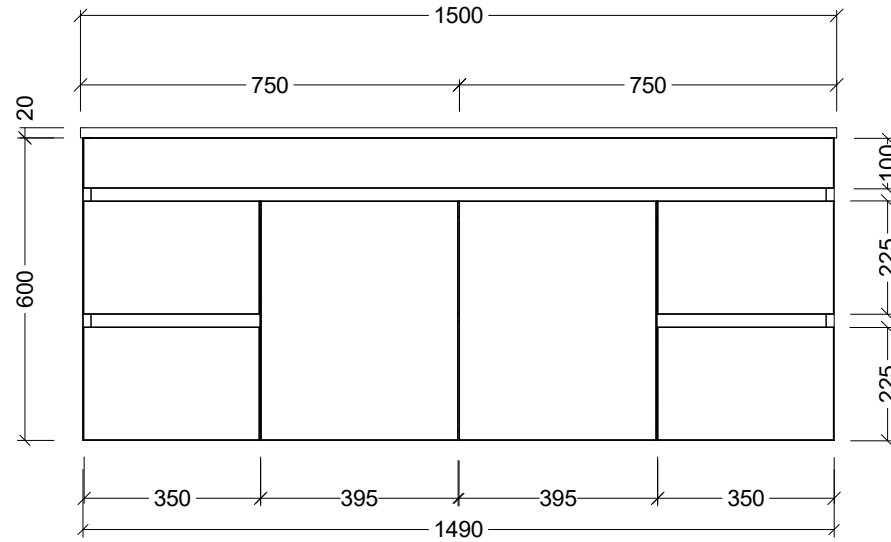

CABINET DETAILS

Range	Bargo 1500mm
Description	Single Bowl Wall Hung
Cabinet SKU	BAR-VCO-1500-C-X-W

TOP DETAILS

Available Tops:	Alpha Ceramic
	Regal Mineral
	Haven Matt Dolomite
	Quest Gloss Dolomite
	Classic Mineral
	SilkSurface
	Stone

Timberline Bathroom Products Pty Ltd
22 Myrtle Drive, Armidale NSW 2350
www.timberline.com.au | 02 6773 8500

PLEASE NOTE: Due to the manufacturing process of ceramic tops, size variation (+/- 3%) is to be expected. E&OE. Copyright ©