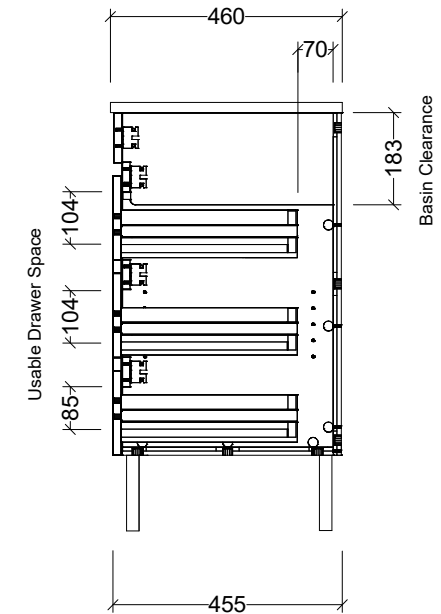

CABINET DETAILS

Range	Bargo 1500mm
Description	Double Bowl On Legs
Cabinet SKU	BAR-VCO-1500-D-X-L
TOP DETAILS	
Available Tops:	Waste Centres (mm)
Alpha Ceramic	420
Regal Mineral	410
Quest Gloss Dolomite	420
Haven Matt Dolomite	420
Classic Mineral	440
SilkSurface	420
Stone	420

Timberline Bathroom Products Pty Ltd
22 Myrtle Drive, Armidale NSW 2350
www.timberline.com.au | 02 6773 8500

PLEASE NOTE: Due to the manufacturing process of ceramic tops, size variation (+/- 3%) is to be expected. E&OE. Copyright ©