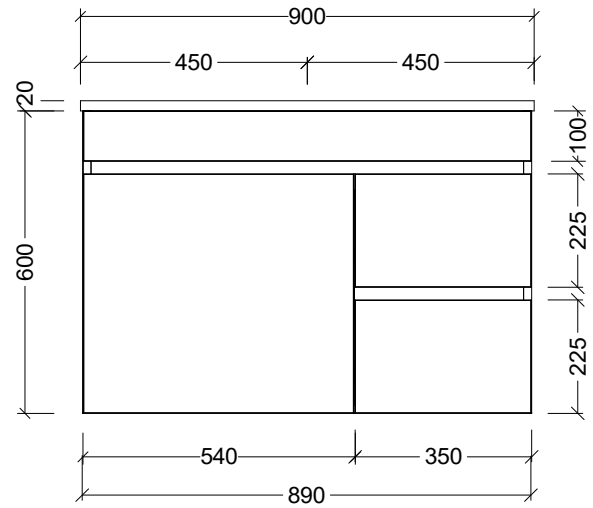

CABINET DETAILS

Range	Bargo 900mm
Description	Single Bowl Wall Hung
Cabinet SKU	BAR-VCO-900-C-X-W

TOP DETAILS

Available Tops:	Alpha Ceramic
	Regal Mineral
	Haven Matt Dolomite
	Quest Gloss Dolomite
	Classic Mineral
	SilkSurface
	Stone

Timberline Bathroom Products Pty Ltd
22 Myrtle Drive, Armidale NSW 2350
www.timberline.com.au | 02 6773 8500

PLEASE NOTE: Due to the manufacturing process of ceramic tops, size variation (+/- 3%) is to be expected. E&OE. Copyright ©

LH and RH Drawer Options Available