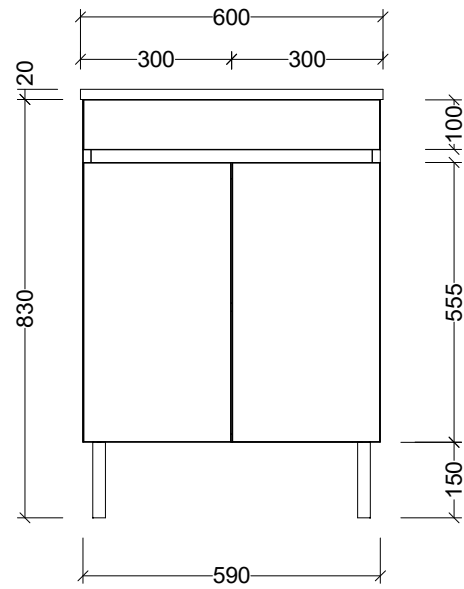

Timberline

CABINET DETAILS	
Range	Bargo 600mm
Description	Single Bowl On Legs
Cabinet SKU	BAR-VCO-600-C-X-L
TOP DETAILS	
Available Tops:	Alpha Ceramic
	Regal Mineral
	Haven Matt Dolomite
	Quest Gloss Dolomite
	Classic Mineral
	SilkSurface
	Stone

Timberline Bathroom Products Pty Ltd
22 Myrtle Drive, Armidale NSW 2350
www.timberline.com.au | 02 6773 8500

PLEASE NOTE: Due to the manufacturing process of ceramic tops, size variation (+/- 3%) is to be expected. E&OE. Copyright ©