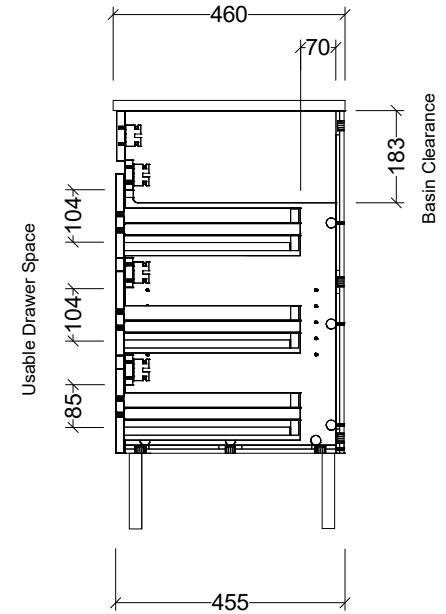

CABINET DETAILS	
Range	Bargo 900mm
Description	Single Bowl On Legs
Cabinet SKU	BAR-VCO-900-C-X-L
TOP DETAILS	
Available Tops:	Alpha Ceramic
	Regal Mineral
	Haven Matt Dolomite
	Quest Gloss Dolomite
	Classic Mineral
	SilkSurface
	Stone

Timberline Bathroom Products Pty Ltd
22 Myrtle Drive, Armidale NSW 2350
www.timberline.com.au | 02 6773 8500

PLEASE NOTE: Due to the manufacturing process of ceramic tops, size variation (+/- 3%) is to be expected. E&OE. Copyright ©