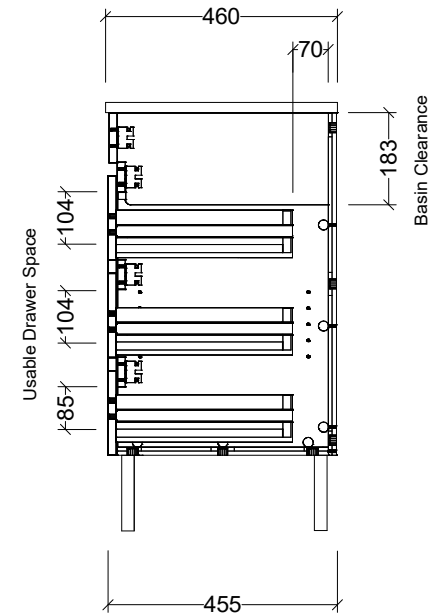

CABINET DETAILS

Range	Bargo 1200mm
Description	Single Bowl On Legs
Cabinet SKU	BAR-VCO-1200-C-X-L

TOP DETAILS

Available Tops:	Alpha Ceramic
	Regal Mineral
	Haven Matt Dolomite
	Quest Gloss Dolomite
	Classic Mineral
	SilkSurface
	Stone

Timberline Bathroom Products Pty Ltd
22 Myrtle Drive, Armidale NSW 2350
www.timberline.com.au | 02 6773 8500

PLEASE NOTE: Due to the manufacturing process of ceramic tops, size variation (+/- 3%) is to be expected. E&OE. Copyright ©