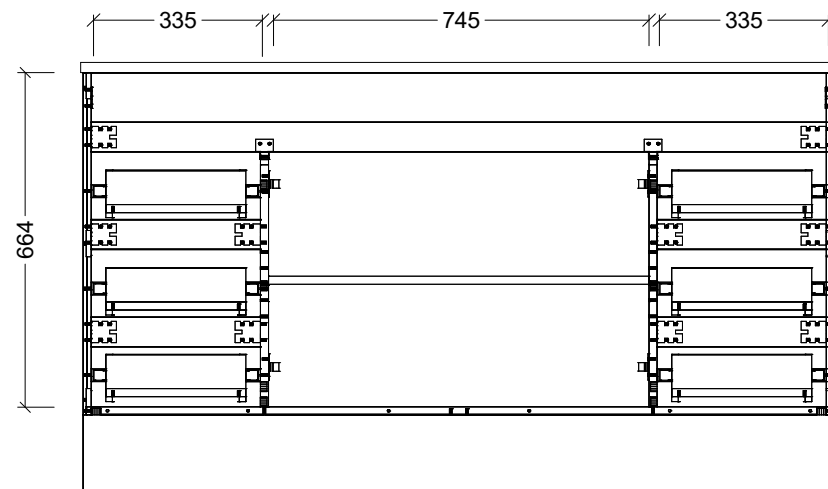

CABINET DETAILS

Range	Bargo 1500mm
Description	Single Bowl Floorstanding
Cabinet SKU	BAR-VCO-1500-C-X-F

TOP DETAILS

Available Tops:	Alpha Ceramic
	Regal Mineral
	Haven Matt Dolomite
	Quest Gloss Dolomite
	Classic Mineral
	SilkSurface
	Stone

Timberline Bathroom Products Pty Ltd
22 Myrtle Drive, Armidale NSW 2350
www.timberline.com.au | 02 6773 8500

PLEASE NOTE: Due to the manufacturing process of ceramic tops, size variation (+/- 3%) is to be expected. E&OE. Copyright ©