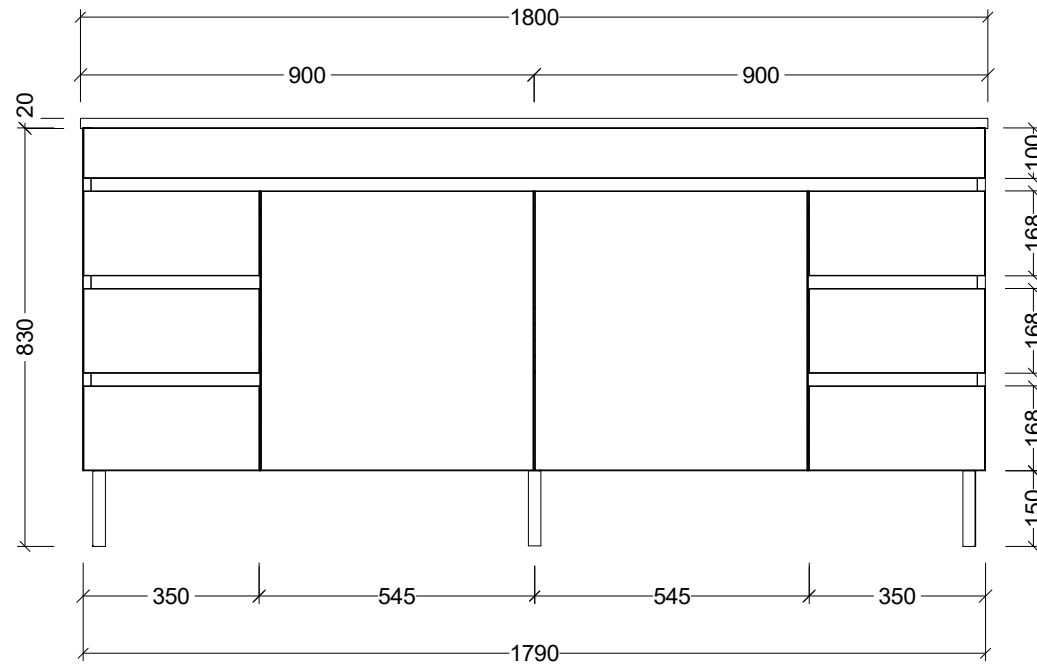

PLEASE NOTE: Due to the manufacturing process of ceramic tops, size variation (+/- 3%) is to be expected. E&OE. Copyright ©

CABINET DETAILS

Range	Bargo 1800mm
Description	Double Bowl Wall Hung
Cabinet SKU	BAR-VCO-1800-D-X-W