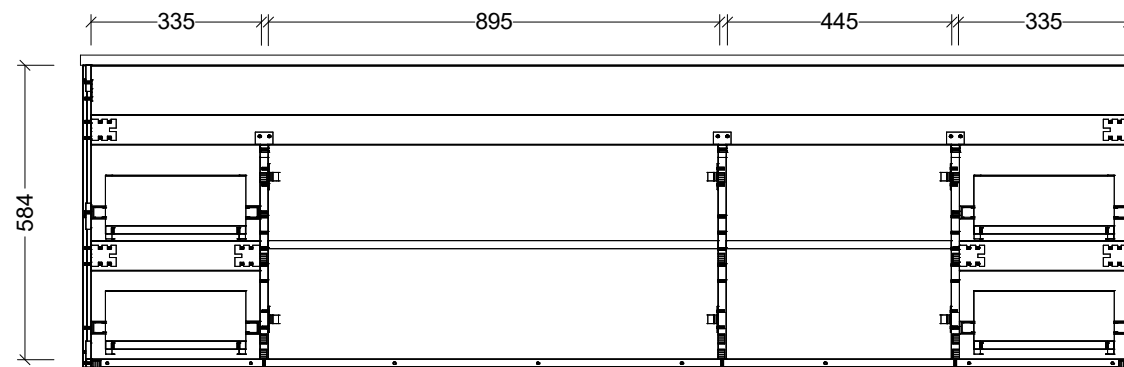

CABINET DETAILS

Range	Bargo 2100mm
Description	Double Bowl Wall Hung
Cabinet SKU	BAR-VCO-2100-D-X-W

TOP DETAILS

Available Tops:	Waste Centres (mm)
Classic Mineral	600
SilkSurface	620
Stone	620

Timberline Bathroom Products Pty Ltd
22 Myrtle Drive, Armidale NSW 2350
www.timberline.com.au | 02 6773 8500

PLEASE NOTE: Due to the manufacturing process of ceramic tops, size variation (+/- 3%) is to be expected. E&OE. Copyright ©