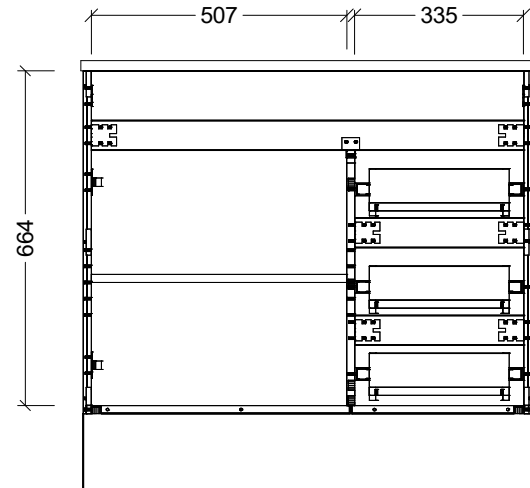

LH and RH Drawer Options Available

T Timberline

CABINET DETAILS

Range	Bargo 900mm
Description	Single Bowl Floorstanding
Cabinet SKU	BAR-VCO-900-C-X-F

TOP DETAILS

Available Tops:	Alpha Ceramic
	Regal Mineral
	Haven Matt Dolomite
	Quest Gloss Dolomite
	Classic Mineral
	SilkSurface
	Stone

Timberline Bathroom Products Pty Ltd
22 Myrtle Drive, Armidale NSW 2350
www.timberline.com.au | 02 6773 8500

PLEASE NOTE: Due to the manufacturing process of ceramic tops, size variation (+/- 3%) is to be expected. E&OE. Copyright ©