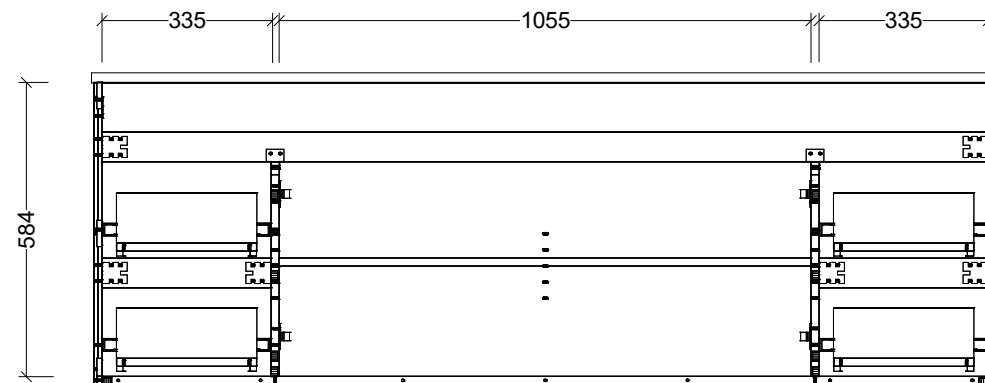

CABINET DETAILS

Range	Bargo 1800mm
Description	Double Bowl Wall Hung
Cabinet SKU	BAR-VCO-1800-D-X-W

Available Tops:	Waste Centres (mm)
Classic Mineral	520
Regal Mineral	510
SilkSurface	520
Stone	520

Timberline Bathroom Products Pty Ltd
22 Myrtle Drive, Armidale NSW 2350
www.timberline.com.au | 02 6773 8500

PLEASE NOTE: Due to the manufacturing process of ceramic tops, size variation (+/- 3%) is to be expected. E&OE. Copyright ©