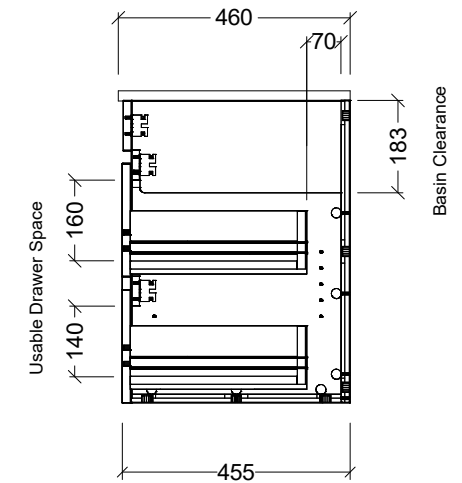

CABINET DETAILS

Range	Bargo 1800mm
Description	Single Bowl Wall Hung
Cabinet SKU	BAR-VCO-1800-C-X-W
TOP DETAILS	
Available Tops:	Regal Mineral
	Classic Mineral
	SilkSurface
	Stone

Timberline Bathroom Products Pty Ltd
22 Myrtle Drive, Armidale NSW 2350
www.timberline.com.au | 02 6773 8500

PLEASE NOTE: Due to the manufacturing process of ceramic tops, size variation (+/- 3%) is to be expected. E&OE. Copyright ©