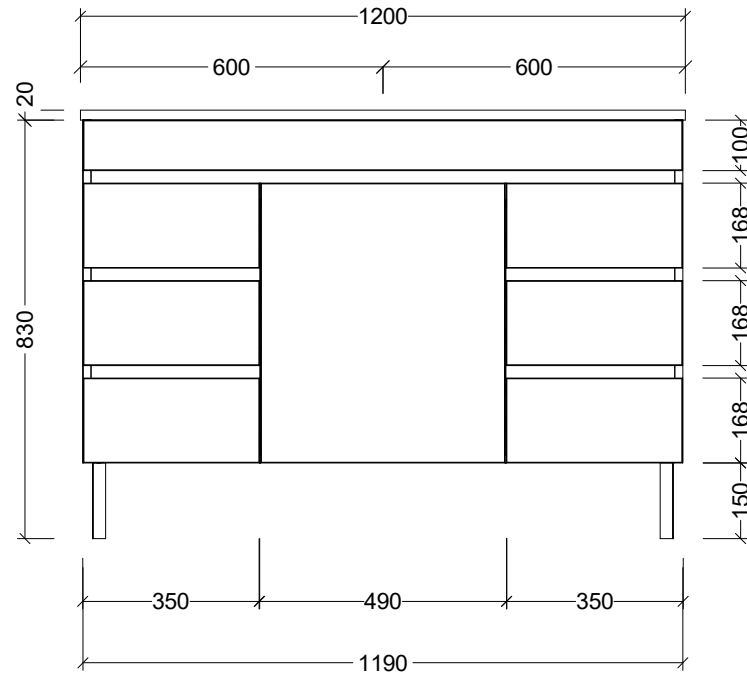

CABINET DETAILS

Range	Bargo 1200mm
Description	Single Bowl On Legs
Cabinet SKU	BAR-VCO-1200-C-X-L

TOP DETAILS

Available Tops:	Alpha Ceramic
	Regal Mineral
	Haven Matt Dolomite
	Quest Gloss Dolomite
	Classic Mineral
	SilkSurface
	Stone

Timberline Bathroom Products Pty Ltd
22 Myrtle Drive, Armidale NSW 2350
www.timberline.com.au | 02 6773 8500

PLEASE NOTE: Due to the manufacturing process of ceramic tops, size variation (+/- 3%) is to be expected. E&OE. Copyright ©