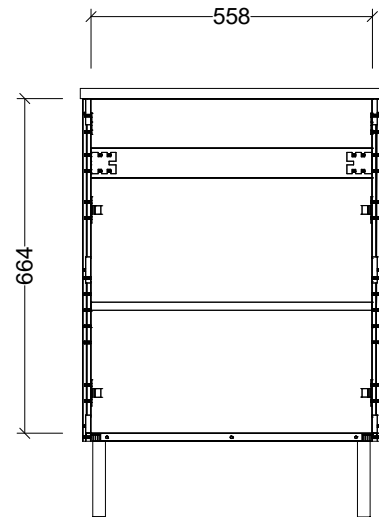

Timberline

CABINET DETAILS	
Range	Bargo 600mm
Description	Single Bowl On Legs
Cabinet SKU	BAR-VCO-600-C-X-L
TOP DETAILS	
Available Tops:	Alpha Ceramic
	Regal Mineral
	Haven Matt Dolomite
	Quest Gloss Dolomite
	Classic Mineral
	SilkSurface
	Stone

Timberline Bathroom Products Pty Ltd
22 Myrtle Drive, Armidale NSW 2350
www.timberline.com.au | 02 6773 8500

PLEASE NOTE: Due to the manufacturing process of ceramic tops, size variation (+/- 3%) is to be expected. E&OE. Copyright ©