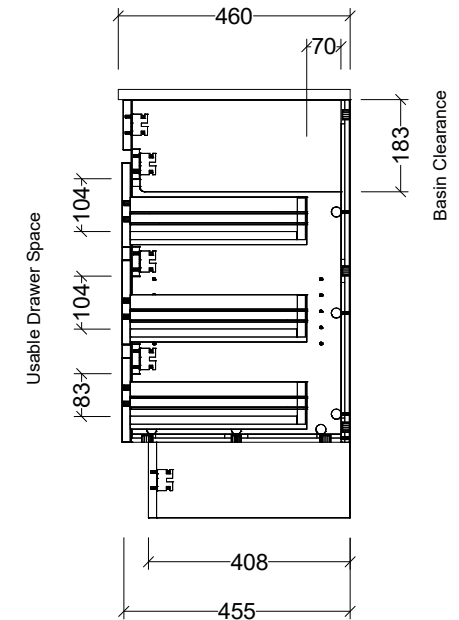

T Timberline

CABINET DETAILS

Range	Bargo 1800mm
Description	Double Bowl Floorstanding
Cabinet SKU	BAR-VCO-1800-D-X-F
Available Tops:	Waste Centres (mm)
Classic Mineral	520
Regal Mineral	510
SilkSurface	520
Stone	520

Timberline Bathroom Products Pty Ltd
22 Myrtle Drive, Armidale NSW 2350
www.timberline.com.au | 02 6773 8500

PLEASE NOTE: Due to the manufacturing process of ceramic tops, size variation (+/- 3%) is to be expected. E&OE. Copyright ©