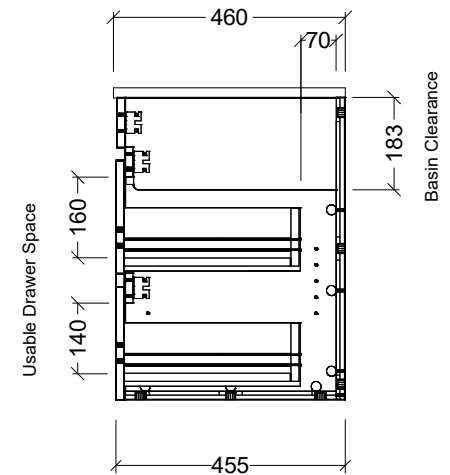

CABINET DETAILS

Range	Bargo 1500mm
Description	Double Bowl Wall Hung
Cabinet SKU	BAR-VCO-1500-D-X-W
TOP DETAILS	
Available Tops:	Waste Centres (mm)
Alpha Ceramic	420
Regal Mineral	410
Quest Gloss Dolomite	420
Haven Matt Dolomite	420
Classic Mineral	440
SilkSurface	420
Stone	420

Timberline Bathroom Products Pty Ltd
22 Myrtle Drive, Armidale NSW 2350
www.timberline.com.au | 02 6773 8500

PLEASE NOTE: Due to the manufacturing process of ceramic tops, size variation (+/- 3%) is to be expected. E&OE. Copyright ©