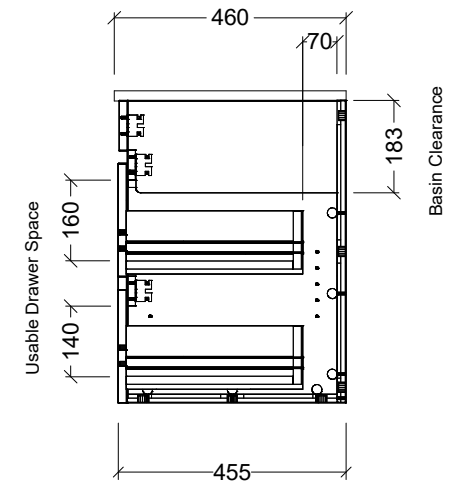

CABINET DETAILS

Range	Bargo 900mm
Description	Single Bowl Wall Hung
Cabinet SKU	BAR-VCO-900-C-X-W

TOP DETAILS

Available Tops:	Alpha Ceramic
	Regal Mineral
	Haven Matt Dolomite
	Quest Gloss Dolomite
	Classic Mineral
	SilkSurface
	Stone

Timberline Bathroom Products Pty Ltd
22 Myrtle Drive, Armidale NSW 2350
www.timberline.com.au | 02 6773 8500

PLEASE NOTE: Due to the manufacturing process of ceramic tops, size variation (+/- 3%) is to be expected. E&OE. Copyright ©

LH and RH Drawer Options Available