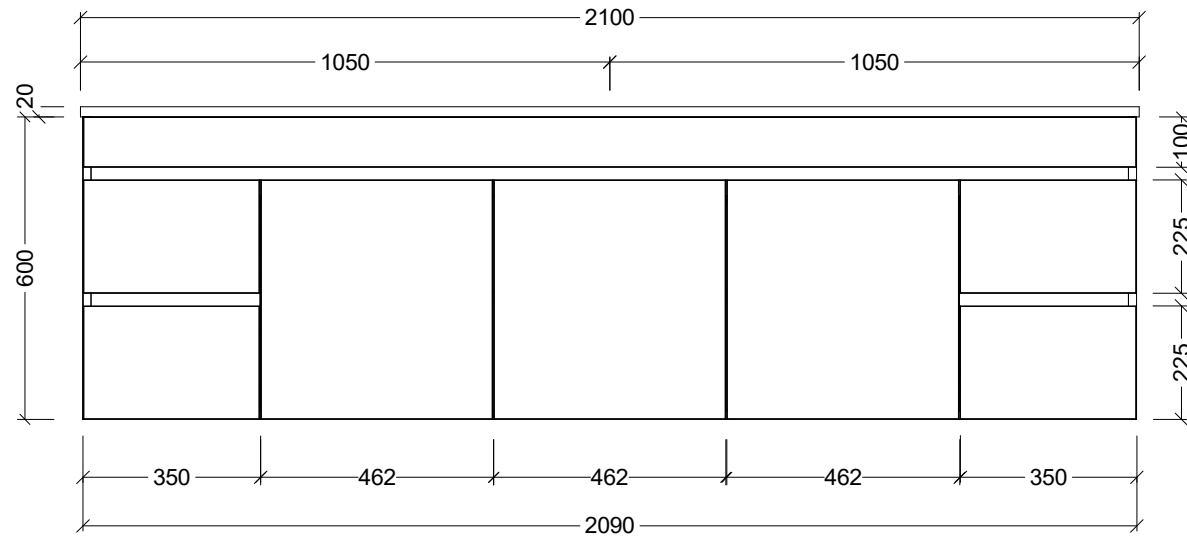

CABINET DETAILS

Range	Bargo 2100mm
Description	Single Bowl Wall Hung
Cabinet SKU	BAR-VCO-2100-C-X-W
TOP DETAILS	
Available Tops:	Regal Mineral
	Classic Mineral
	SilkSurface
	Stone

Timberline Bathroom Products Pty Ltd
22 Myrtle Drive, Armidale NSW 2350
www.timberline.com.au | 02 6773 8500

PLEASE NOTE: Due to the manufacturing process of ceramic tops, size variation (+/- 3%) is to be expected. E&OE. Copyright ©