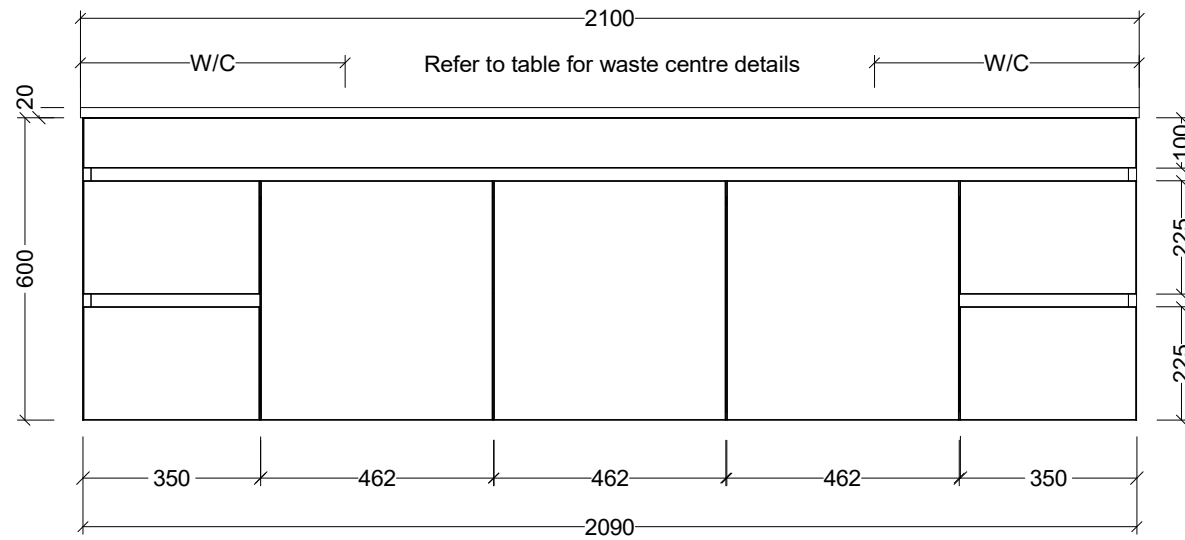

CABINET DETAILS

Range	Bargo 2100mm
Description	Double Bowl Wall Hung
Cabinet SKU	BAR-VCO-2100-D-X-W

TOP DETAILS

Available Tops:	Waste Centres (mm)
Classic Mineral	600
SilkSurface	620
Stone	620

Timberline Bathroom Products Pty Ltd
22 Myrtle Drive, Armidale NSW 2350
www.timberline.com.au | 02 6773 8500

PLEASE NOTE: Due to the manufacturing process of ceramic tops, size variation (+/- 3%) is to be expected. E&OE. Copyright ©