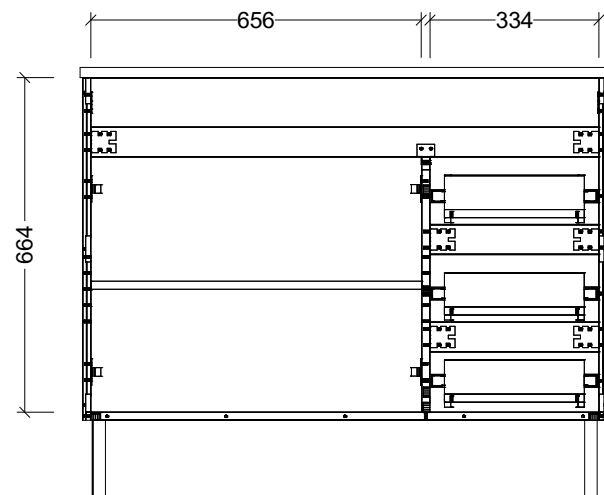

LH and RH Drawer Options Available