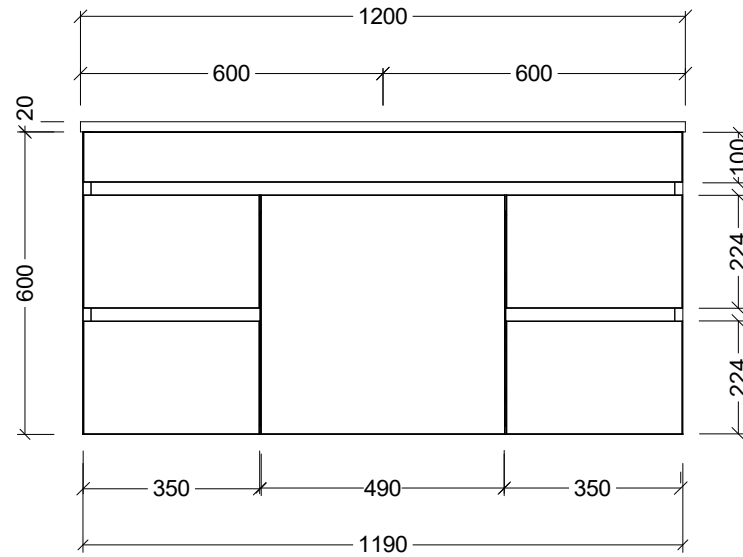

CABINET DETAILS

Range	Bargo 1200mm
Description	Single Bowl Wall Hung
Cabinet SKU	BAR-VCO-1200-C-X-W

TOP DETAILS

Available Tops:	Alpha Ceramic
	Regal Mineral
	Haven Matt Dolomite
	Quest Gloss Dolomite
	Classic Mineral
	SilkSurface
	Stone

Timberline Bathroom Products Pty Ltd
22 Myrtle Drive, Armidale NSW 2350
www.timberline.com.au | 02 6773 8500

PLEASE NOTE: Due to the manufacturing process of ceramic tops, size variation (+/- 3%) is to be expected. E&OE. Copyright ©