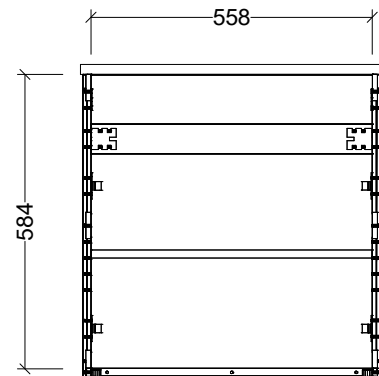

CABINET DETAILS

Range	Bargo 600mm
Description	Single Bowl Wall Hung
Cabinet SKU	BAR-VCO-600-C-X-W

TOP DETAILS

Available Tops:	Alpha Ceramic
	Regal Mineral
	Haven Matt Dolomite
	Quest Gloss Dolomite
	Classic Mineral
	SilkSurface
	Stone

Timberline Bathroom Products Pty Ltd
22 Myrtle Drive, Armidale NSW 2350
www.timberline.com.au | 02 6773 8500

PLEASE NOTE: Due to the manufacturing process of ceramic tops, size variation (+/- 3%) is to be expected. E&OE. Copyright ©