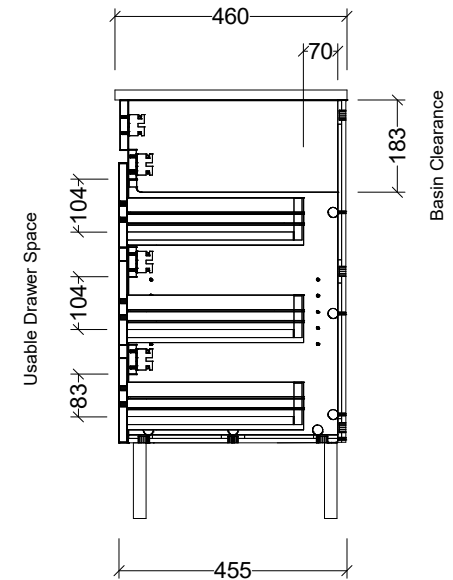

TOP DETAILS

Available Tops:	Alpha Ceramic
	Regal Mineral
	Haven Matt Dolomite
	Quest Gloss Dolomite
	Classic Mineral
	SilkSurface
	Stone

Timberline Bathroom Products Pty Ltd
22 Myrtle Drive, Armidale NSW 2350
www.timberline.com.au | 02 6773 8500

PLEASE NOTE: Due to the manufacturing process of ceramic tops, size variation (+/- 3%) is to be expected. E&OE. Copyright ©