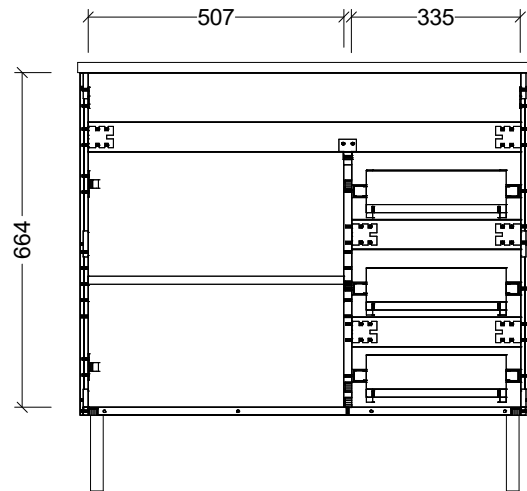

CABINET DETAILS	
Range	Bargo 900mm
Description	Single Bowl On Legs
Cabinet SKU	BAR-VCO-900-C-X-L
TOP DETAILS	
Available Tops:	Alpha Ceramic
	Regal Mineral
	Haven Matt Dolomite
	Quest Gloss Dolomite
	Classic Mineral
	SilkSurface
	Stone

Timberline Bathroom Products Pty Ltd
22 Myrtle Drive, Armidale NSW 2350
www.timberline.com.au | 02 6773 8500

PLEASE NOTE: Due to the manufacturing process of ceramic tops, size variation (+/- 3%) is to be expected. E&OE. Copyright ©