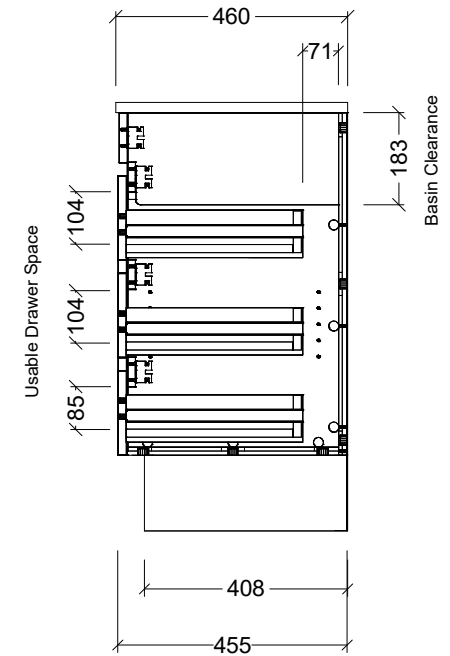

TOP DETAILS

Available Tops:	Alpha Ceramic
	Regal Mineral
	Haven Matt Dolomite
	Quest Gloss Dolomite
	Classic Mineral
	SilkSurface
	Stone

Timberline Bathroom Products Pty Ltd
22 Myrtle Drive, Armidale NSW 2350
www.timberline.com.au | 02 6773 8500

PLEASE NOTE: Due to the manufacturing process of ceramic tops, size variation (+/- 3%) is to be expected. E&OE. Copyright ©