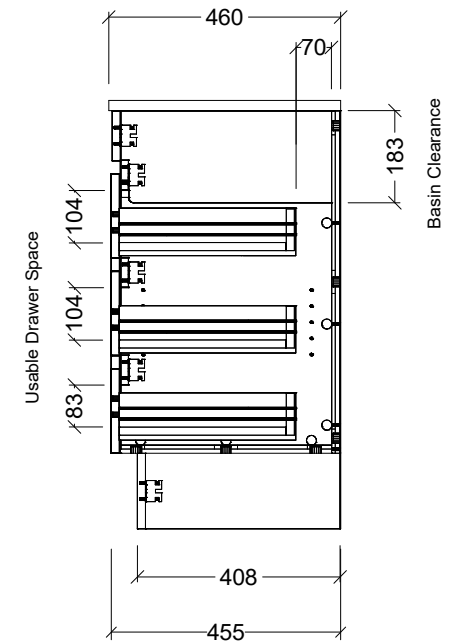

TOP DETAILS

Available Tops:	Alpha Ceramic
	Regal Mineral
	Haven Matt Dolomite
	Quest Gloss Dolomite
	Classic Mineral
	SilkSurface
	Stone

Timberline Bathroom Products Pty Ltd
22 Myrtle Drive, Armidale NSW 2350
www.timberline.com.au | 02 6773 8500

PLEASE NOTE: Due to the manufacturing process of ceramic tops, size variation (+/- 3%) is to be expected. E&OE. Copyright ©