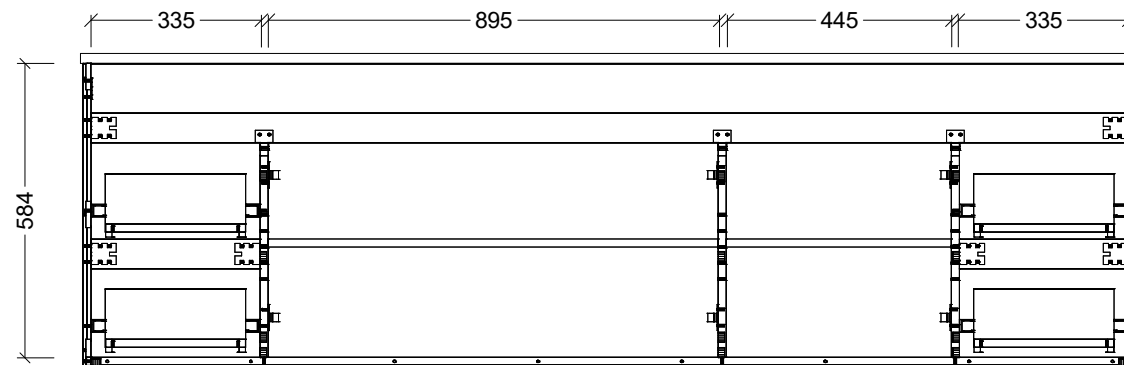

CABINET DETAILS

Range	Bargo 2100mm
Description	Single Bowl Wall Hung
Cabinet SKU	BAR-VCO-2100-C-X-W
TOP DETAILS	
Available Tops:	Regal Mineral
	Classic Mineral
	SilkSurface
	Stone

Timberline Bathroom Products Pty Ltd
22 Myrtle Drive, Armidale NSW 2350
www.timberline.com.au | 02 6773 8500

PLEASE NOTE: Due to the manufacturing process of ceramic tops, size variation (+/- 3%) is to be expected. E&OE. Copyright ©