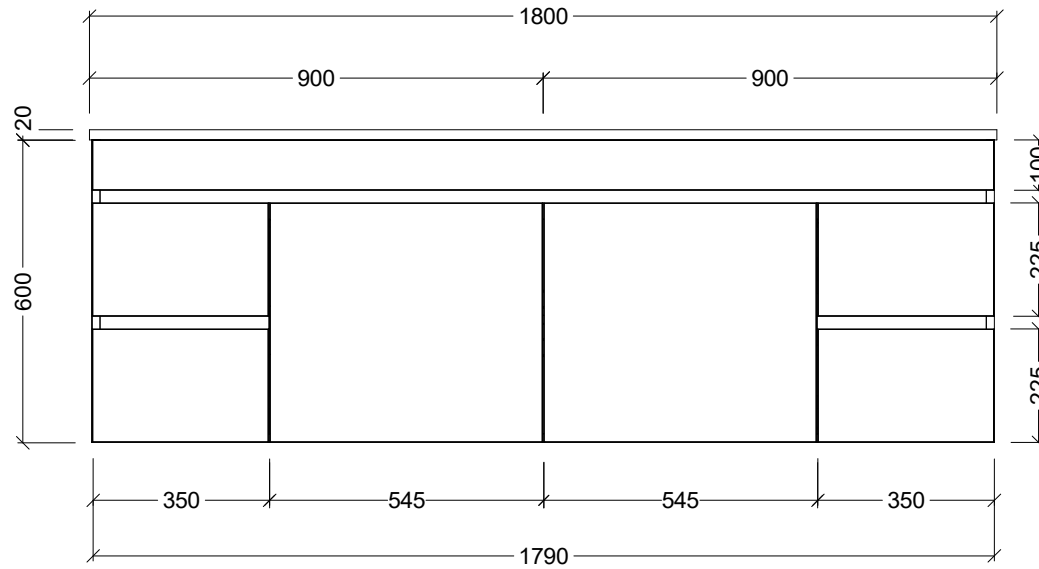

CABINET DETAILS

Range	Bargo 1800mm
Description	Single Bowl Wall Hung
Cabinet SKU	BAR-VCO-1800-C-X-W
TOP DETAILS	
Available Tops:	Regal Mineral
	Classic Mineral
	SilkSurface
	Stone

Timberline Bathroom Products Pty Ltd
22 Myrtle Drive, Armidale NSW 2350
www.timberline.com.au | 02 6773 8500

PLEASE NOTE: Due to the manufacturing process of ceramic tops, size variation (+/- 3%) is to be expected. E&OE. Copyright ©