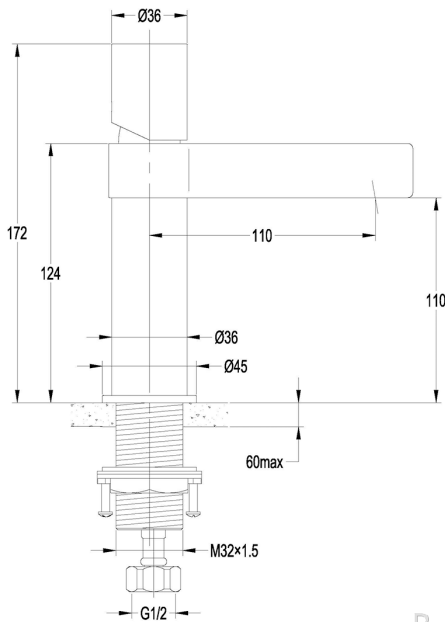

Bella Vista

PRODUCT INFORMATION

Size:

- 155mm x 110mm x 45mm
- 25mm Cartridge

WELS

- Water rating – 6 star
- 4.5 litres per minute
- Registration Number:T32737

FINISH

MAINTENANCE AND CARE