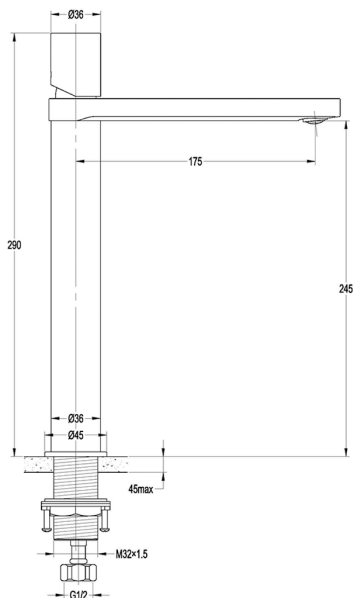

Bella Vista™

TALL BASIN MIXER – ZENON

Bella Vista

Bella Vista

PRODUCT INFORMATION

Size:

- 290mm x 175mm x 45mm
- 25mm Cartridge

‘WELS’

- Water rating – 6 star
- 4.5 litres per minute
- Registration number: T32738

FINISH

MAINTENANCE AND CARE