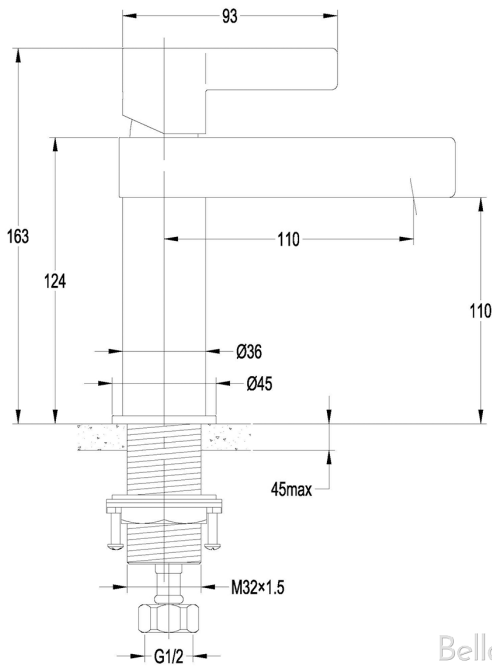

BASIN MIXER – VIVO

Colour Options:

Bella Vista

Bella Vista

PRODUCT INFORMATION

Size:

- 163mm x 110mm x 45mm

WELS

- Water rating – 5 star
- 5.5 litres per minute
- Registration number: T32734

FINISH

Chrome

Chrome and Black

Black and Rose Gold

MAINTENANCE AND CARE

Regularly clean with mild liquid detergent or soap and water