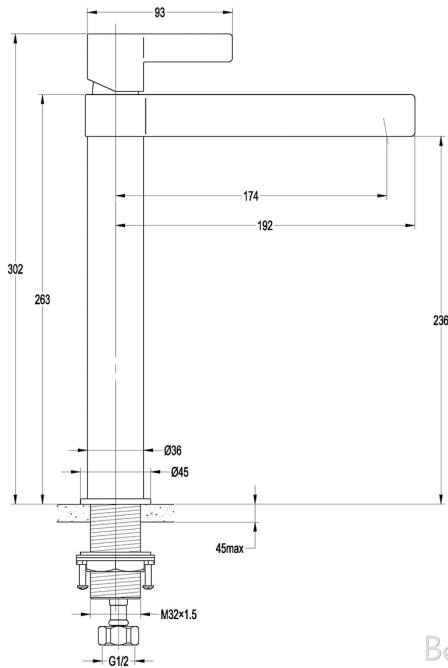

TALL BASIN MIXER – VIVO

Colour Options:

Bella Vista

Bella Vista

PRODUCT INFORMATION

Size:

- 302mm x 174mm x 45mm

WELS

- Water rating – 5 star
- 5.5 litres per minute
- Registration number:T32735

FINISH

Chrome

Black and Rose Gold

MAINTENANCE AND CARE

Regularly clean with mild liquid detergent or soap and water