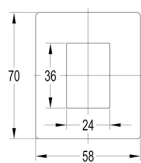

BATH SPOUT – ZENON NOIR

Bella Vista

PRODUCT INFORMATION

Size: 188mm x 70mm x 58mm

FINISH

Chrome & Black

MAINTENANCE AND CARE

Regularly clean with mild liquid detergent or soap and water