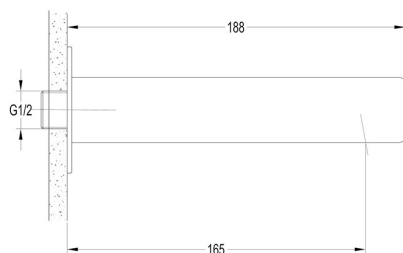

BATH SPOUT – ZENON NOIR

Bella Vista

PRODUCT INFORMATION

Size: 188mm x 70mm x 58mm

FINISH

Chrome & Black

MAINTENANCE AND CARE

Regularly clean with mild liquid detergent or soap and water

Bella Vista