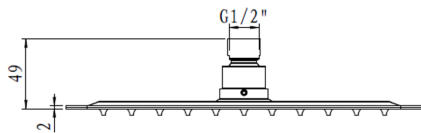

Colour Options:

Bella Vista