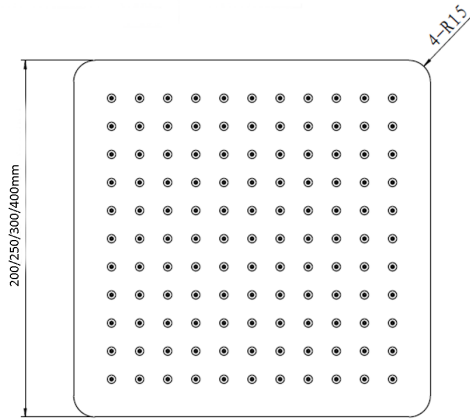

## SHOWER HEAD RAINFALL 'STAINLESS' – SQUARE

### Colour Options:

Bella Vista

Bella Vista

### Head Sizes Available:

- 200mm x 250mm x 3mm
- 250mm x 250mm x 3mm
- 300mm x 300mm x 3mm
- 400mm x 400mm x 3mm