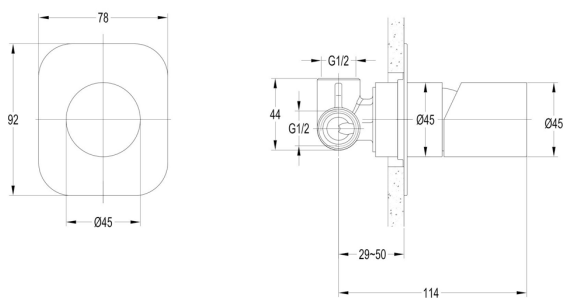

Bella Vista

PRODUCT INFORMATION

Size:

- 92mm x 78mm x 114mm
- 35mm Cartridge

FINISH

MAINTENANCE AND CARE