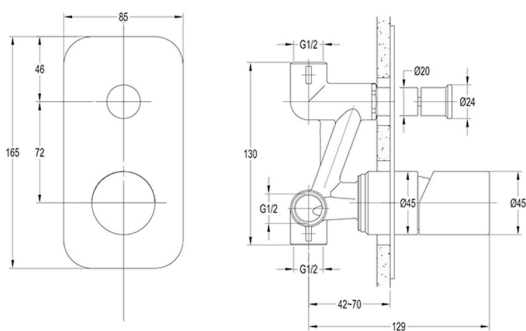

Bella Vista

PRODUCT INFORMATION

Size:

- 165mm x 85mm x 129mm
- 35mm Cartridge

FINISH

MAINTENANCE AND CARE