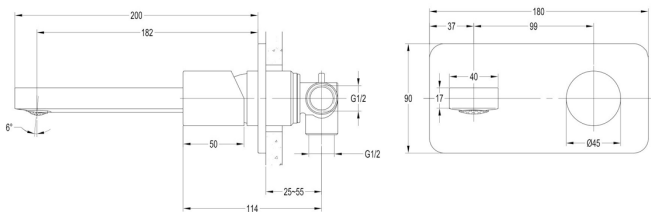

Bella Vista™

MIXER AND SPOUT COMBO – ‘ZENON’

Bella Vista

Bella Vista

PRODUCT INFORMATION

Size:

- 190mm x 190mm x 200mm
- 35mm Cartridge

‘WELS’

- Water rating – 6 star
- 4.5 litres per minute
- Registration number: T32792

FINISH

MAINTENANCE AND CARE