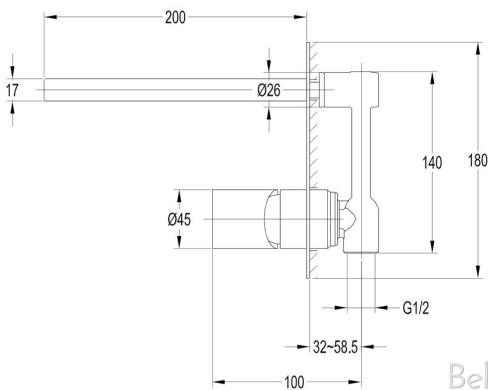

Bella Vista