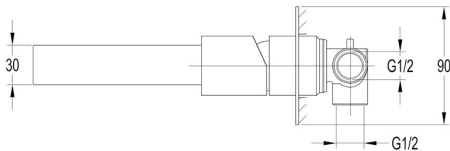

Bella Vista