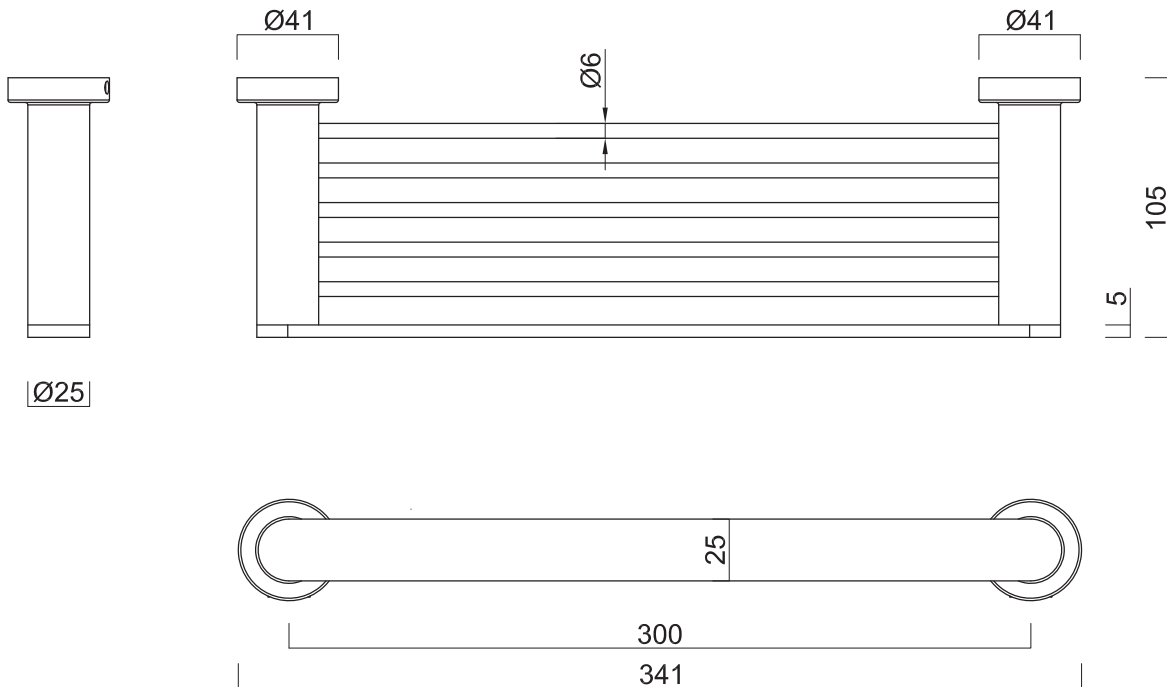

GARETH
ASHTON

CEA04

PREMIUM SHOWER SHELF 300MM

AVAILABLE IN

CEA04
(CHROME)

CEA04-B
(BLACK)

CEA04-BN
(BRUSHED NICKEL)

P: 1800 809 143