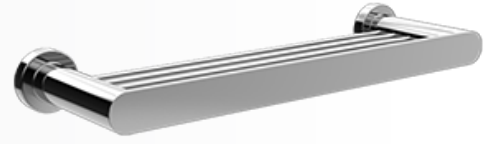

GARETH
ASHTON

CEA04

PREMIUM SHOWER SHELF 300MM

AVAILABLE IN

CEA04
(CHROME)

CEA04-B
(BLACK)

CEA04-BN
(BRUSHED NICKEL)

P: 1800 809 143