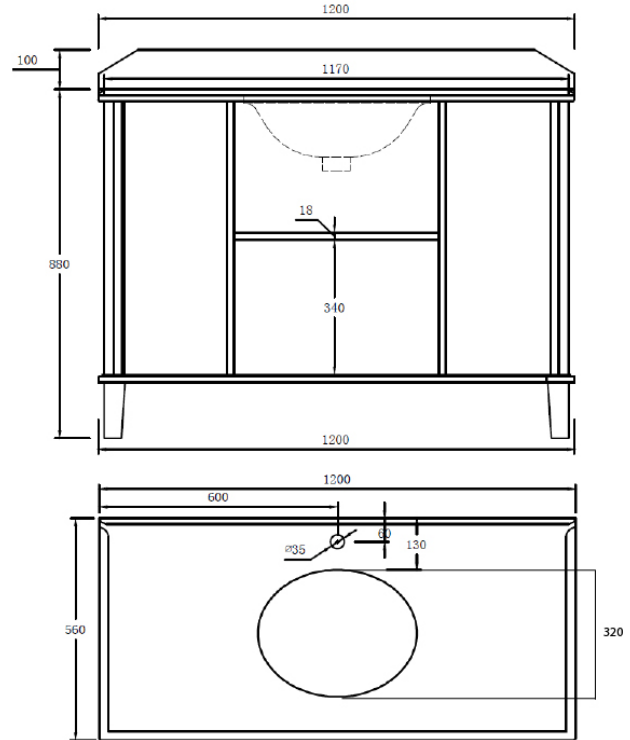

Coventry 120 x 55 Single Bowl Satin White Vanity with Real Marble Top & Ceramic Undercounter Basin

Code: CO120W

Specifications

- Top Material: Genuine Carrara marble
- Basin Material: Ceramic
- Vanity Material: Genuine rubberwood timber
- Vanity Finish: White Polyurethane Satin
- Requires waste: 32mm with overflow
- Tap Holes Available: One or three
- Configuration: Two soft close doors, six soft close drawers
- Knob handles available in matte black and chrome, antique brass available upon request
- Includes internal shelf
- Includes 100mm high marble splashback
- Suitable for P-trap and S-trap installation
- Natural stone variations: Marble is a natural material so each top is one of a kind. As it is a product of nature, it is prone to variations in colour, shade, pattern, texture, and density; all of which are inherent in such natural materials. It is these characteristics that add to the beauty and charm of the material.