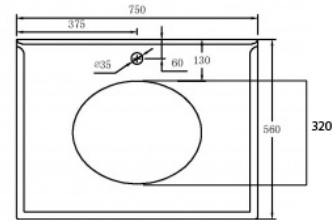

## Coventry 75 x 55 Satin White Vanity with Real Marble Top & Ceramic Undercounter Basin

**Code:** CO75W

TRADITIONAL & HAMPTONS STYLE SPECIALISTS

BATHROOM | KITCHEN | LAUNDRY

### Specifications

- Top Material: Genuine Carrara marble
- Basin Material: Ceramic
- Vanity Material: Genuine rubberwood timber
- Vanity Finish: White Polyurethane Satin
- Requires waste: 32mm with overflow
- Tap Holes Available: One or three
- Configuration: Two soft close doors, to one internal door
- Knob handles available in matte black and chrome, antique brass available upon request
- Includes internal shelf
- Includes 100mm high marble splashback
- Suitable for P-trap and S-trap installation
- Natural stone variations: Marble is a natural material so each top is one of a kind. As it is a product of nature, it is prone to variations in colour, shade, pattern, texture, and density; all of which are inherent in such natural materials. It is these characteristics that add to the beauty and charm of the material.