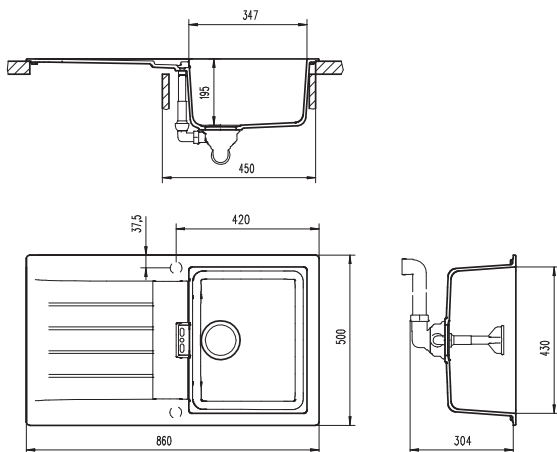

D100

SCHOCK SIGNUS INSET

CRISTADUR®

INCLUDED ACCESSORIES

INSERT CLIPS

629858

OPTIONAL ACCESSORIES

DR006

SLCB

6297255

CBB540XA

DIMENSIONS

SPECIFICATIONS

Description	Single Bowl & Single Drainer Inset
Overall Sink Size	L860mm x W500mm x D195mm
Bowl Dimensions	L347mm x W430mm x D195mm
Bowl Radius	25mm
Water Capacity	23 Litres
Technic	Granite Sink
Material	Granite - Cristadur

INSTALLATION

Fixings	Inset clips supplied
Template	N/A
Min Cabinet Size	400mm
Tap Holes	NTH (can be drilled)

SURFACE FINISH

SILKY TEXTURE

WASTE KIT

MATERIAL

CRISTADUR®

PLUMBING

Waste Fittings	1 x (90mm x 2") basket waste included
Overflow	Included

INSTALLATION OPTIONS

INSET

PACKAGING

Gross Weight	12.5kg
Carton Size	730mm x 570mm x 300mm
Pack QTY	1

AVAILABLE IN