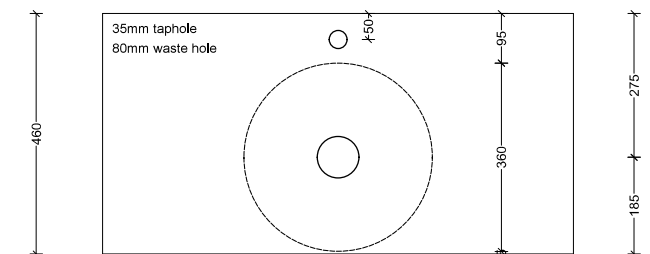

Elite

WG White Gloss
ELI-BS-415-WG-S

WM White Matt
ELI-BS-415-WM-U

BM Black Matt
ELI-BS-415-BM-U

Above Counter

Drawings

Taphole Offset

Taphole Behind

Cut Out Specifications

Approx Capacity: 6L

Cut Out Size: 80mm

Waste Size: 32mm without overflow

Note: Due to the manufacturing process, ceramic basins will vary from their nominal stated sizes. Use the dimensions provided as a guide only. Waste not included. Refer to brochure for pricing.