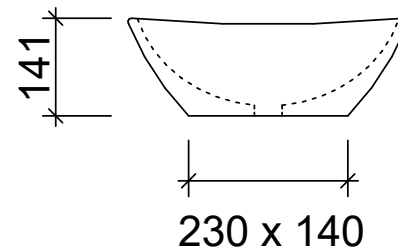

Elite

WG White Gloss
ELI-BS-415-WG-S

WM White Matt
ELI-BS-415-WM-U

BM Black Matt
ELI-BS-415-BM-U

Above Counter

Drawings

Taphole Offset

Taphole Behind

Cut Out Specifications

Approx Capacity: 6L

Cut Out Size: 80mm

Waste Size: 32mm without overflow

Note: Due to the manufacturing process, ceramic basins will vary from their nominal stated sizes. Use the dimensions provided as a guide only. Waste not included. Refer to brochure for pricing.