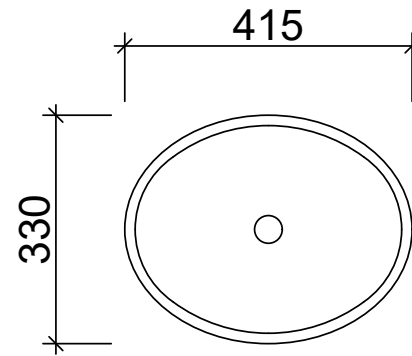

Elite

WG White Gloss
ELI-BS-415-WG-S

WM White Matt
ELI-BS-415-WM-U

BM Black Matt
ELI-BS-415-BM-U

Above Counter

Drawings

Taphole Offset

Taphole Behind

Cut Out Specifications

Approx Capacity: 6L

Cut Out Size: 80mm

Waste Size: 32mm without overflow

Note: Due to the manufacturing process, ceramic basins will vary from their nominal stated sizes. Use the dimensions provided as a guide only. Waste not included. Refer to brochure for pricing.