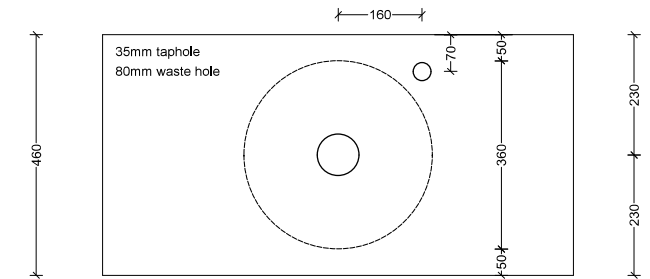

Elite

WG White Gloss
ELI-BS-415-WG-S

WM White Matt
ELI-BS-415-WM-U

BM Black Matt
ELI-BS-415-BM-U

Above Counter

Drawings

Taphole Offset

Taphole Behind

Cut Out Specifications

Approx Capacity: 6L

Cut Out Size: 80mm

Waste Size: 32mm without overflow

Note: Due to the manufacturing process, ceramic basins will vary from their nominal stated sizes. Use the dimensions provided as a guide only. Waste not included. Refer to brochure for pricing.