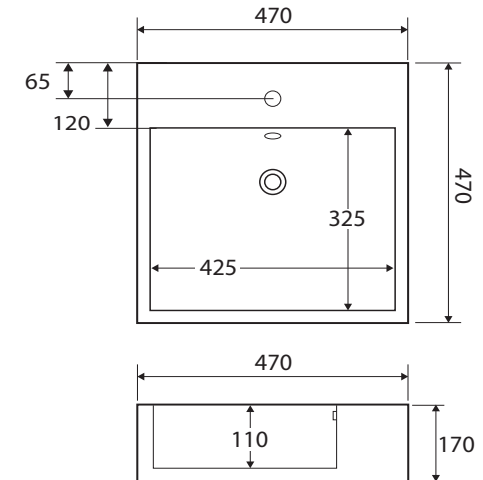

## ABOVE COUNTER BASIN

### Features

- Vitreous china
- Glazed on the back side
- One tap hole with overflow
- Requires 32 mm overflow waste (not included)
- Capacity: 10 litres

**Please note:** This basin is not compatible with Fienza stone tops or vanity units.

While we aim to ensure specifications are correct at the time of publication, Fienza reserves the right to make modifications without prior notice. Physical colour may vary from image shown. All measurements are shown in millimetres. For ceramic products, please allow +/- 10 mm tolerance for manufacturing variance. Always use physical product measurements for mark-ups and roughing-in as the technical drawing may differ from actual product received.