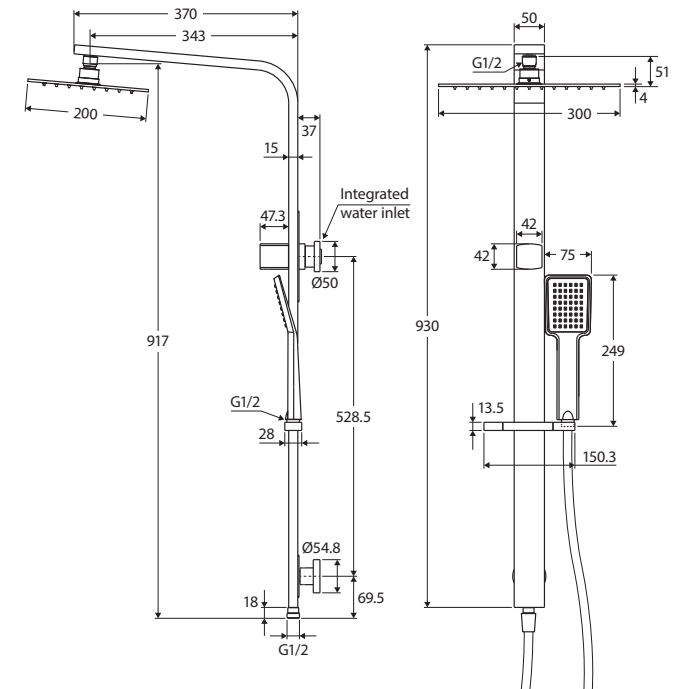

Koko® Deluxe TWIN SHOWER

Features

WELS 4 Star rated, 7L/min

Rail:

- Integrated top water inlet and diverter
- Slider to adjust height of hand shower
- Made from solid brass
- 1.5 metre flexible stainless steel hose (PVC on matte black model)

KOKO Overhead Shower (411129/411129B):

- Thin 4 mm profile
- Easy to clean TPR nozzles
- Made from stainless steel
- Brass swivel joint
- Female 1/2" BSP inlet

KOKO Hand Piece (MSH021/MSH107B):

- Single water-flow setting
- Easy to clean TPR nozzles
- Made from ABS

Please note: This product may have a visible Fienza or Watermark logo.

Available in

Polished
Chrome
455117

Electroplated
Matte Black
455117B

Cleaning & Care

- Regularly clean with mild soapy water using a microfibre cloth.
- In highly polluted or coastal locations, we recommend cleaning 2-3 times per week.
- Do not use harsh detergents, bleach, cream cleaners or citrus based cleaners. These substances are abrasive and will damage the surface.
- Do not use undue pressure and wipe in one direction only.

While we aim to ensure specifications are correct at the time of publication, Fienza reserves the right to make modifications without prior notice. Physical colour may vary from image shown. All measurements are shown in millimetres. Always use physical product measurements for mark-ups and roughing-in as the technical drawing may differ from actual product received.