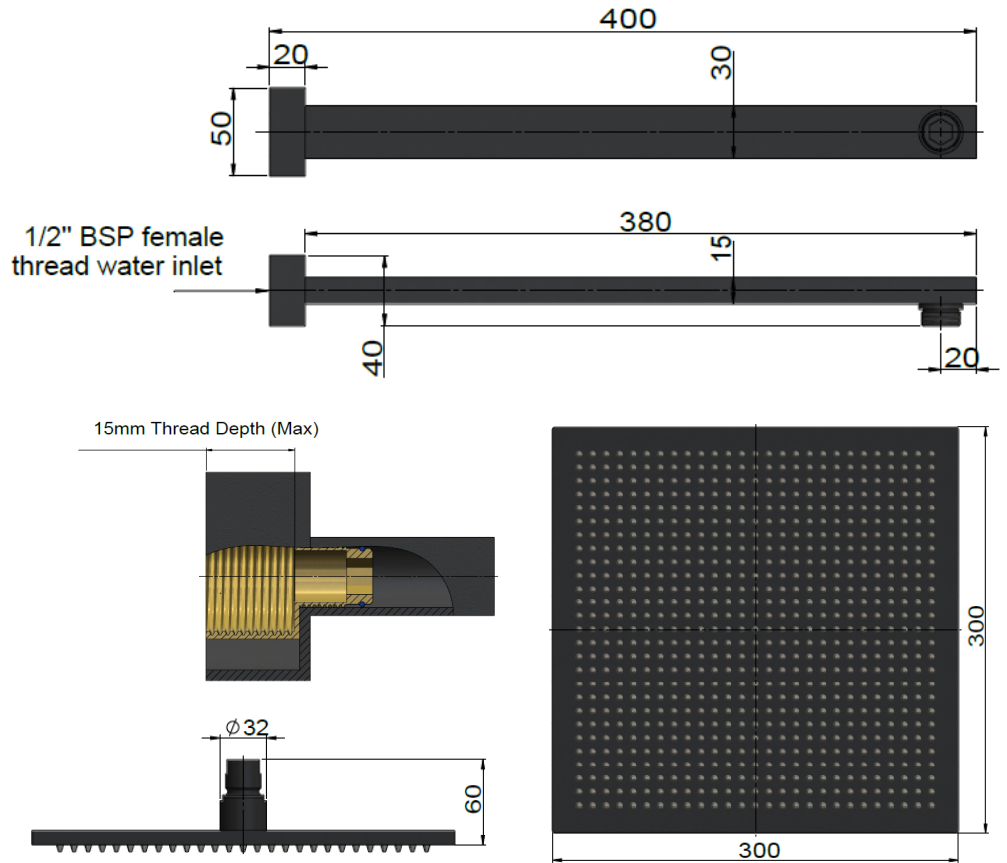

MA0103

WALL SHOWER ROSE

meir®

FEATURES

- Refer to the Meir website for warranty terms & conditions.
- Flow rate 9L p/m
- European components and cartridge
- Solid brass construction
- Box Weight **3.1 kg**
- 68mm long 1/2" threaded adapter included

SPECIFICATIONS

FLOW RATE GRAPH

CREDENTIALS

- Watermark AS/NZS3718WMKA25013
- 3 Star WELS rated

EXPLODED VIEW

No.	Part Name
1	Spout
2	Shower Rose
3	Flow Controller