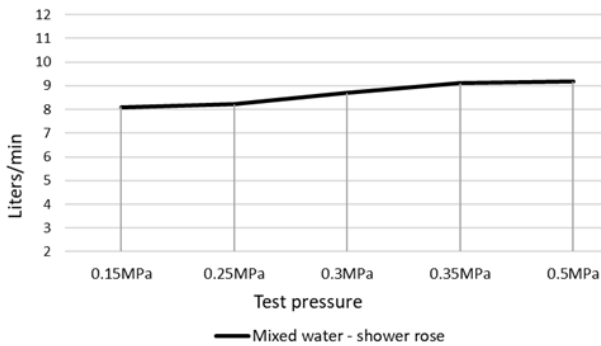

MA0103

WALL SHOWER ROSE

meir®

FEATURES

- Refer to the Meir website for warranty terms & conditions.
- Flow rate 9L p/m
- European components and cartridge
- Solid brass construction
- Box Weight **3.1 kg**
- 68mm long 1/2" threaded adapter included

SPECIFICATIONS

FLOW RATE GRAPH

CREDENTIALS

- Watermark AS/NZS3718WMKA25013
- 3 Star WELS rated

EXPLODED VIEW

No.	Part Name
1	Spout
2	Shower Rose
3	Flow Controller