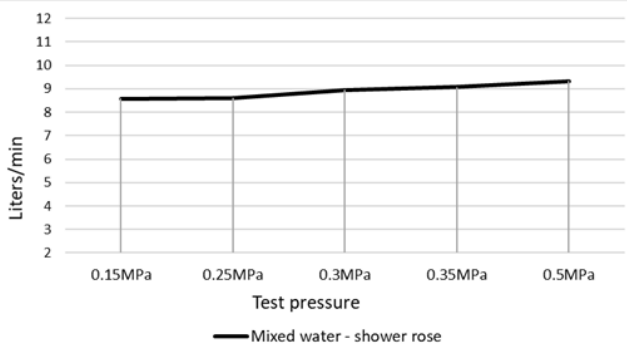

FLOW RATE GRAPH

CREDENTIALS

- Watermark AS/NZS3718WMKA25013
- WELS 3 Star rating