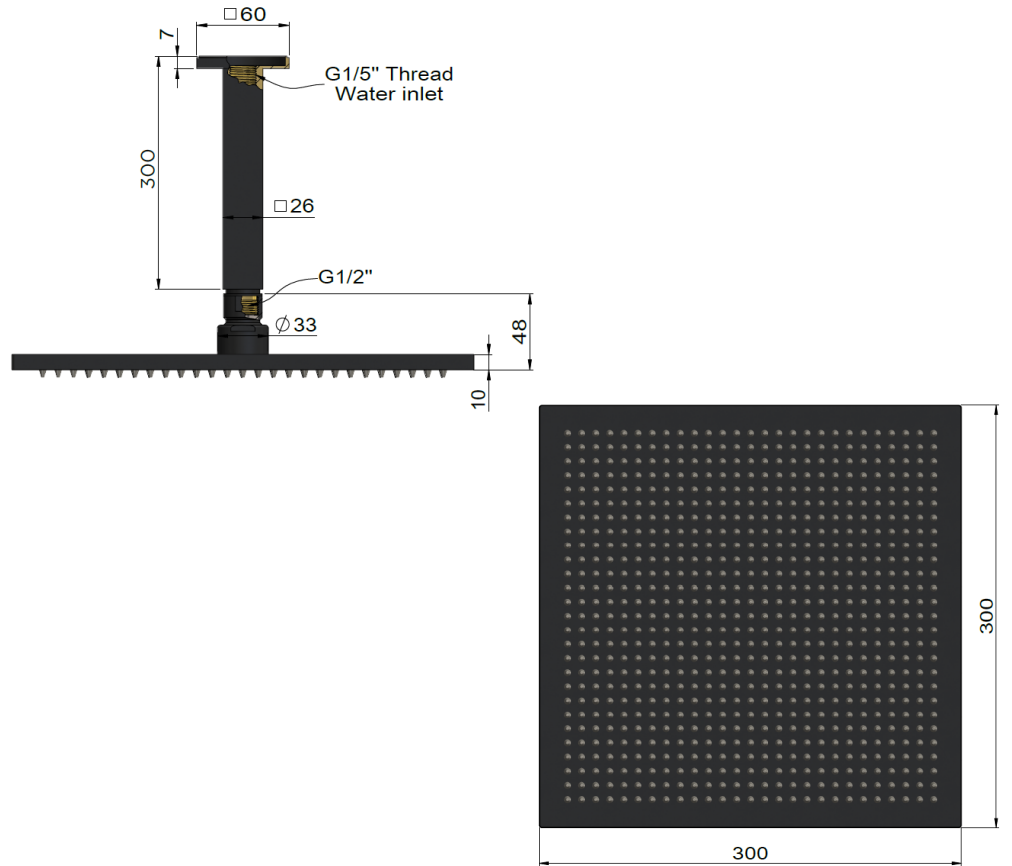

SPECIFICATIONS