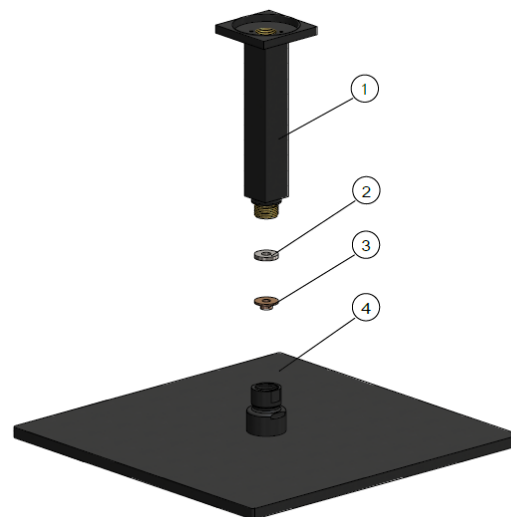

### FEATURES

- Refer to the Meir website for warranty terms & conditions.
- Flow rate 9L p/m
- European components and cartridge
- Solid brass construction
- Box Weight 3 kg
- 68mm long 1/2" threaded adapter included

### SPECIFICATIONS

### FLOW RATE GRAPH

### EXPLODED VIEW

No.	Part Name
1	Ceiling Arm
2	Mesh Filter
3	Flow Controller
4	Shower Rose Head