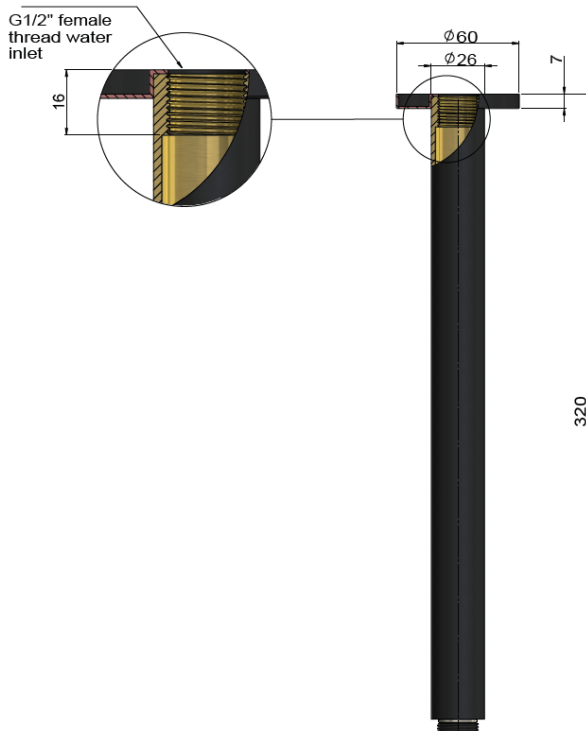

MA07-300

CEILING SHOWER ARM

meir®

FEATURES

- Refer to the Meir website for warranty terms & conditions.
- Solid brass construction
- Box Weight 0.6kg
- 68mm long 1/2" threaded adapter included

CARE

- Do not install tapware using any form of acetone silicones.
- Do not apply physical items (such as tools) directly to product.
- Never use house-hold or commercial detergents, citrus based cleaners, or abrasive cleaners.
- Clean using a mild washing soap solution rinsed, and dry with a soft cloth.
- Check for any product defects before installation.
- Refer to the installation manual for correct installation.

SPECIFICATIONS

EXPLODED VIEW

| No. | Part Name |
|-----|-------------|
| 1 | Ceiling Arm |