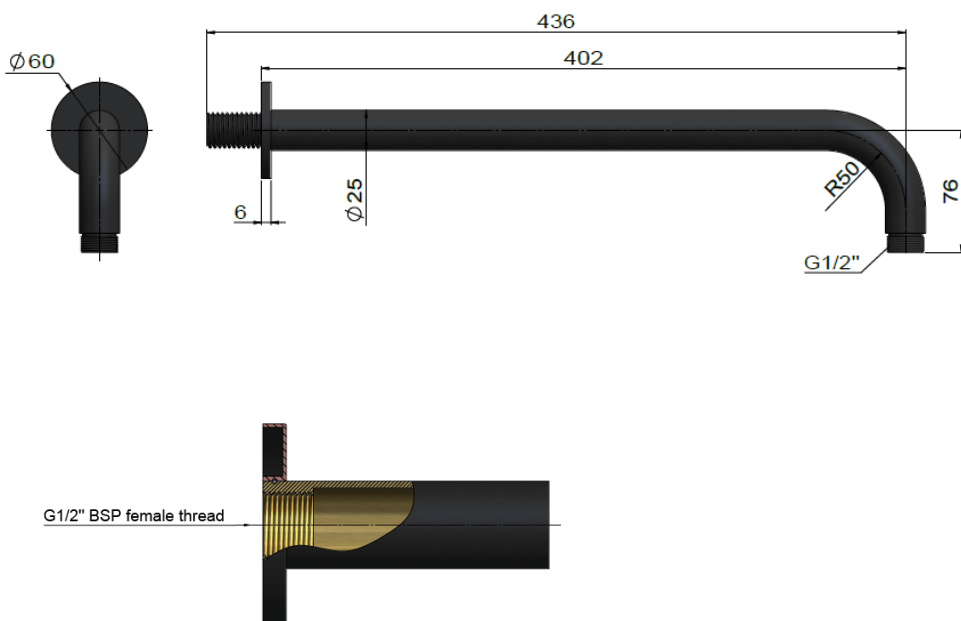

MA09-400

WALL SHOWER ARM

meir®

FEATURES

- Refer to the Meir website for warranty terms & conditions.
- Solid brass construction
- Box Weight 0.6kg
- 68mm long 1/2" threaded adapter included

CARE

- Do not install tapware using any form of acetone silicones.
- Do not apply physical items (such as tools) directly to product.
- Never use house-hold or commercial detergents, citrus based cleaners, or abrasive cleaners.
- Clean using a mild washing soap solution rinsed, and dry with a soft cloth.
- Check for any product defects before installation.
- Refer to the installation manual for correct installation.

SPECIFICATIONS

EXPLODED VIEW

NO.	Part Number
1	Ceiling arm
2	Cover plate