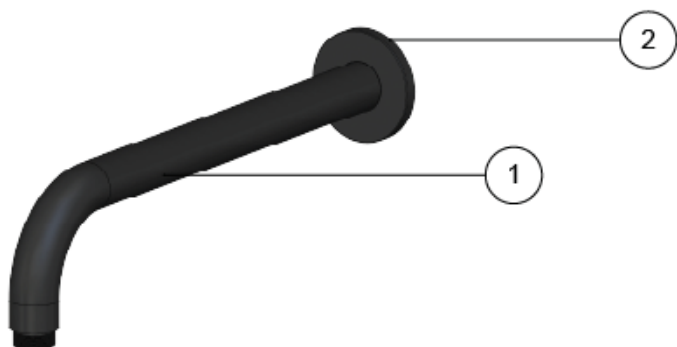

MA09-400

WALL SHOWER ARM

meir®

FEATURES

- Refer to the Meir website for warranty terms & conditions.
- Solid brass construction
- Box Weight 0.6kg
- 68mm long 1/2" threaded adapter included

CARE

- Do not install tapware using any form of acetone silicones.
- Do not apply physical items (such as tools) directly to product.
- Never use house-hold or commercial detergents, citrus based cleaners, or abrasive cleaners.
- Clean using a mild washing soap solution rinsed, and dry with a soft cloth.
- Check for any product defects before installation.
- Refer to the installation manual for correct installation.

SPECIFICATIONS

EXPLODED VIEW

NO.	Part Number
1	Ceiling arm
2	Cover plate