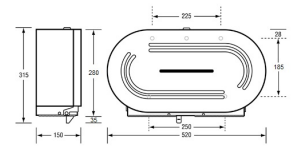

### Specification

Material	#304 Stainless Steel
Finish	Satin Stainless Steel
Mounting	Surface Mount Concealed Fix
Features	Fitted with tumbler lock
Capacity	2 x Standard Rolls up to 108mm Wide Sheet x 300m Long
Consumable Advice	Unit holds 2 Jumbo standard Toilet Roll up to 108mm wide x 300m long
Note	Unit is supplied with 1 key
Also Available	<a href="#">ML841DBL DESIGNER</a> : Designer Black