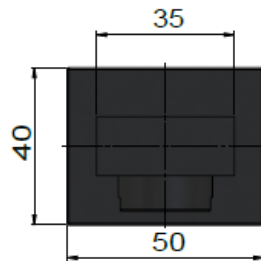

SPECIFICATIONS