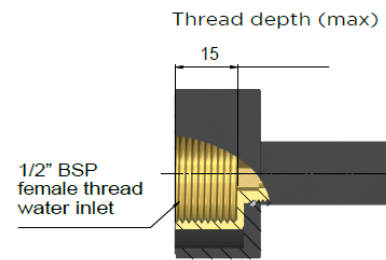

MS01 SQUARE BATH SPOUT

meir®

FEATURES

- Refer to the Meir website for warranty terms & conditions.
- Flow rate **22L p/m**
- European components and cartridge
- Solid brass construction
- Box Weight 0.9 kg
- 68mm long 1/2" threaded adapter included

CARE

- Do not install tapware using any form of acetone silicones.
- Do not apply physical items (such as tools) directly to product.
- Never use house-hold or commercial detergents, citrus based cleaners, or abrasive cleaners.
- Clean using a mild washing soap solution rinsed, and dry with a soft cloth.
- Check for any product defects before installation.
- Refer to the installation manual for correct installation.

SPECIFICATIONS

TOLERANCE

FLOW RATE GRAPH

CREDENTIALS

- Watermark AS/NZS3718WMKA25013

EXPLODED VIEW