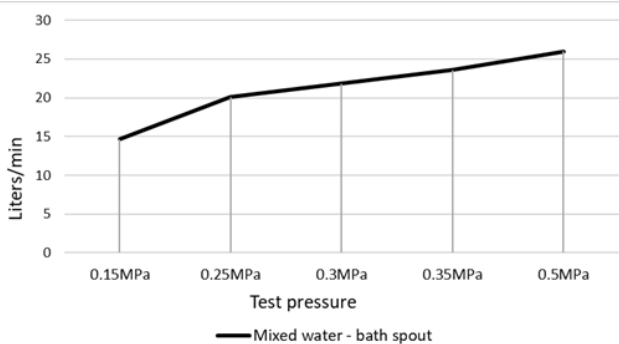

FLOW RATE GRAPH