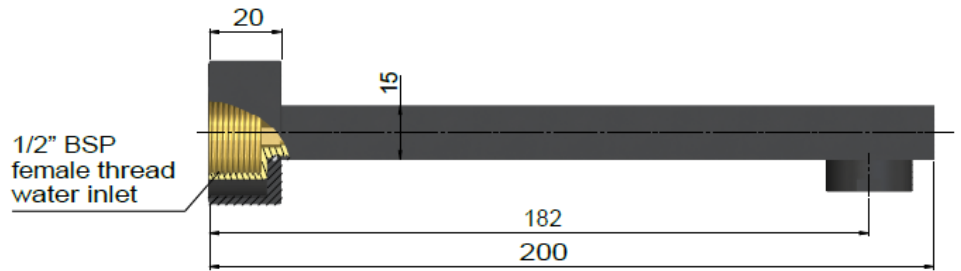

SPECIFICATIONS