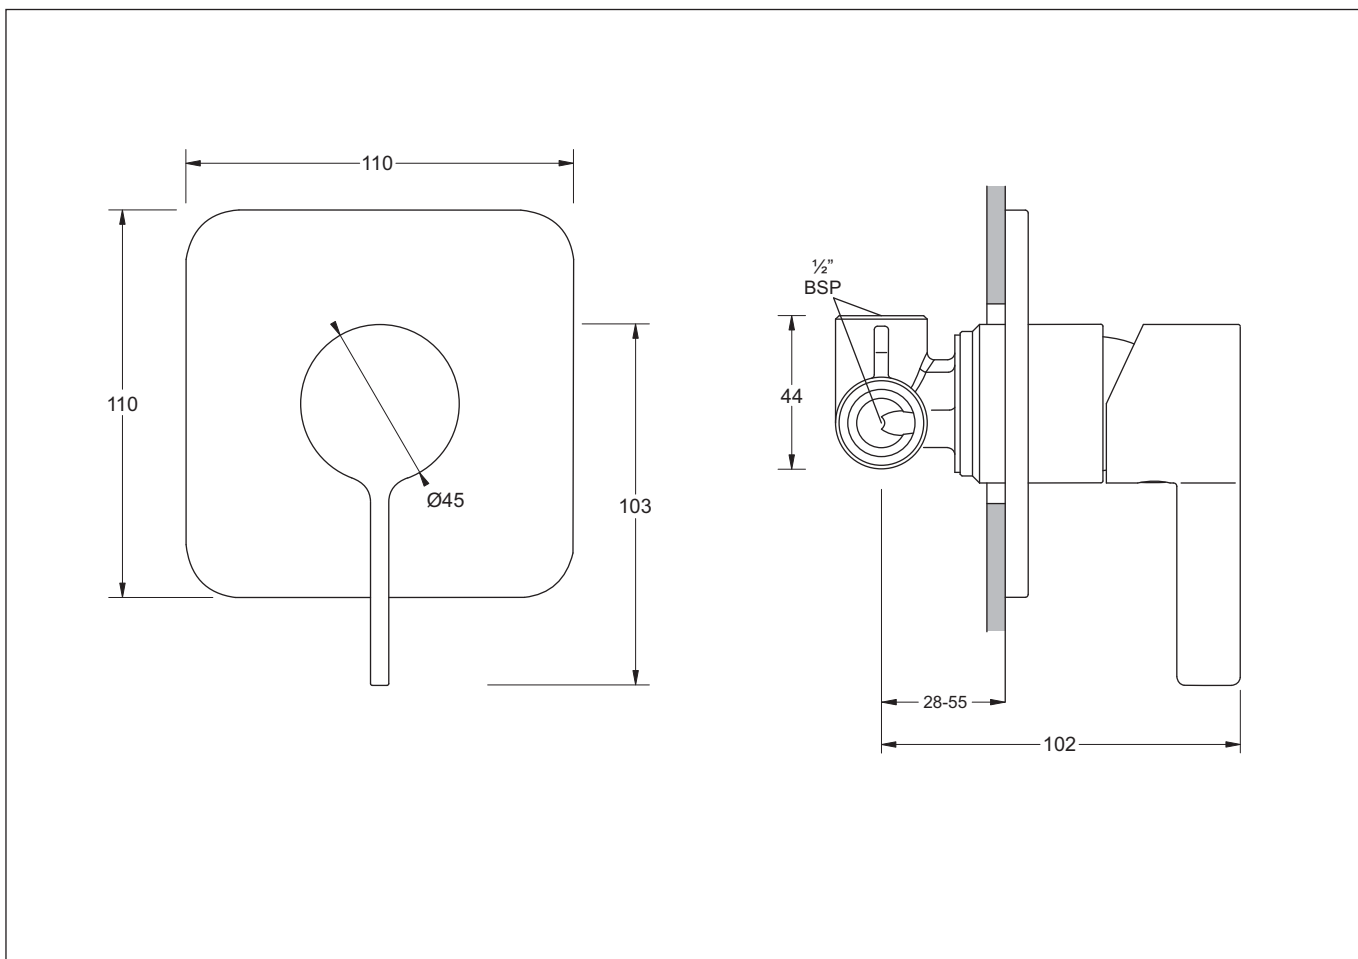

MADEIRA SHOWER MIXER

SINGLE LEVER CONCEALED SHOWER MIXER

MADEIRA SHOWER MIXER

SINGLE LEVER CONCEALED SHOWER MIXER

- Attractively styled concealed shower mixer
- Single lever activation with a vertical lever design style
- Compact design
- Quality 35mm diameter ceramic disc provides accurate flow and mixing temperature control
- Cover plate adjustable to accommodate different wall/tile thicknesses

Provided

Item	Description	Code
Tapware	Madeira Concealed Shower Mixer	MTM705
Installation	Instruction sheet	✓

All dimensions are in millimetres and are subject to normal manufacturing variation.
As product development is ongoing BPA reserves the right to vary specifications without notice.
Bathroom Products Australia P/L ABN 87 079 297 617