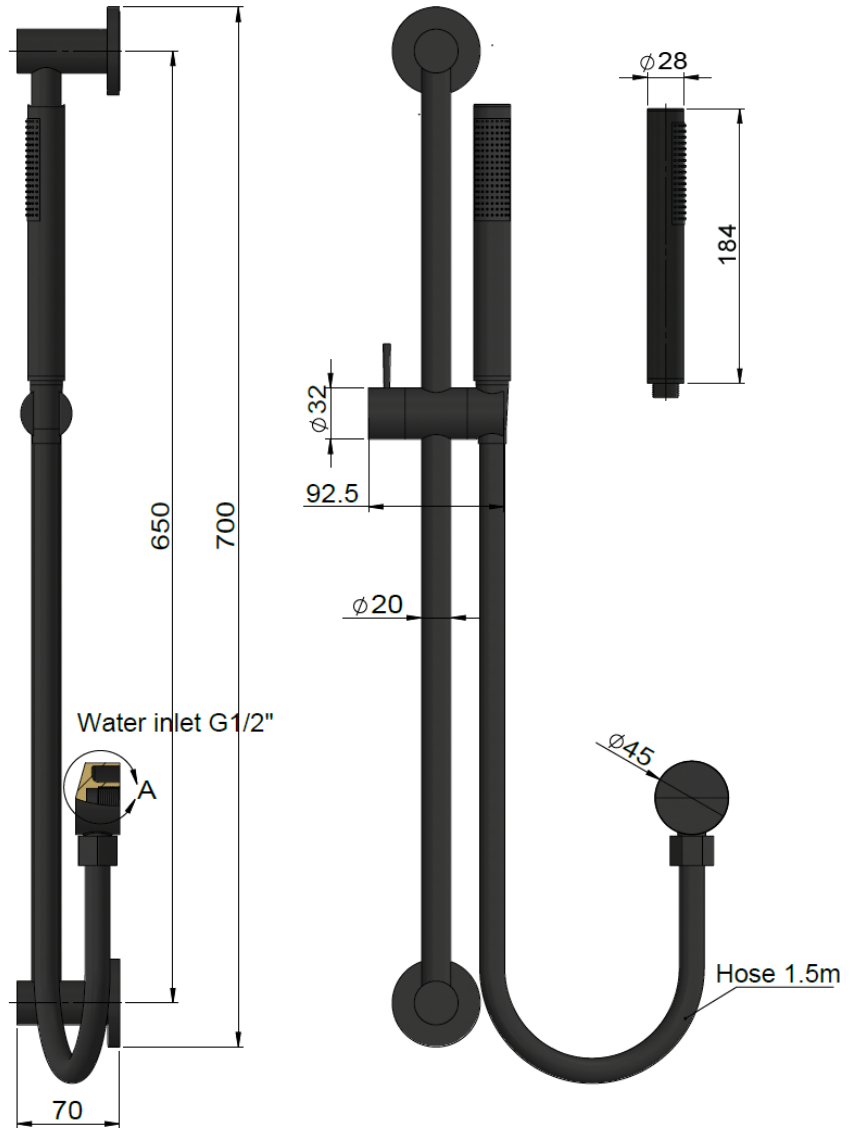

SPECIFICATIONS