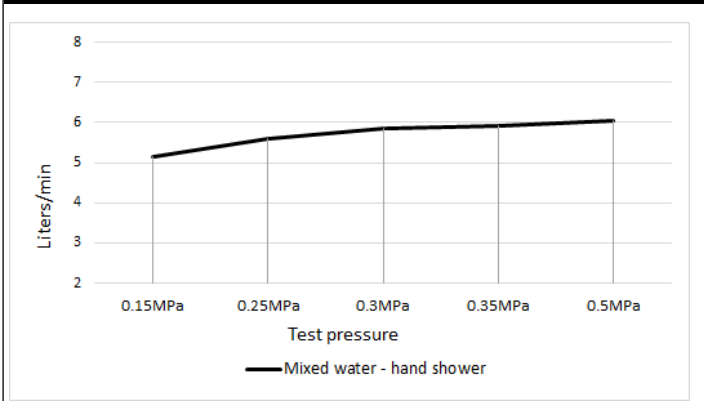

FLOW RATE GRAPH