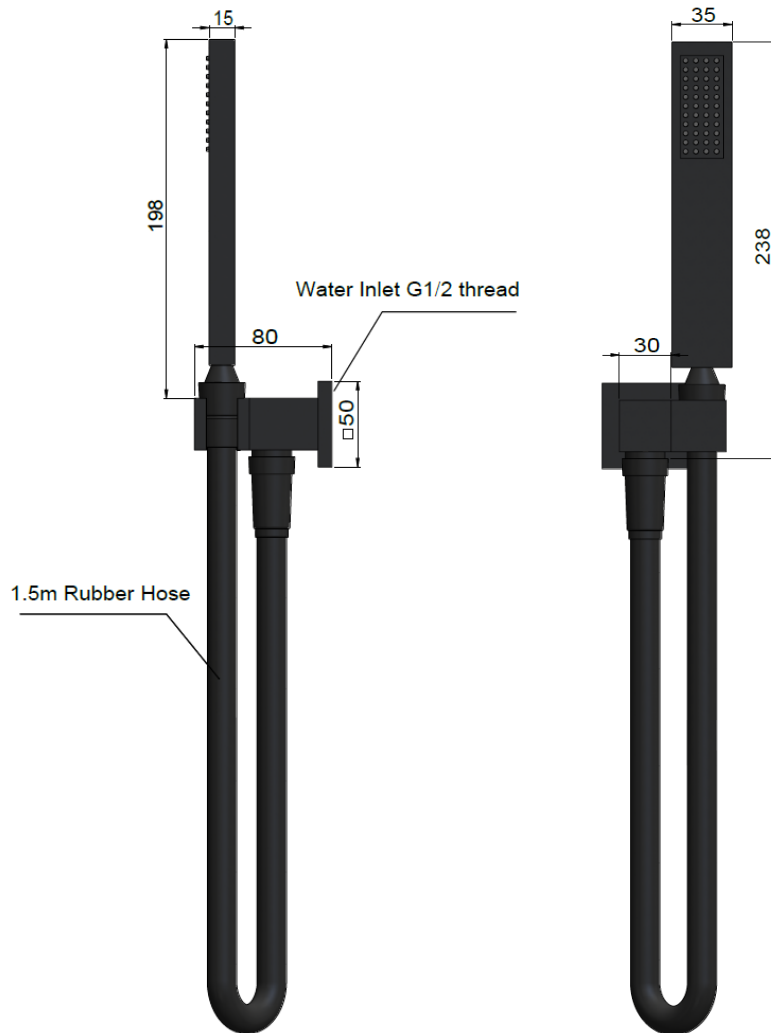

MZ05 HAND SHOWER

meir®

FEATURES

- Refer to the Meir website for warranty terms & conditions.
- Flow rate 7 L p/m
- Solid brass construction
- Box Weight 1.2 kg
- 68mm long 1/2" threaded adapter included

CARE

CREDENTIALS

- Watermark AS/NZS3718WMKA25013
- Wels Rated 4 Star

SPECIFICATIONS

FLOW RATE GRAPH

TOLERANCES

MZ05 HAND SHOWER

meir.®

EXPLODED VIEW

No.	Part Name
1	Hand Shower
2	Flow Controller
3	Screw
4	Wear-resistant ring
5	Shower Bracket
6	Wear-resistant ring
7	Body
8	Screw
9	Shower hose
10	Connector
11	O-ring
12	Back Plate