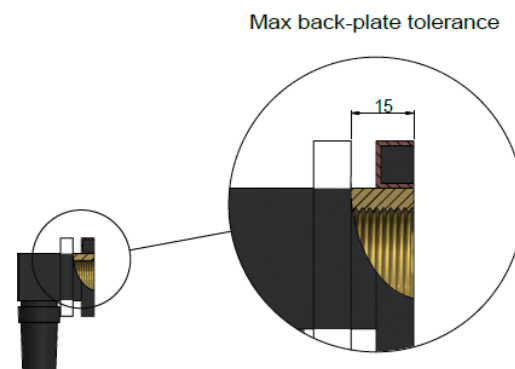

CREDENTIALS

- Watermark AS/NZS3718WMKA25013
- Wels Rated 4 Star

SPECIFICATIONS

FLOW RATE GRAPH

TOLERANCES

MZ05 HAND SHOWER

meir.®

EXPLODED VIEW

No.	Part Name
1	Hand Shower
2	Flow Controller
3	Screw
4	Wear-resistant ring
5	Shower Bracket
6	Wear-resistant ring
7	Body
8	Screw
9	Shower hose
10	Connector
11	O-ring
12	Back Plate