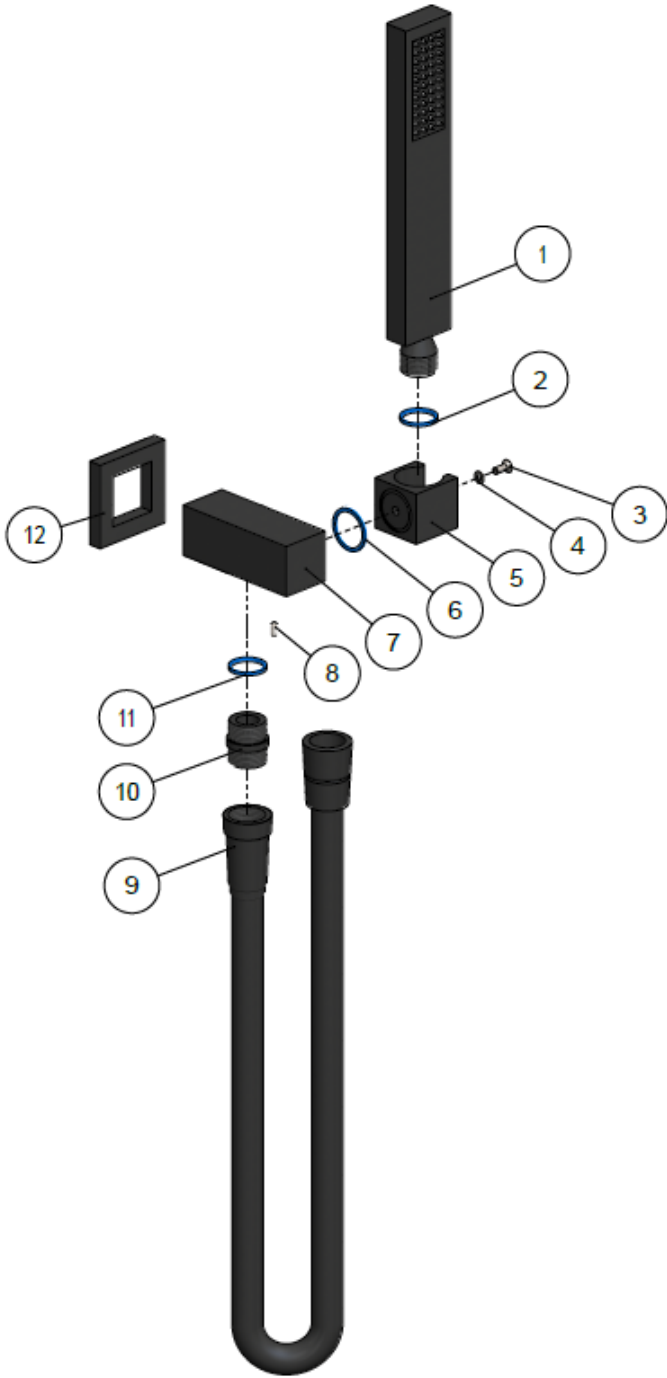

MZ05 HAND SHOWER

meir®

FEATURES

- Refer to the Meir website for warranty terms & conditions.
- Flow rate 7 L p/m
- Solid brass construction
- Box Weight 1.2 kg
- 68mm long 1/2" threaded adapter included

CARE

CREDENTIALS

- Watermark AS/NZS3718WMKA25013
- Wels Rated 4 Star

SPECIFICATIONS

FLOW RATE GRAPH

TOLERANCES

MZ05 HAND SHOWER

meir.®

EXPLODED VIEW

No.	Part Name
1	Hand Shower
2	Flow Controller
3	Screw
4	Wear-resistant ring
5	Shower Bracket
6	Wear-resistant ring
7	Body
8	Screw
9	Shower hose
10	Connector
11	O-ring
12	Back Plate