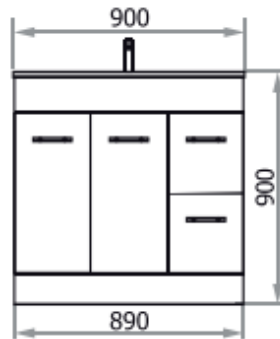

Impressions Bathroomware

Meile Vanity Units

Available in 750, 900, 1200mm single bowl

Removable kickboard – Legs optional extra

Top Options: Square China, Oval China or Caesarstone top with basin
1 Taphole Standard – 3 Taphole optional extra