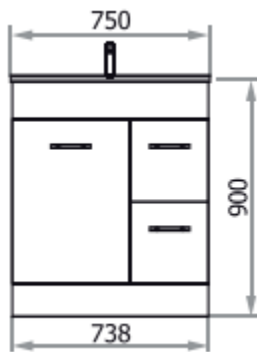

Impressions Bathroomware

Meile Vanity Units

Available in 750, 900, 1200mm single bowl

Removable kickboard – Legs optional extra

Top Options: Square China, Oval China or Caesarstone top with basin
1 Taphole Standard – 3 Taphole optional extra