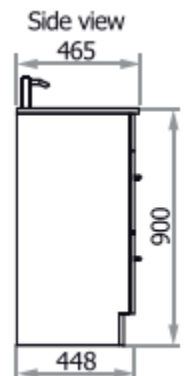

Impressions Bathroomware

Meile Vanity Units

Available in 750, 900, 1200mm single bowl

Removable kickboard – Legs optional extra

Top Options: Square China, Oval China or Caesarstone top with basin
1 Taphole Standard – 3 Taphole optional extra