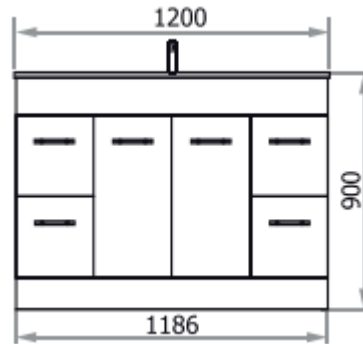

Impressions Bathroomware

Meile Vanity Units

Available in 750, 900, 1200mm single bowl

Removable kickboard – Legs optional extra

Top Options: Square China, Oval China or Caesarstone top with basin
1 Taphole Standard – 3 Taphole optional extra