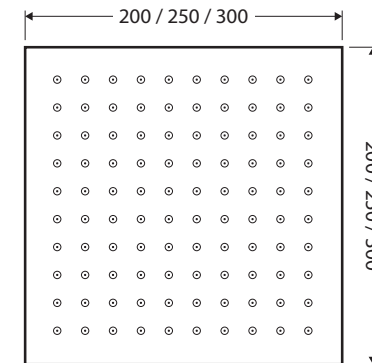

### Features

- Overhead rain shower
- Rectangular shape
- 4 mm thin profile
- Polished chrome finish
- Made from stainless steel
- Brass swivel joint
- Female 1/2" BSP inlet
- **WELS 3 Star rated, 9L/min**