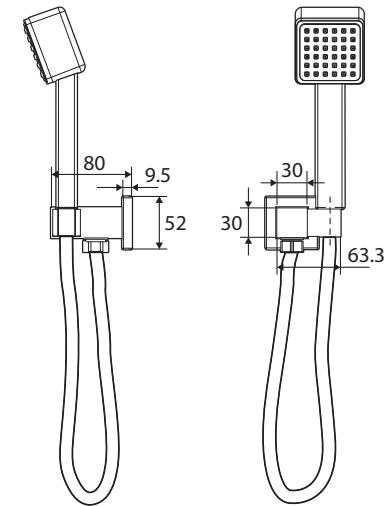

Modena

HAND SHOWER

Features

- All-in-one water inlet and mounting bracket
- Tilt function
- Polished chrome finish
- Made from solid brass
- 1.5 metre stainless steel flexible hose
- **WELS 3 Star rated, 9L/min**

MODENA Hand Piece (MSH012):

- Single water-flow setting
- Easy to clean TPR nozzles
- Made from ABS

Available in

Chrome
433103

Cleaning & Care

- Regularly clean with mild soapy water using a microfibre cloth.
- In highly polluted or coastal locations, we recommend cleaning 2-3 times per week.
- Do not use harsh detergents, bleach, cream cleaners or citrus based cleaners. These substances are abrasive and will damage the surface.
- Do not use undue pressure and wipe in one direction only.

While we aim to ensure specifications are correct at the time of publication, Fienza reserves the right to make modifications without prior notice. Physical colour may vary from image shown. All measurements are shown in millimetres. Always use physical product measurements for mark-ups and roughing-in as the technical drawing may differ from actual product received.