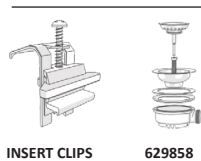

N150

SOHO INSET OR UNDERMOUNT

CRISTADUR®

INCLUDED ACCESSORIES

INSERT CLIPS

629858

OPTIONAL ACCESSORIES

DTA23

629309RG/629309BN

629320RG/629320BN

DIMENSIONS

SPECIFICATIONS

Description	One and One Third Bowl, Inset / Undermount
Overall Sink Size	L550mm x W430mm x D130mm(S) / 200mm(L)
Bowl Dimensions	L310mm x W370mm x 200mm L152mm x W370mm x 130mm
Bowl Radius	14mm
Water Capacity	14 Litres (L) / 6 Litres (S)
Technic	Granite Sink
Material	Granite - Cristadur

INSTALLATION

Fixings	Inset clips supplied
Template	N/A
Min Cabinet Size	600mm
Tap Holes	NTH (can be drilled)

SURFACE FINISH

SILKY TEXTURE

WASTE KIT

MATERIAL

CRISTADUR®

PLUMBING

Waste Fittings	2 x (90mm x 2") basket waste included
Overflow	Included

INSTALLATION OPTIONS

INSET

UNDER MOUNT

PACKAGING

Net Weight	15kg
Carton Size	730mm x 570mm x 300mm
Pack QTY	1

AVAILABLE IN

N150W
(POLARIS)