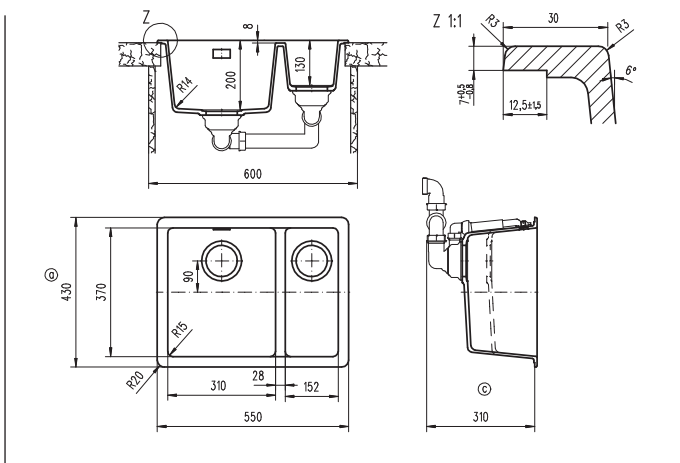

N150

SOHO INSET OR UNDERMOUNT

CRISTADUR®

INCLUDED ACCESSORIES

INSERT CLIPS

629858

OPTIONAL ACCESSORIES

DTA23

629309RG/629309BN

629320RG/629320BN

DIMENSIONS

SPECIFICATIONS

Description	One and One Third Bowl, Inset / Undermount
Overall Sink Size	L550mm x W430mm x D130mm(S) / 200mm(L)
Bowl Dimensions	L310mm x W370mm x 200mm L152mm x W370mm x 130mm
Bowl Radius	14mm
Water Capacity	14 Litres (L) / 6 Litres (S)
Technic	Granite Sink
Material	Granite - Cristadur

INSTALLATION

Fixings	Inset clips supplied
Template	N/A
Min Cabinet Size	600mm
Tap Holes	NTH (can be drilled)

SURFACE FINISH

SILKY TEXTURE

WASTE KIT

MATERIAL

CRISTADUR®

PLUMBING

Waste Fittings	2 x (90mm x 2") basket waste included
Overflow	Included

INSTALLATION OPTIONS

INSET

UNDER MOUNT

PACKAGING

Net Weight	15kg
Carton Size	730mm x 570mm x 300mm
Pack QTY	1

AVAILABLE IN

N150W
(POLARIS)