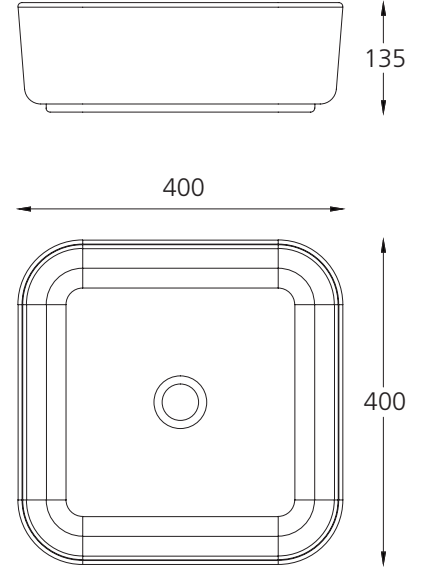

Naples

NA3721

Counter Top Square Basin

All dimensions in mm

Specifications /

Tap holes	Not available
Waste outlet	Pop up waste sold separately
Overflow	Not available
Colour	White
Basin/bowl size	400W x 400H x 135D mm
Bowl capacity	12.9 L
Material	Vitreous china
Installation	Counter top
Weight	8.0kg
Warranty	20 years replacement parts, 1 year labour (refer to oliveri.com.au)
Maintenance and care instructions	All surfaces should be cleaned with mild liquid detergent or soap and water. Do not use cream cleaners or citrus based cleaning products, as they are abrasive. Use of unsuitable cleaning agents may damage the surface. Any damage caused in this way will not be covered by warranty.