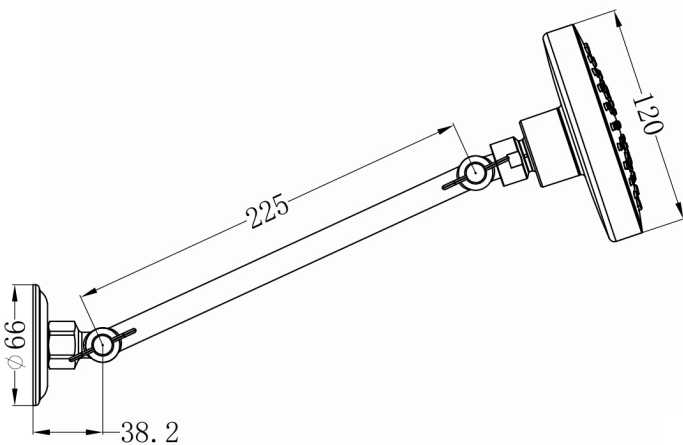

Nero

ALL DIRECTION SHOWER HEAD

SPECIFICATION

PRODUCT CODE	YSW2016-05
WELS RATING	6.5L/MIN
WATERMARK LICENSE	WM-060073
TEMPERATURE RATING	MIN 1°C-MAX 75°C
PRESSURE RATING	MIN 150KPa-MAX 500KPa

FINISH

■ NR201605MB	matte black
--------------	-------------

PACKAGING INCLUDES

- 1x all direction shower head
- 1x installation kit

Dimensions are nominal measurements only.

AS/NZS 3718
WM-060073

Versions: 2019.12

www.nerotapware.com.au