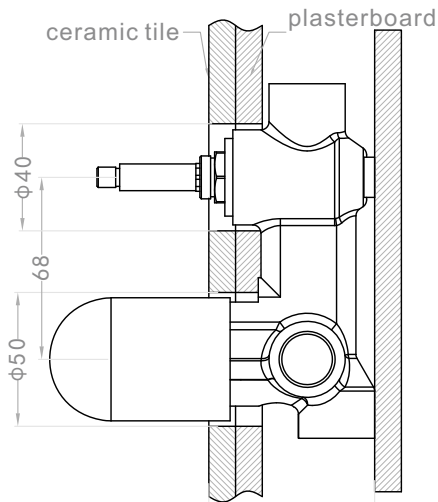

### PACKING INCLUDES

- 1x mixer body
- 1x handle
- 1x plate
- 1x diverter
- 1x accessories pouch

Dimensions are nominal measurements only.

## Installation Instruction

1. Fix body on noggin and ensure installation depth is 62-76mm from noggin to ceramic tile.
2. Connect cold water hose and hot water hose and test for leakage.
3. Install plasterboard and ceramic tile after drilling a  $\phi 50$  and a  $\phi 40$  hole according to the right drawing.