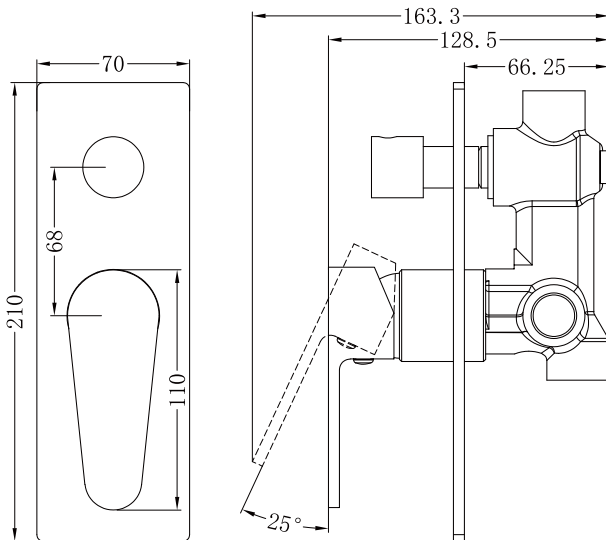

MAINTENANCE AND CARE

All surfaces should be cleaned with mild liquid detergent or soap and water.

Do not use cream cleaners or citrus based cleaning products, as they are abrasive.

Use of unsuitable cleaning agents may damage the surface. Any damage caused in this way will not be covered by warranty.

PACKING INCLUDES

- 1x mixer body
- 1x handle
- 1x plate
- 1x diverter
- 1x accessories pouch

Dimensions are nominal measurements only.