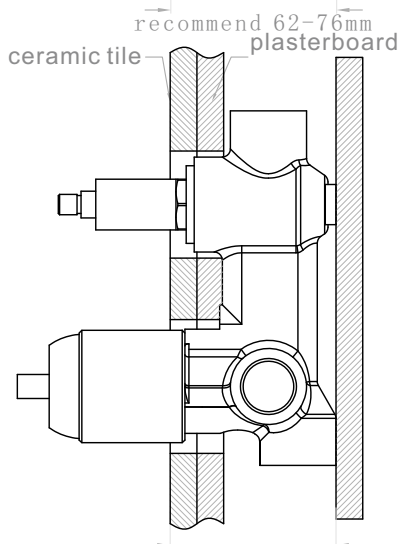

### PACKING INCLUDES

- 1x mixer body
- 1x handle
- 1x plate
- 1x diverter
- 1x accessories pouch

Dimensions are nominal measurements only.

## Installation Instruction

1. Fix body on noggin and ensure installation depth is 62-76mm from noggin to ceramic tile.
2. Connect cold water hose and hot water hose and test for leakage.
3. Install plasterboard and ceramic tile after drilling a  $\phi 50$  and a  $\phi 40$  hole according to the right drawing.