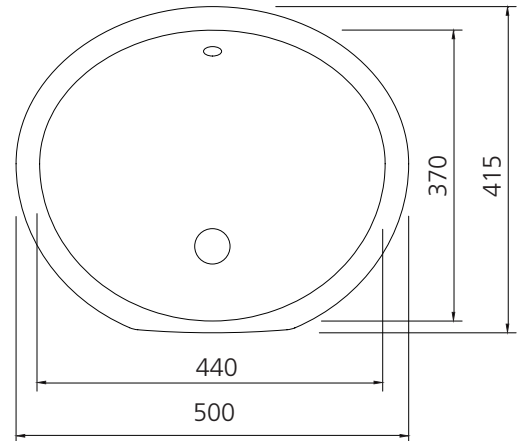

# Oslo

OS536

Undermount Oval Basin

All dimensions in mm

## Specifications /

<b>Tap holes</b>	Not available
<b>Waste outlet</b>	Pop up waste sold separately (chrome, matte black or brushed nickel)
<b>Overflow</b>	Included (with plastic chrome plated overflow ring)
<b>Colour</b>	White
<b>Basin size</b>	500W x 415H x 195D mm
<b>Bowl size</b>	440W x 370H x 150D mm
<b>Bowl capacity</b>	8.5L
<b>Material</b>	Vitreous china
<b>Installation</b>	Undermount
<b>Weight</b>	8.0kg
<b>Warranty</b>	20 years replacement parts, 1 year labour (refer to <a href="http://oliveri.com.au">oliveri.com.au</a> )
<b>Maintenance and care instructions</b>	All surfaces should be cleaned with mild liquid detergent or soap and water. Do not use cream cleaners or citrus based cleaning products, as they are abrasive. Use of unsuitable cleaning agents may damage the surface. Any damage caused in this way will not be covered by warranty.