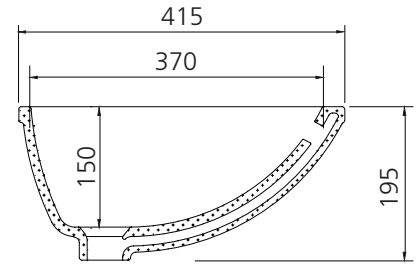

# Oslo

OS536

Undermount Oval Basin

All dimensions in mm

## Specifications /

<b>Tap holes</b>	Not available
<b>Waste outlet</b>	Pop up waste sold separately (chrome, matte black or brushed nickel)
<b>Overflow</b>	Included (with plastic chrome plated overflow ring)
<b>Colour</b>	White
<b>Basin size</b>	500W x 415H x 195D mm
<b>Bowl size</b>	440W x 370H x 150D mm
<b>Bowl capacity</b>	8.5L
<b>Material</b>	Vitreous china
<b>Installation</b>	Undermount
<b>Weight</b>	8.0kg
<b>Warranty</b>	20 years replacement parts, 1 year labour (refer to <a href="http://oliveri.com.au">oliveri.com.au</a> )
<b>Maintenance and care instructions</b>	All surfaces should be cleaned with mild liquid detergent or soap and water. Do not use cream cleaners or citrus based cleaning products, as they are abrasive. Use of unsuitable cleaning agents may damage the surface. Any damage caused in this way will not be covered by warranty.