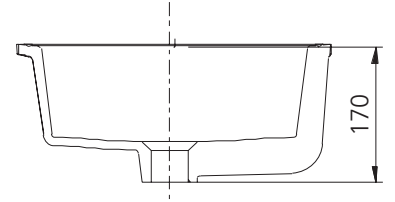

Oslo

OS542AB

Undermount Rectangular Basin

Specifications /

Tap holes	Not available
Waste outlet	Pop up waste sold separately (chrome, matte black or brushed nickel)
Overflow	Included
Colour	White
Basin size	600W x 400H x 170D mm
Bowl size	540W x 340H x 120D mm
Bowl capacity	14.5L
Material	Vitreous china
Installation	Undermount
Weight	17.0kg
Warranty	20 years replacement parts, 1 year labour (refer to oliveri.com.au)
Maintenance and care instructions	All surfaces should be cleaned with mild liquid detergent or soap and water. Do not use cream cleaners or citrus based cleaning products, as they are abrasive. Use of unsuitable cleaning agents may damage the surface. Any damage caused in this way will not be covered by warranty.