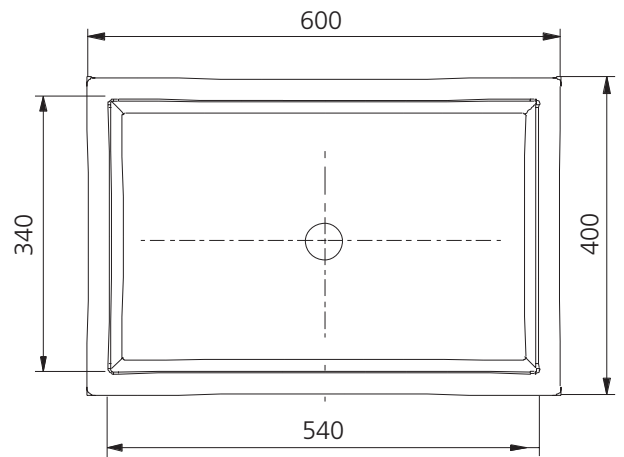

Oslo

OS542AB

Undermount Rectangular Basin

Specifications /

Tap holes	Not available
Waste outlet	Pop up waste sold separately (chrome, matte black or brushed nickel)
Overflow	Included
Colour	White
Basin size	600W x 400H x 170D mm
Bowl size	540W x 340H x 120D mm
Bowl capacity	14.5L
Material	Vitreous china
Installation	Undermount
Weight	17.0kg
Warranty	20 years replacement parts, 1 year labour (refer to oliveri.com.au)
Maintenance and care instructions	All surfaces should be cleaned with mild liquid detergent or soap and water. Do not use cream cleaners or citrus based cleaning products, as they are abrasive. Use of unsuitable cleaning agents may damage the surface. Any damage caused in this way will not be covered by warranty.