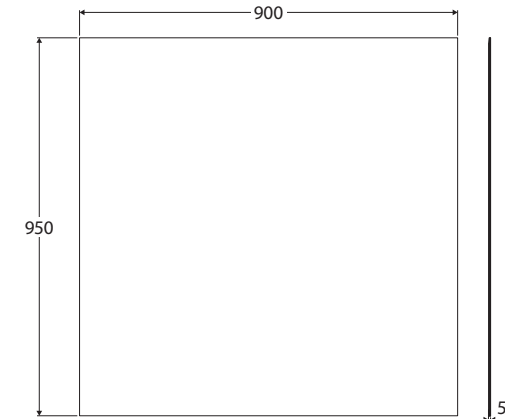

Rectangular Mirror

GLUE-ON
INSTALLATION
900 x 950 MM

Features

- Can be installed for AS1428.1 Accessible Compliance
- 5 mm thick glass
- Copper free to prevent corrosion
- Glue-on installation
- Can be installed in portrait or landscape orientation
- Australian made