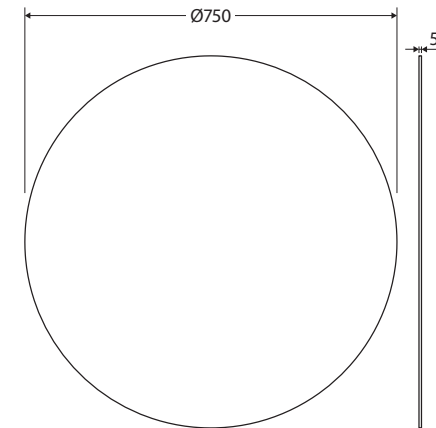

Round Mirror

750 MM

Features

- Polished pencil edge
- 5 mm thick glass
- Copper free to prevent corrosion
- Glue-on installation

Available in

Pencil Edge
PEM750R

Cleaning & Care

For best results, clean mirrors with a combination of 30% methylated spirits to 70% water and a soft, non-abrasive cloth designed for use on glass surfaces.

While we aim to ensure specifications are correct at the time of publication, Fienza reserves the right to make modifications without prior notice. Physical colour may vary from image shown. All measurements are shown in millimetres. Always use physical product measurements for mark-ups and roughing-in as the technical drawing may differ from actual product received.